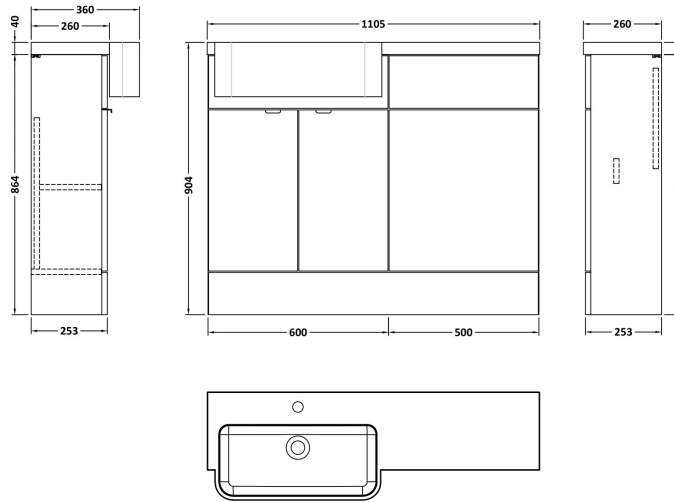

Sales Code: CBI3046

Description: 1100 Round Semi Rec Vanity & Wc Unit Lh

Packaging Details

Barcode: 5056678453902

Sales Code: OFF3007

Description: 600 Vanity Unit Compact

Product Dimensions

Height (mm):	864
Width (mm):	600
Depth (mm):	255
Nett Weight (kg):	17

Packaging Dimensions

Height (mm):	290
Width (mm):	625
Depth (mm):	900
Gross Weight (kg):	17.5

Packaging Data

Box Colour:	Brown Cardboard Box
Box Qty:	1
Label Size:	100 x 50
Label Colour:	White Label
Label Qty:	2

Outer Box Dimensions (If Applicable)

Height (mm):	
Width (mm):	
Depth (mm):	
Gross Weight (kg):	
Barcode:	5056678436783

Product Details

Country of Origin:	United Kingdom
Fitting Instruction:	No
CE & UKCA:	N/A
FSC Certified Materials:	Yes
Colour:	Bleached Cuneo Oak
Construction Method:	Cam & Wood Dowel
Construction Type:	Rigid
Cabinet Finish:	MFC Textured Woodgrain
Fascia Finish:	MFC Textured Woodgrain
Cabinet Thickness (mm):	18
Fascia Thickness (mm):	18
Drawer Included:	No
Drawer Type:	Not Applicable
No of Shelves:	1
Hinge Type:	95 Degree Clip-On Soft Close
Hinge Included:	Yes
Adjustable Legs:	No
Fixings Included:	Yes
Handle Style:	Contemporary
Waste Shroud:	No
Handle Included:	Yes
Handle Type:	Wrapover

Sales Code: OFF3045

Description: 500 W.C. Unit Compact

Product Dimensions

Height (mm):	864
Width (mm):	500
Depth (mm):	255
Nett Weight (kg):	11.5

Packaging Dimensions

Height (mm):	290
Width (mm):	525
Depth (mm):	900
Gross Weight (kg):	12