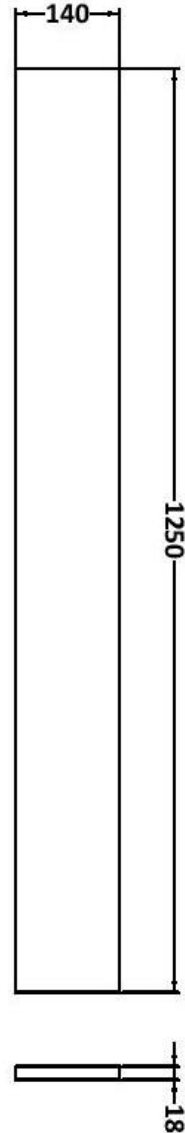

Sales Code: CBI3046

Description: 1100 Round Semi Rec Vanity & Wc Unit Lh

Packaging Details

Barcode: 5056678453902

Sales Code: OFF3007

Description: 600 Vanity Unit Compact

Product Dimensions

Height (mm):	864
Width (mm):	600
Depth (mm):	255
Nett Weight (kg):	17

Packaging Dimensions

Height (mm):	290
Width (mm):	625
Depth (mm):	900
Gross Weight (kg):	17.5

Packaging Data

Box Colour:	Brown Cardboard Box
Box Qty:	1
Label Size:	100 x 50
Label Colour:	White Label
Label Qty:	2

Packaging Data

Box Colour:	Brown Cardboard Box
Box Qty:	1
Label Size:	100 x 50
Label Colour:	White Label
Label Qty:	2

Outer Box Dimensions (If Applicable)

Height (mm):	
Width (mm):	
Depth (mm):	
Gross Weight (kg):	
Barcode:	5056678436998

Sales Code: OFF3091

Description: 1.25M Continuous Plinth

Product Dimensions

Height (mm):	1250
Width (mm):	145
Depth (mm):	18
Nett Weight (kg):	2

Packaging Dimensions

Height (mm):	20
Width (mm):	150
Depth (mm):	1260
Gross Weight (kg):	2