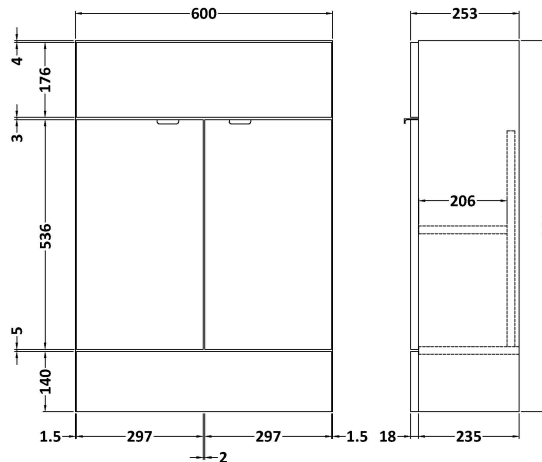

Sales Code: CBI3046

Description: 1100 Round Semi Rec Vanity & Wc Unit Lh

Packaging Details

Barcode: 5056678453902

Sales Code: OFF3007

Description: 600 Vanity Unit Compact

Product Dimensions

Height (mm):	864
Width (mm):	600
Depth (mm):	255
Nett Weight (kg):	17

Packaging Dimensions

Height (mm):	290
Width (mm):	625
Depth (mm):	900
Gross Weight (kg):	17.5

Packaging Data

Box Colour:	Brown Cardboard Box
Box Qty:	1
Label Size:	100 x 50
Label Colour:	White Label
Label Qty:	2

Sales Code: OFF3045

Description: 500 W.C. Unit Compact

Product Dimensions

Height (mm):	864
Width (mm):	500
Depth (mm):	255
Nett Weight (kg):	11.5

Packaging Dimensions

Height (mm):	290
Width (mm):	525
Depth (mm):	900
Gross Weight (kg):	12

Sales Code: PMB513L

Description: 1100 Round S/Recess Polymarble Basin Lh

Product Dimensions

Height (mm):	135
Width (mm):	1103
Depth (mm):	355
Nett Weight (kg):	16

Packaging Dimensions

Height (mm):	190
Width (mm):	420
Depth (mm):	1160
Gross Weight (kg):	16