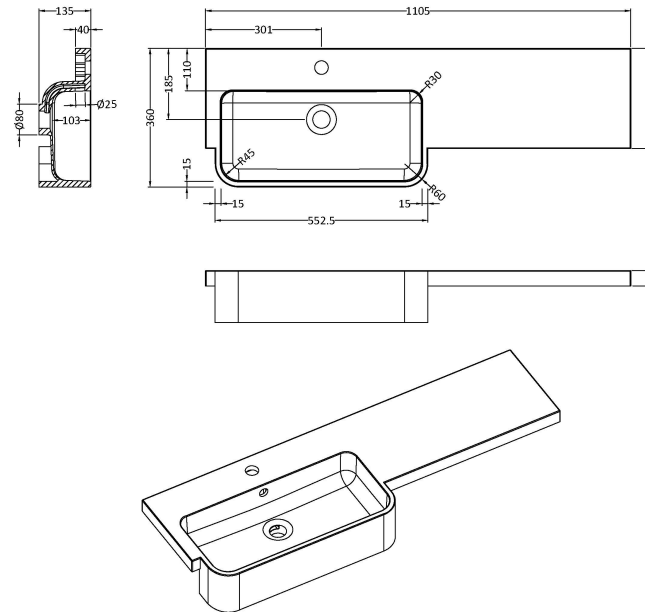

Sales Code: OFF3045

Description: 500 W.C. Unit Compact

Product Dimensions

Height (mm):	864
Width (mm):	500
Depth (mm):	255
Nett Weight (kg):	11.5

Packaging Dimensions

Height (mm):	290
Width (mm):	525
Depth (mm):	900
Gross Weight (kg):	12

Sales Code: OFF3091

Description: 1.25M Continuous Plinth

Product Dimensions

Height (mm):	1250
Width (mm):	145
Depth (mm):	18
Nett Weight (kg):	2

Packaging Dimensions

Height (mm):	20
Width (mm):	150
Depth (mm):	1260
Gross Weight (kg):	2

Packaging Data

Box Colour:	Brown Cardboard Box
Box Qty:	1
Label Size:	100 x 50
Label Colour:	White Label
Label Qty:	2

Outer Box Dimensions (If Applicable)

Height (mm):	
Width (mm):	
Depth (mm):	
Gross Weight (kg):	
Barcode:	5056678437124

Sales Code: PMB513L

Description: 1100 Round S/Recess Polymarble Basin Lh

Product Dimensions

Height (mm):	135
Width (mm):	1103
Depth (mm):	355
Nett Weight (kg):	16

Packaging Dimensions

Height (mm):	190
Width (mm):	420
Depth (mm):	1160
Gross Weight (kg):	16