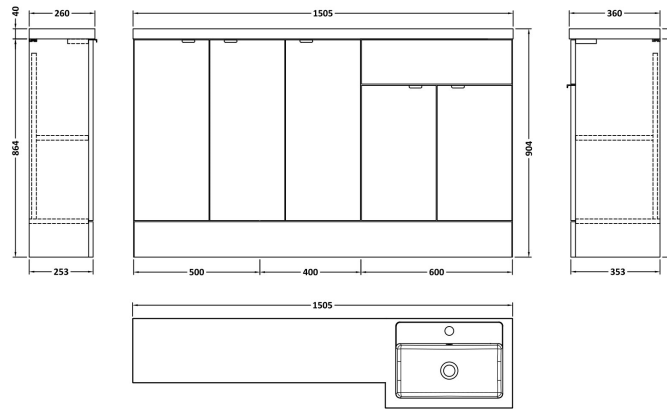

Sales Code: CBI3018

Description: 1500mm Combination - Fd Option 3 - Rh

Packaging Details

Barcode: 5056678453506