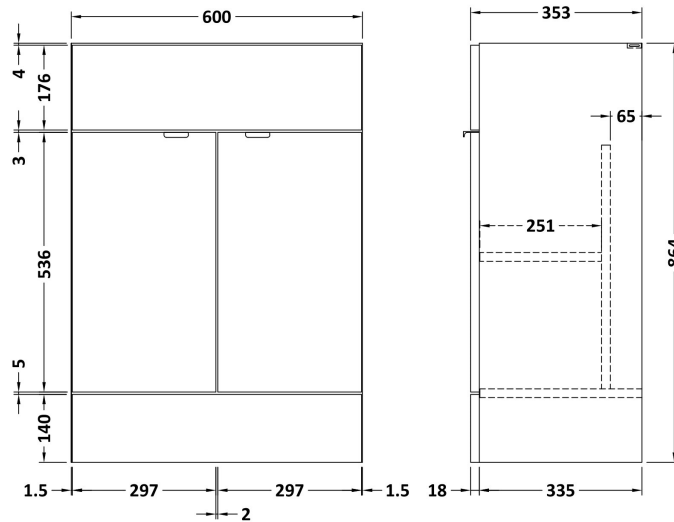

### Product Dimensions

Height (mm):	864
Width (mm):	600
Depth (mm):	355
Nett Weight (kg):	20.5

### Packaging Dimensions

Height (mm):	375
Width (mm):	625
Depth (mm):	900
Gross Weight (kg):	21

### Product Dimensions

Height (mm):	864
Width (mm):	300
Depth (mm):	255
Nett Weight (kg):	11

### Packaging Dimensions

Height (mm):	290
Width (mm):	325
Depth (mm):	900
Gross Weight (kg):	11.5