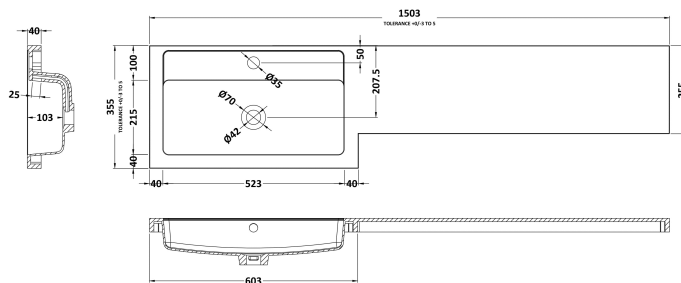

Sales Code: PMB415R

Description: 1500 L Shaped Polymarble Basin Rh

Product Dimensions

Height (mm):	135
Width (mm):	1503
Depth (mm):	355
Nett Weight (kg):	21

Packaging Dimensions

Height (mm):	190
Width (mm):	420
Depth (mm):	1570
Gross Weight (kg):	21

Packaging Data

Box Colour:	Brown Cardboard Box - Printed
Box Qty:	1
Label Size:	100 x 50
Label Colour:	White Label
Label Qty:	2

Outer Box Dimensions (If Applicable)

Height (mm):	
Width (mm):	
Depth (mm):	
Gross Weight (kg):	
Barcode:	5055275812501

Product Details

Country of Origin:	China
Fitting Instruction:	No
Certification: CE & UKCA:	No
WRAS:	N/A
WRAS No:	N/A
Product Material:	Polymarble
Fixing Supplied:	No

Pans/Bidets: Trap Style: Not Applicable Includes Seat: Not Applicable

Seats: Seat Type: Not Applicable Material: Not Applicable
Function: Not Applicable Hinge Type: Not Applicable
Hinge Material: Not Applicable

Cisterns: Operating Type: Not Applicable Fittings: Not Applicable
Lever Type: Not Applicable

Basins: Tap Hole: One Taphole Chain Stay Hole: No
Template: Not Required Waste Type Req: Slotted
Overflow Inc: Yes Overflow Cover: Yes
Inner Bowl Depth (mm): 103mm