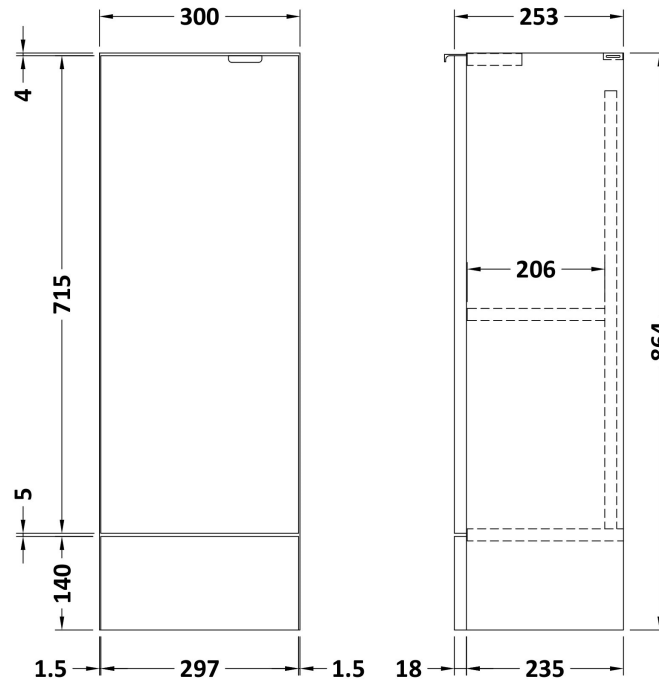

### Product Dimensions

Height (mm):	864
Width (mm):	600
Depth (mm):	355
Nett Weight (kg):	20.5

### Packaging Dimensions

Height (mm):	375
Width (mm):	625
Depth (mm):	900
Gross Weight (kg):	21

### Outer Box Dimensions (If Applicable)

Height (mm):	
Width (mm):	
Depth (mm):	
Gross Weight (kg):	
Barcode:	5056678436790

### Product Dimensions

Height (mm):	864
Width (mm):	300
Depth (mm):	255
Nett Weight (kg):	11