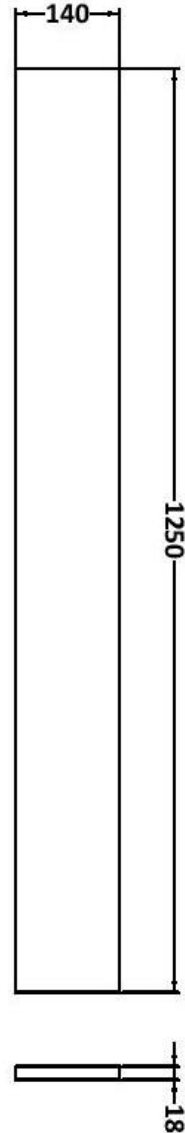

### Product Dimensions

Height (mm):	864
Width (mm):	600
Depth (mm):	355
Nett Weight (kg):	20.5

### Product Dimensions

Height (mm):	864
Width (mm):	300
Depth (mm):	255
Nett Weight (kg):	11

### Outer Box Dimensions (If Applicable)

Height (mm):	
Width (mm):	
Depth (mm):	
Gross Weight (kg):	
Barcode:	5056678437087

Sales Code: OFF3091

Description: 1.25M Continuous Plinth

**Product Dimensions**

Height (mm):	1250
Width (mm):	145
Depth (mm):	18
Nett Weight (kg):	2

**Packaging Dimensions**

Height (mm):	20
Width (mm):	150
Depth (mm):	1260
Gross Weight (kg):	2