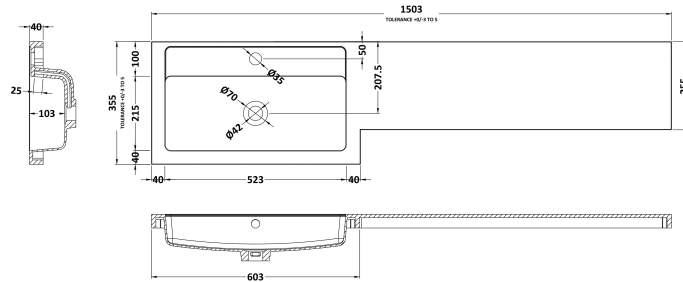

Sales Code: PMB415R

Description: 1500 L Shaped Polymarble Basin Rh

Product Dimensions

Height (mm):	135
Width (mm):	1503
Depth (mm):	355
Nett Weight (kg):	21

Packaging Dimensions

Height (mm):	190
Width (mm):	420
Depth (mm):	1570
Gross Weight (kg):	21

Packaging Data

Box Colour:	Brown Cardboard Box - Printed
Box Qty:	1
Label Size:	100 x 50
Label Colour:	White Label
Label Qty:	2

Outer Box Dimensions (If Applicable)

Height (mm):	
Width (mm):	
Depth (mm):	
Gross Weight (kg):	
Barcode:	5055275812501

Product Details

Country of Origin:	China
Fitting Instruction:	No
Certification: CE & UKCA:	No
WRAS:	N/A
WRAS No:	N/A
Product Material:	Polymarble
Fixing Supplied:	No

Pans/Bidets: Trap Style: Not Applicable Includes Seat: Not Applicable

Seats: Seat Type: Not Applicable Material: Not Applicable
Function: Not Applicable Hinge Type: Not Applicable
Hinge Material: Not Applicable

Cisterns: Operating Type: Not Applicable Fittings: Not Applicable
Lever Type: Not Applicable

Basins: Tap Hole: One Taphole Chain Stay Hole: No
Template: Not Required Waste Type Req: Slotted
Overflow Inc: Yes Overflow Cover: Yes
Inner Bowl Depth (mm): 103mm