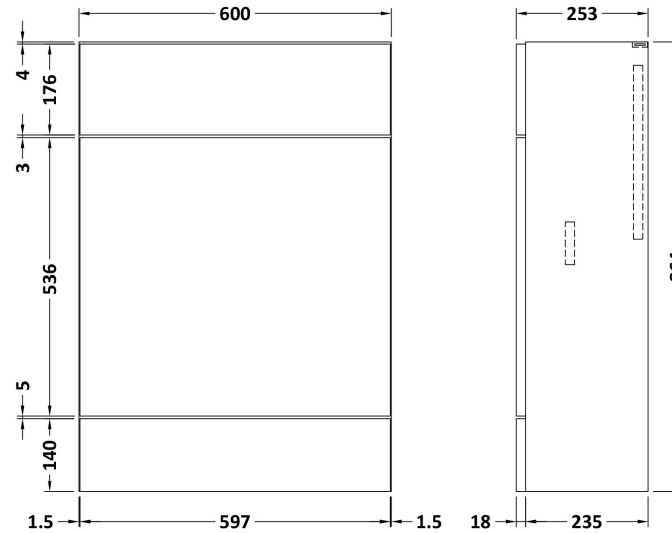

### Product Dimensions

Height (mm):	864
Width (mm):	600
Depth (mm):	355
Nett Weight (kg):	20.5

### Packaging Dimensions

Height (mm):	375
Width (mm):	625
Depth (mm):	900
Gross Weight (kg):	21

### Outer Box Dimensions (If Applicable)

Height (mm):	
Width (mm):	
Depth (mm):	
Gross Weight (kg):	
Barcode:	5056678436790

### Product Dimensions

Height (mm):	864
Width (mm):	600
Depth (mm):	255
Nett Weight (kg):	14