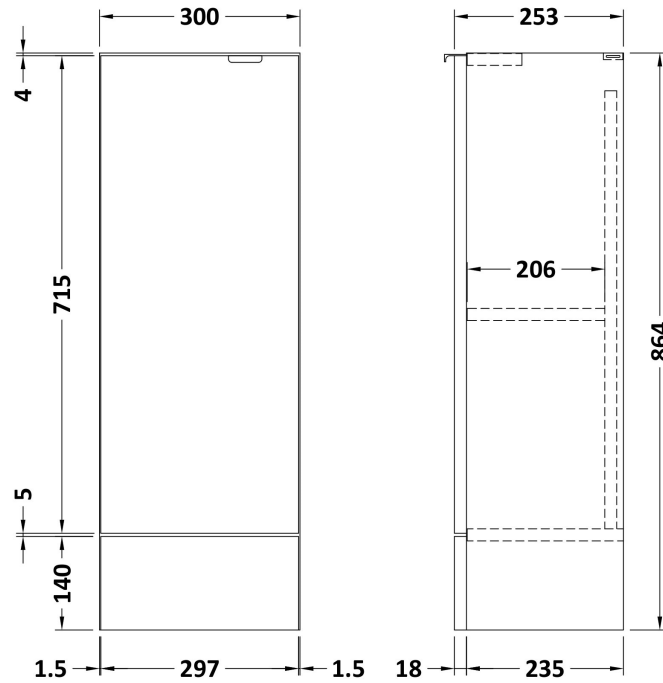

Sales Code: OFF3081

Description: 300 Base Unit Compact

Product Dimensions

Height (mm):	864
Width (mm):	300
Depth (mm):	255
Nett Weight (kg):	11

Packaging Dimensions

Height (mm):	290
Width (mm):	325
Depth (mm):	900
Gross Weight (kg):	11.5

Packaging Data

Box Colour:	Brown Cardboard Box
Box Qty:	1
Label Size:	100 x 50
Label Colour:	White Label
Label Qty:	2

Outer Box Dimensions (If Applicable)

Height (mm):	
Width (mm):	
Depth (mm):	
Gross Weight (kg):	
Barcode:	5056678437087

Product Details

Country of Origin:	United Kingdom
Fitting Instruction:	No
CE & UKCA:	N/A
FSC Certified Materials:	Yes
Colour:	Bleached Cuneo Oak
Construction Method:	Cam & Wood Dowel
Construction Type:	Rigid
Cabinet Finish:	MFC Textured Woodgrain
Fascia Finish:	MFC Textured Woodgrain
Cabinet Thickness (mm):	18
Fascia Thickness (mm):	18
Drawer Included:	No
Drawer Type:	Not Applicable
No of Shelves:	1
Hinge Type:	95 Degree Clip-On Soft Close
Hinge Included:	Yes
Adjustable Legs:	No
Fixings Included:	Yes
Handle Style:	Contemporary
Waste Shroud:	No
Handle Included:	Yes
Handle Type:	Wrapover