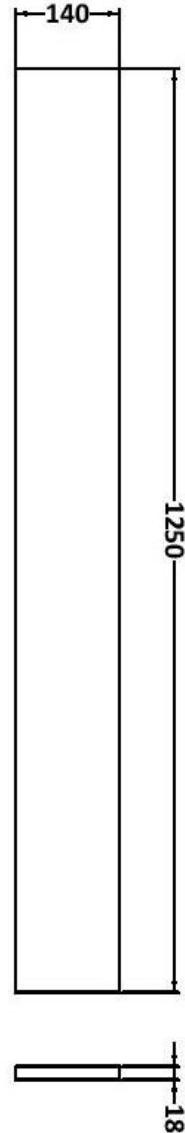

Sales Code: OFF3091

Description: 1.25M Continuous Plinth

Product Dimensions

Height (mm):	1250
Width (mm):	145
Depth (mm):	18
Nett Weight (kg):	2

Packaging Dimensions

Height (mm):	20
Width (mm):	150
Depth (mm):	1260
Gross Weight (kg):	2

Packaging Data

Box Colour:	Brown Cardboard Box
Box Qty:	1
Label Size:	100 x 50
Label Colour:	White Label
Label Qty:	2

Outer Box Dimensions (If Applicable)

Height (mm):	
Width (mm):	
Depth (mm):	
Gross Weight (kg):	
Barcode:	5056678437124

Product Details

Country of Origin:	United Kingdom
Fitting Instruction:	No
CE & UKCA:	N/A
FSC Certified Materials:	Yes
Colour:	Bleached Cuneo Oak
Construction Method:	Not Applicable
Construction Type:	Flat-Pack
Cabinet Finish:	MFC Textured Woodgrain
Fascia Finish:	MFC Textured Woodgrain
Cabinet Thickness (mm):	18
Fascia Thickness (mm):	18
Drawer Included:	Not Applicable
Drawer Type:	Not Applicable
No of Shelves:	Not Applicable
Hinge Type:	Not Applicable
Hinge Included:	Not Applicable
Adjustable Legs:	No
Fixings Included:	No
Handle Style:	Not Applicable
Waste Shroud:	Not Applicable
Handle Included:	No
Handle Type:	Not Applicable