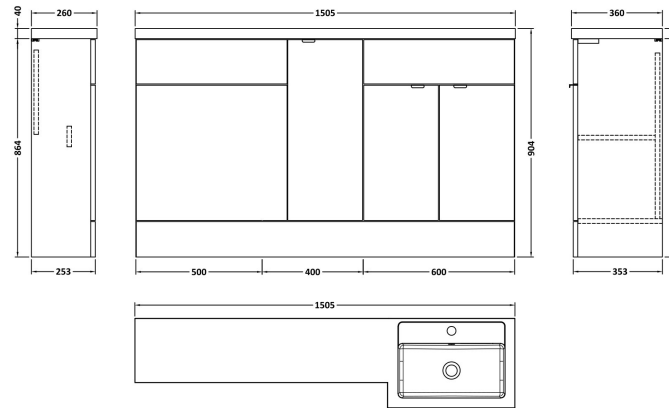

Sales Code: CBI3014

Description: 1500mm Combination - Fd Option 2 - Rh

Packaging Details

Barcode: 5056678453469