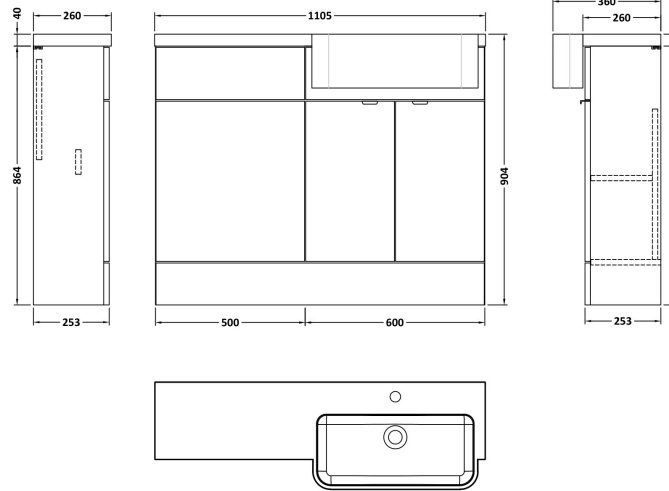

Sales Code: CBI3047

Description: 1100 Round Semi Rec Vanity & Wc Unit Rh

Packaging Details

Barcode: 5056678453919