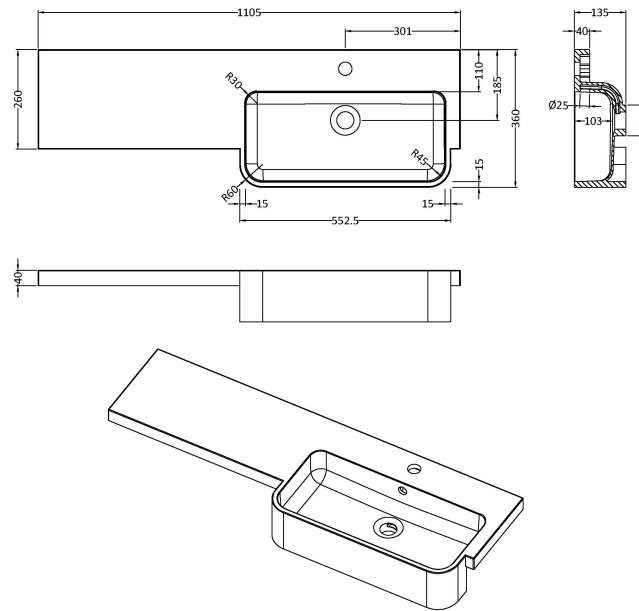

### Product Dimensions

Height (mm):	1250
Width (mm):	145
Depth (mm):	18
Nett Weight (kg):	2

### Packaging Dimensions

Height (mm):	20
Width (mm):	150
Depth (mm):	1260
Gross Weight (kg):	2

### Outer Box Dimensions (If Applicable)

Height (mm):	
Width (mm):	
Depth (mm):	
Gross Weight (kg):	
Barcode:	5056678437124

### Product Dimensions

Height (mm):	135
Width (mm):	1103
Depth (mm):	355
Nett Weight (kg):	16