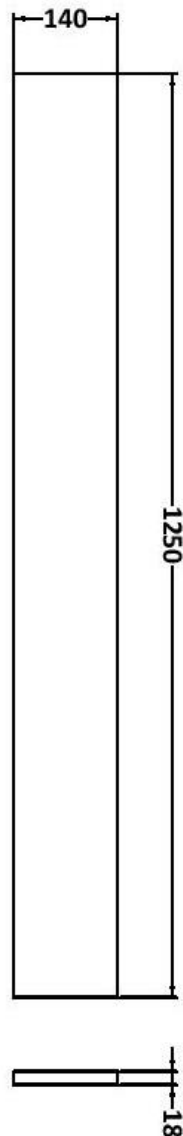

Sales Code: OFF3091

Description: 1.25M Continuous Plinth

Product Dimensions

Height (mm):	1250
Width (mm):	145
Depth (mm):	18
Nett Weight (kg):	2

Packaging Dimensions

Height (mm):	20
Width (mm):	150
Depth (mm):	1260
Gross Weight (kg):	2

Packaging Data

Box Colour:	Brown Cardboard Box
Box Qty:	1
Label Size:	100 x 50
Label Colour:	White Label
Label Qty:	2

Outer Box Dimensions (If Applicable)

Height (mm):	
Width (mm):	
Depth (mm):	
Gross Weight (kg):	
Barcode:	5056678437124

Product Details

Country of Origin:	United Kingdom
Fitting Instruction:	No
CE & UKCA:	N/A
FSC Certified Materials:	Yes
Colour:	Bleached Cuneo Oak
Construction Method:	Not Applicable
Construction Type:	Flat-Pack
Cabinet Finish:	MFC Textured Woodgrain
Fascia Finish:	MFC Textured Woodgrain
Cabinet Thickness (mm):	18
Fascia Thickness (mm):	18
Drawer Included:	Not Applicable
Drawer Type:	Not Applicable
No of Shelves:	Not Applicable
Hinge Type:	Not Applicable
Hinge Included:	Not Applicable
Adjustable Legs:	No
Fixings Included:	No
Handle Style:	Not Applicable
Waste Shroud:	Not Applicable
Handle Included:	No
Handle Type:	Not Applicable