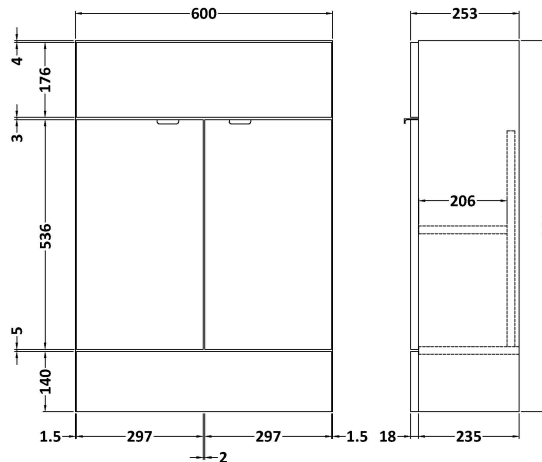

### Product Dimensions

Height (mm):	864
Width (mm):	600
Depth (mm):	255
Nett Weight (kg):	17

### Packaging Dimensions

Height (mm):	290
Width (mm):	625
Depth (mm):	900
Gross Weight (kg):	17.5

### Product Dimensions

Height (mm):	864
Width (mm):	500
Depth (mm):	255
Nett Weight (kg):	11.5

### Packaging Dimensions

Height (mm):	290
Width (mm):	525
Depth (mm):	900
Gross Weight (kg):	12