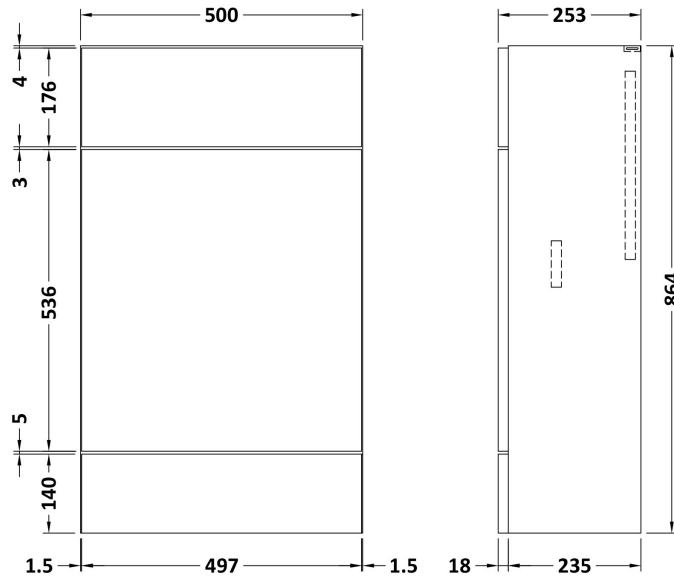

### Product Dimensions

Height (mm):	864
Width (mm):	600
Depth (mm):	255
Nett Weight (kg):	17

### Packaging Dimensions

Height (mm):	290
Width (mm):	625
Depth (mm):	900
Gross Weight (kg):	17.5

### Outer Box Dimensions (If Applicable)

Height (mm):	
Width (mm):	
Depth (mm):	
Gross Weight (kg):	
Barcode:	5056678436783

### Product Dimensions

Height (mm):	864
Width (mm):	500
Depth (mm):	255
Nett Weight (kg):	11.5