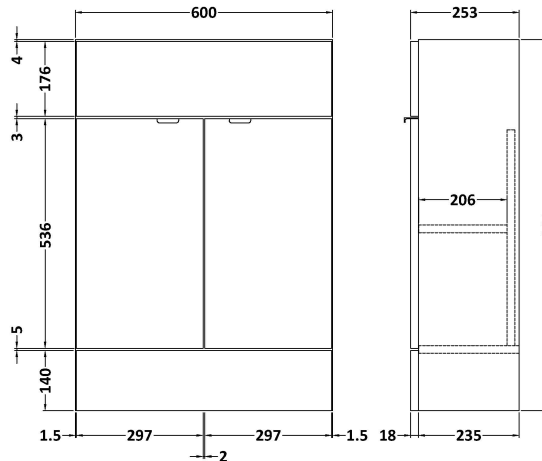

Sales Code: CBI3051

Description: 1100 Square Semi Rec Vanity & Wc Unit Rh

Packaging Details

Barcode: 5056678453957

Sales Code: OFF3007

Description: 600 Vanity Unit Compact

Product Dimensions

Height (mm):	864
Width (mm):	600
Depth (mm):	255
Nett Weight (kg):	17

Packaging Dimensions

Height (mm):	290
Width (mm):	625
Depth (mm):	900
Gross Weight (kg):	17.5

Packaging Data

Box Colour:	Brown Cardboard Box
Box Qty:	1
Label Size:	100 x 50
Label Colour:	White Label
Label Qty:	2

Sales Code: OFF3045

Description: 500 W.C. Unit Compact

Product Dimensions

Height (mm):	864
Width (mm):	500
Depth (mm):	255
Nett Weight (kg):	11.5

Packaging Dimensions

Height (mm):	290
Width (mm):	525
Depth (mm):	900
Gross Weight (kg):	12

Sales Code: OFF3091

Description: 1.25M Continuous Plinth

Product Dimensions

Height (mm):	1250
Width (mm):	145
Depth (mm):	18
Nett Weight (kg):	2

Packaging Dimensions

Height (mm):	20
Width (mm):	150
Depth (mm):	1260
Gross Weight (kg):	2