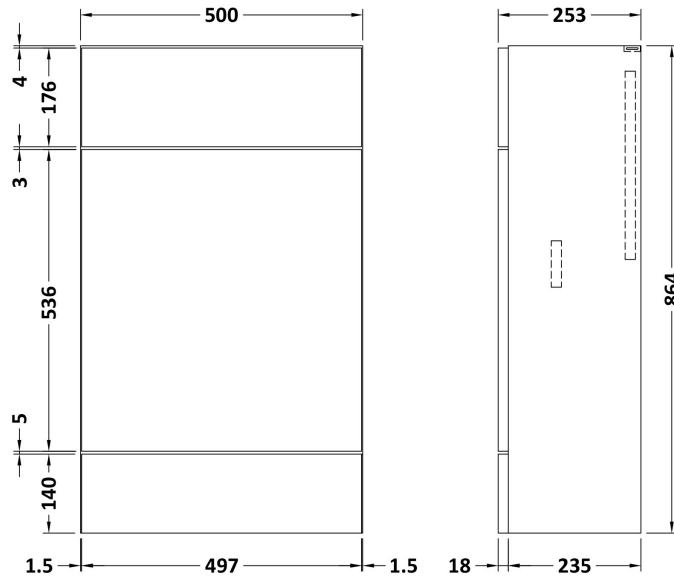

Packaging Dimensions

Height (mm):	290
Width (mm):	625
Depth (mm):	900
Gross Weight (kg):	17.5

Packaging Data

Box Colour:	Brown Cardboard Box
Box Qty:	1
Label Size:	100 x 50
Label Colour:	White Label
Label Qty:	2

Sales Code: OFF3045

Description: 500 W.C. Unit Compact

Product Dimensions

Height (mm):	864
Width (mm):	500
Depth (mm):	255
Nett Weight (kg):	11.5

Packaging Dimensions

Height (mm):	290
Width (mm):	525
Depth (mm):	900
Gross Weight (kg):	12

Packaging Data

Box Colour:	Brown Cardboard Box
Box Qty:	1
Label Size:	100 x 50
Label Colour:	White Label
Label Qty:	2

Outer Box Dimensions (If Applicable)

Height (mm):	
Width (mm):	
Depth (mm):	
Gross Weight (kg):	
Barcode:	5056678436998

Sales Code: OFF3091

Description: 1.25M Continuous Plinth

Product Dimensions

Height (mm):	1250
Width (mm):	145
Depth (mm):	18
Nett Weight (kg):	2

Packaging Dimensions

Height (mm):	20
Width (mm):	150
Depth (mm):	1260
Gross Weight (kg):	2