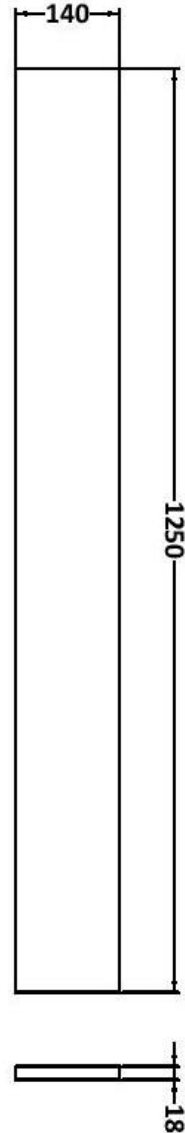

Sales Code: CBI3051

Description: 1100 Square Semi Rec Vanity & Wc Unit Rh

Packaging Details

Barcode: 5056678453957

Sales Code: OFF3007

Description: 600 Vanity Unit Compact

Product Dimensions

Height (mm):	864
Width (mm):	600
Depth (mm):	255
Nett Weight (kg):	17

Packaging Dimensions

Height (mm):	290
Width (mm):	625
Depth (mm):	900
Gross Weight (kg):	17.5

Packaging Data

Box Colour:	Brown Cardboard Box
Box Qty:	1
Label Size:	100 x 50
Label Colour:	White Label
Label Qty:	2

Packaging Data

Box Colour:	Brown Cardboard Box
Box Qty:	1
Label Size:	100 x 50
Label Colour:	White Label
Label Qty:	2

Outer Box Dimensions (If Applicable)

Height (mm):	
Width (mm):	
Depth (mm):	
Gross Weight (kg):	
Barcode:	5056678436998

Sales Code: OFF3091

Description: 1.25M Continuous Plinth

Product Dimensions

Height (mm):	1250
Width (mm):	145
Depth (mm):	18
Nett Weight (kg):	2

Packaging Dimensions

Height (mm):	20
Width (mm):	150
Depth (mm):	1260
Gross Weight (kg):	2