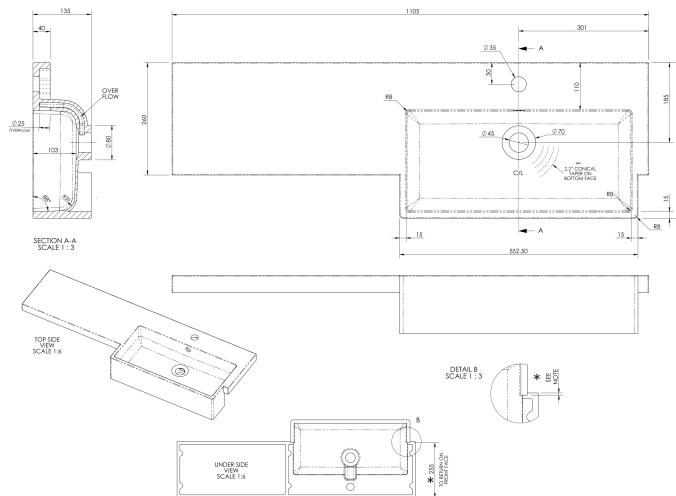

Sales Code: OFF3045

Description: 500 W.C. Unit Compact

Product Dimensions

Height (mm):	864
Width (mm):	500
Depth (mm):	255
Nett Weight (kg):	11.5

Packaging Dimensions

Height (mm):	290
Width (mm):	525
Depth (mm):	900
Gross Weight (kg):	12

Sales Code: OFF3091

Description: 1.25M Continuous Plinth

Product Dimensions

Height (mm):	1250
Width (mm):	145
Depth (mm):	18
Nett Weight (kg):	2

Packaging Dimensions

Height (mm):	20
Width (mm):	150
Depth (mm):	1260
Gross Weight (kg):	2

Packaging Data

Box Colour:	Brown Cardboard Box
Box Qty:	1
Label Size:	100 x 50
Label Colour:	White Label
Label Qty:	2

Outer Box Dimensions (If Applicable)

Height (mm):	
Width (mm):	
Depth (mm):	
Gross Weight (kg):	
Barcode:	5056678437124

Sales Code: PMB613R

Description: 1100 Square S/Recess Polymarble Basin Rh

Product Dimensions

Height (mm):	135
Width (mm):	1103
Depth (mm):	355
Nett Weight (kg):	16

Packaging Dimensions

Height (mm):	190
Width (mm):	420
Depth (mm):	1160
Gross Weight (kg):	16