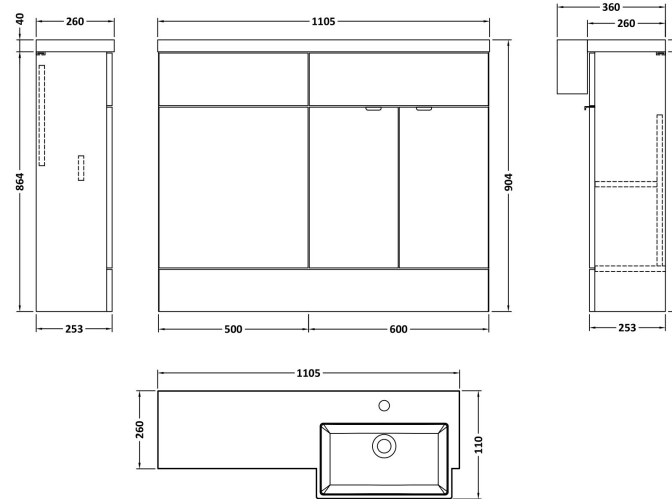

Sales Code: CBI3051

Description: 1100 Square Semi Rec Vanity & Wc Unit Rh

Packaging Details

Barcode: 5056678453957

Sales Code: OFF3007

Description: 600 Vanity Unit Compact

Product Dimensions

Height (mm):	864
Width (mm):	600
Depth (mm):	255
Nett Weight (kg):	17

Packaging Dimensions

Height (mm):	290
Width (mm):	625
Depth (mm):	900
Gross Weight (kg):	17.5

Packaging Data

Box Colour:	Brown Cardboard Box
Box Qty:	1
Label Size:	100 x 50
Label Colour:	White Label
Label Qty:	2

Outer Box Dimensions (If Applicable)

Height (mm):	
Width (mm):	
Depth (mm):	
Gross Weight (kg):	
Barcode:	5056678436783

Product Details

Country of Origin:	United Kingdom
Fitting Instruction:	No
CE & UKCA:	N/A
FSC Certified Materials:	Yes
Colour:	Bleached Cuneo Oak
Construction Method:	Cam & Wood Dowel
Construction Type:	Rigid
Cabinet Finish:	MFC Textured Woodgrain
Fascia Finish:	MFC Textured Woodgrain
Cabinet Thickness (mm):	18
Fascia Thickness (mm):	18
Drawer Included:	No
Drawer Type:	Not Applicable
No of Shelves:	1
Hinge Type:	95 Degree Clip-On Soft Close
Hinge Included:	Yes
Adjustable Legs:	No
Fixings Included:	Yes
Handle Style:	Contemporary
Waste Shroud:	No
Handle Included:	Yes
Handle Type:	Wrapover

Sales Code: OFF3045

Description: 500 W.C. Unit Compact

Product Dimensions

Height (mm):	864
Width (mm):	500
Depth (mm):	255
Nett Weight (kg):	11.5

Packaging Dimensions

Height (mm):	290
Width (mm):	525
Depth (mm):	900
Gross Weight (kg):	12