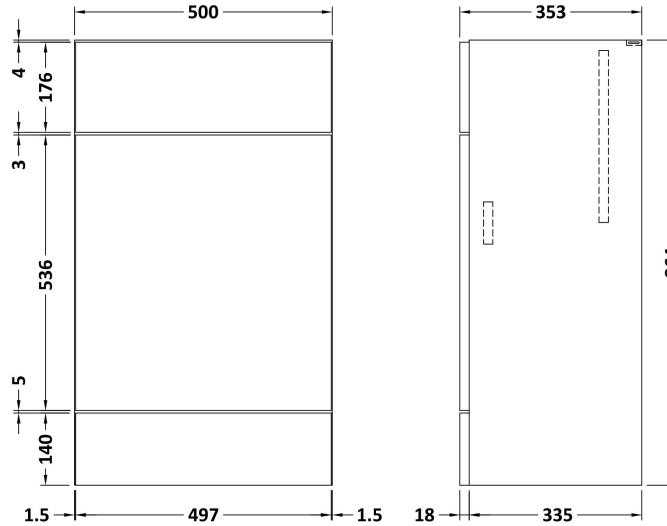

Sales Code: CBI3005A

Description: 500 Wc Unit (355mm Deep)

Packaging Details

Barcode: 5056678453360

Sales Code: OFF3043

Description: 500 Wc Unit Top 505X360

Product Dimensions

Height (mm):	18
Width (mm):	505
Depth (mm):	360
Nett Weight (kg):	2

Packaging Dimensions

Height (mm):	25
Width (mm):	525
Depth (mm):	380
Gross Weight (kg):	2

Packaging Data

Box Colour:	Brown Cardboard Box
Box Qty:	1
Label Size:	50 x 100
Label Colour:	White Label
Label Qty:	2

Sales Code: OFF3046

Description: 500 W.C. Unit Full Depth

Product Dimensions

Height (mm):	864
Width (mm):	500
Depth (mm):	355
Nett Weight (kg):	14

Packaging Dimensions

Height (mm):	375
Width (mm):	525
Depth (mm):	900
Gross Weight (kg):	14.5

Packaging Data

Box Colour:	Brown Cardboard Box
Box Qty:	1
Label Size:	100 x 50
Label Colour:	White Label
Label Qty:	2

Outer Box Dimensions (If Applicable)

Height (mm):	
Width (mm):	
Depth (mm):	
Gross Weight (kg):	
Barcode:	5056678437001