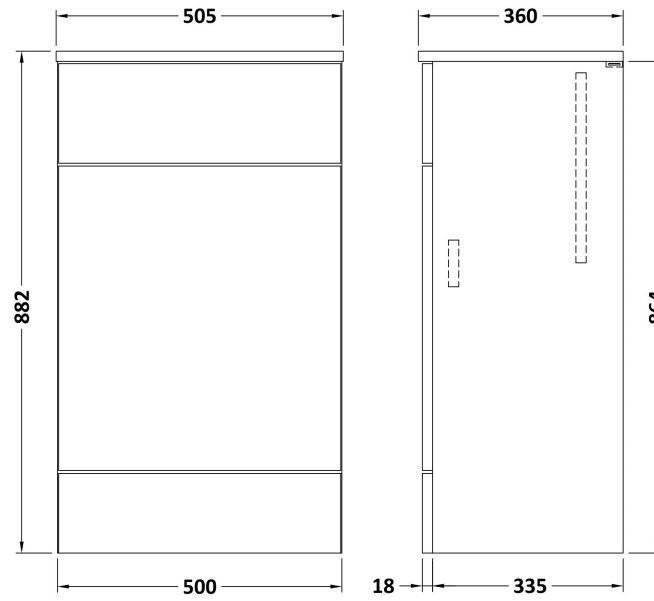

Sales Code: CBI3005A

Description: 500 Wc Unit (355mm Deep)

Packaging Details

Barcode: 5056678453360

Sales Code: OFF3043

Description: 500 Wc Unit Top 505X360

Product Dimensions

Height (mm):	18
Width (mm):	505
Depth (mm):	360
Nett Weight (kg):	2

Packaging Dimensions

Height (mm):	25
Width (mm):	525
Depth (mm):	380
Gross Weight (kg):	2

Packaging Data

Box Colour:	Brown Cardboard Box
Box Qty:	1
Label Size:	50 x 100
Label Colour:	White Label
Label Qty:	2

Outer Box Dimensions (If Applicable)

Height (mm):	
Width (mm):	
Depth (mm):	
Gross Weight (kg):	
Barcode:	5056678436974

Product Details

Country of Origin:	United Kingdom
Fitting Instruction:	No
CE & UKCA:	N/A
FSC Certified Materials:	Yes
Colour:	Bleached Cuneo Oak
Construction Method:	Not Applicable
Construction Type:	Flat-Pack
Cabinet Finish:	Not Applicable
Fascia Finish:	MFC Textured Woodgrain
Cabinet Thickness (mm):	18
Fascia Thickness (mm):	18
Drawer Included:	Not Applicable
Drawer Type:	Not Applicable
No of Shelves:	Not Applicable
Hinge Type:	Not Applicable
Hinge Included:	Not Applicable
Adjustable Legs:	Not Applicable
Fixings Included:	Yes
Handle Style:	Not Applicable
Waste Shroud:	Not Applicable
Handle Included:	Not Applicable
Handle Type:	Not Applicable

Sales Code: OFF3046

Description: 500 W.C. Unit Full Depth

Product Dimensions

Height (mm):	864
Width (mm):	500
Depth (mm):	355
Nett Weight (kg):	14

Packaging Dimensions

Height (mm):	375
Width (mm):	525
Depth (mm):	900
Gross Weight (kg):	14.5