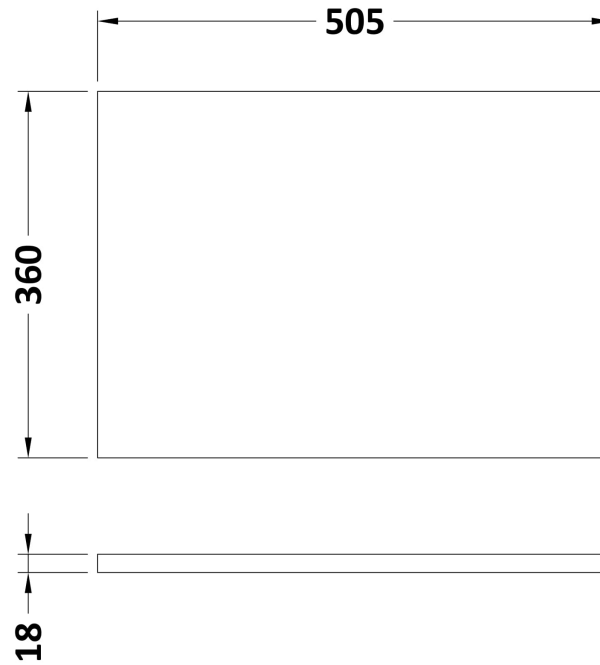

Sales Code: CBI3005A

Description: 500 Wc Unit (355mm Deep)

Packaging Details

Barcode: 5056678453360

Sales Code: OFF3043

Description: 500 Wc Unit Top 505X360

Product Dimensions

Height (mm):	18
Width (mm):	505
Depth (mm):	360
Nett Weight (kg):	2

Packaging Dimensions

Height (mm):	25
Width (mm):	525
Depth (mm):	380
Gross Weight (kg):	2

Packaging Data

Box Colour:	Brown Cardboard Box
Box Qty:	1
Label Size:	50 x 100
Label Colour:	White Label
Label Qty:	2

Sales Code: OFF3046

Description: 500 W.C. Unit Full Depth

Product Dimensions

Height (mm):	864
Width (mm):	500
Depth (mm):	355
Nett Weight (kg):	14

Packaging Dimensions

Height (mm):	375
Width (mm):	525
Depth (mm):	900
Gross Weight (kg):	14.5

Packaging Data

Box Colour:	Brown Cardboard Box
Box Qty:	1
Label Size:	100 x 50
Label Colour:	White Label
Label Qty:	2

Outer Box Dimensions (If Applicable)

Height (mm):	
Width (mm):	
Depth (mm):	
Gross Weight (kg):	
Barcode:	5056678437001