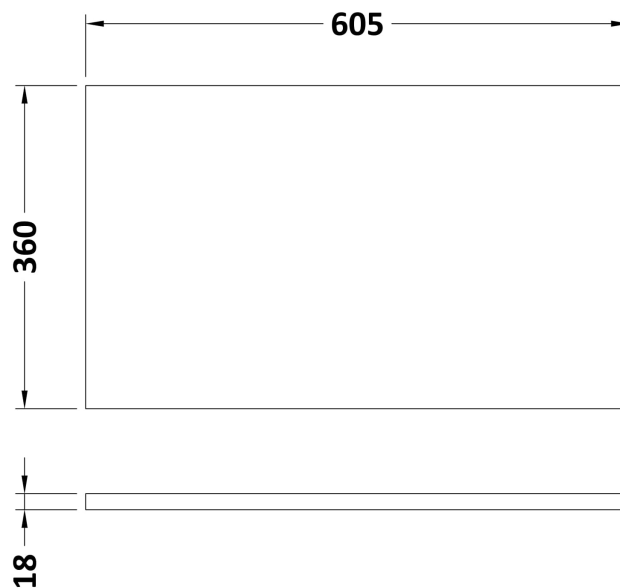

Sales Code: CBI3020A

Description: 600 Wc Unit (355mm Deep)

Packaging Details

Barcode: 5056678453544

Sales Code: OFF3044

Description: 600 Wc Unit Top 605X360

Product Dimensions

Height (mm):	18
Width (mm):	605
Depth (mm):	360
Nett Weight (kg):	2.5

Packaging Dimensions

Height (mm):	25
Width (mm):	625
Depth (mm):	380
Gross Weight (kg):	2.5

Packaging Data

Box Colour:	Brown Cardboard Box
Box Qty:	1
Label Size:	50 x 100
Label Colour:	White Label
Label Qty:	2

Sales Code: OFF3048

Description: 600 W.C. Unit Full Depth

Product Dimensions

Height (mm):	864
Width (mm):	600
Depth (mm):	355
Nett Weight (kg):	15.5

Packaging Dimensions

Height (mm):	375
Width (mm):	625
Depth (mm):	900
Gross Weight (kg):	16

Packaging Data

Box Colour:	Brown Cardboard Box
Box Qty:	1
Label Size:	100 x 50
Label Colour:	White Label
Label Qty:	2

Outer Box Dimensions (If Applicable)

Height (mm):	
Width (mm):	
Depth (mm):	
Gross Weight (kg):	
Barcode:	5056678437025