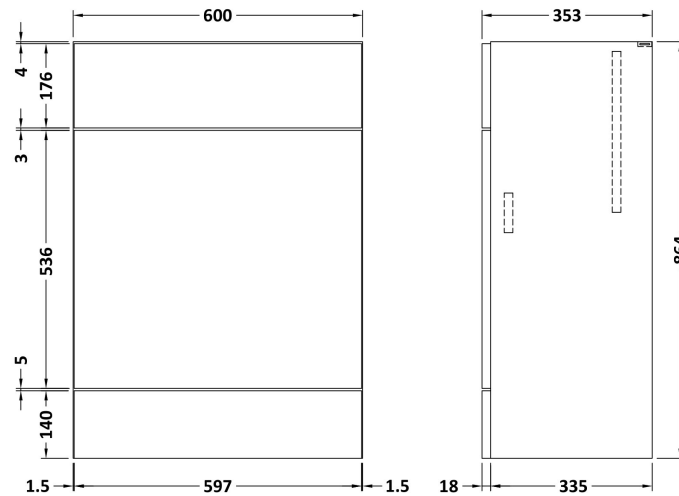

Sales Code: CBI3020A

Description: 600 Wc Unit (355mm Deep)

Packaging Details

Barcode: 5056678453544

Sales Code: OFF3044

Description: 600 Wc Unit Top 605X360

Product Dimensions

Height (mm):	18
Width (mm):	605
Depth (mm):	360
Nett Weight (kg):	2.5

Packaging Dimensions

Height (mm):	25
Width (mm):	625
Depth (mm):	380
Gross Weight (kg):	2.5

Packaging Data

Box Colour:	Brown Cardboard Box
Box Qty:	1
Label Size:	50 x 100
Label Colour:	White Label
Label Qty:	2

Sales Code: OFF3048

Description: 600 W.C. Unit Full Depth

Product Dimensions

Height (mm):	864
Width (mm):	600
Depth (mm):	355
Nett Weight (kg):	15.5

Packaging Dimensions

Height (mm):	375
Width (mm):	625
Depth (mm):	900
Gross Weight (kg):	16

Packaging Data

Box Colour:	Brown Cardboard Box
Box Qty:	1
Label Size:	100 x 50
Label Colour:	White Label
Label Qty:	2

Outer Box Dimensions (If Applicable)

Height (mm):	
Width (mm):	
Depth (mm):	
Gross Weight (kg):	
Barcode:	5056678437025