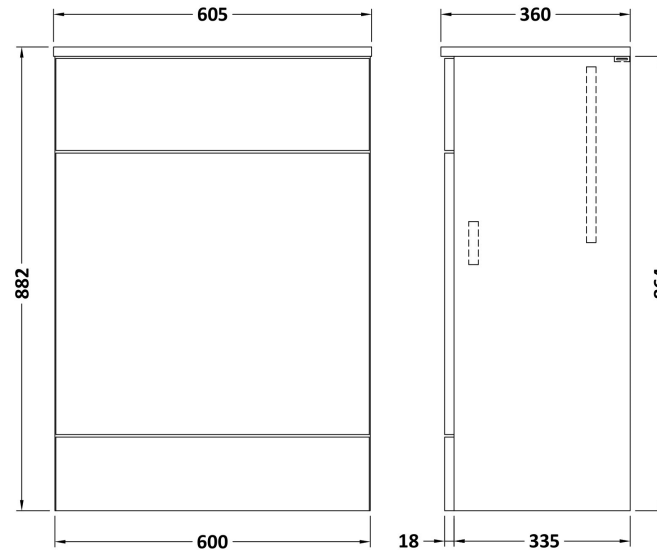

Sales Code: CBI3020A

Description: 600 Wc Unit (355mm Deep)

Packaging Details

Barcode: 5056678453544

Sales Code: OFF3044

Description: 600 Wc Unit Top 605X360

Product Dimensions

Height (mm):	18
Width (mm):	605
Depth (mm):	360
Nett Weight (kg):	2.5

Packaging Dimensions

Height (mm):	25
Width (mm):	625
Depth (mm):	380
Gross Weight (kg):	2.5

Packaging Data

Box Colour:	Brown Cardboard Box
Box Qty:	1
Label Size:	50 x 100
Label Colour:	White Label
Label Qty:	2

Sales Code: OFF3048

Description: 600 W.C. Unit Full Depth

Product Dimensions

Height (mm):	864
Width (mm):	600
Depth (mm):	355
Nett Weight (kg):	15.5

Packaging Dimensions

Height (mm):	375
Width (mm):	625
Depth (mm):	900
Gross Weight (kg):	16

Packaging Data

Box Colour:	Brown Cardboard Box
Box Qty:	1
Label Size:	100 x 50
Label Colour:	White Label
Label Qty:	2

Outer Box Dimensions (If Applicable)

Height (mm):	
Width (mm):	
Depth (mm):	
Gross Weight (kg):	
Barcode:	5056678437025