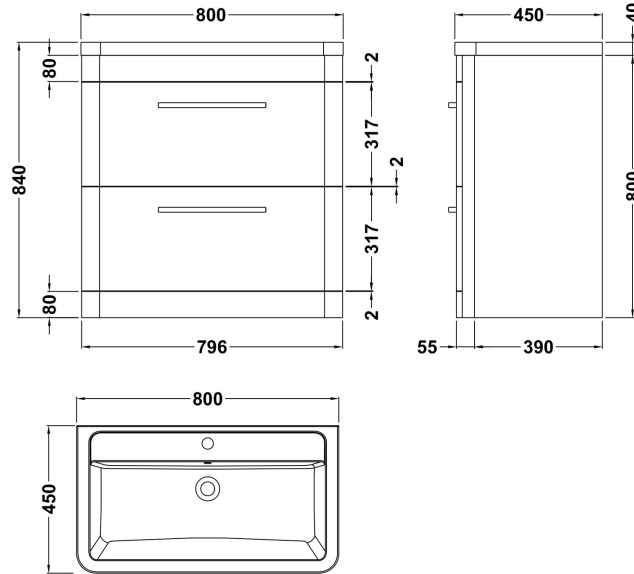

Sales Code: SOL203A

Description: Solar 800 F/S 2-Drawer Unit & Basin

Packaging Details

Barcode: 5056211888369