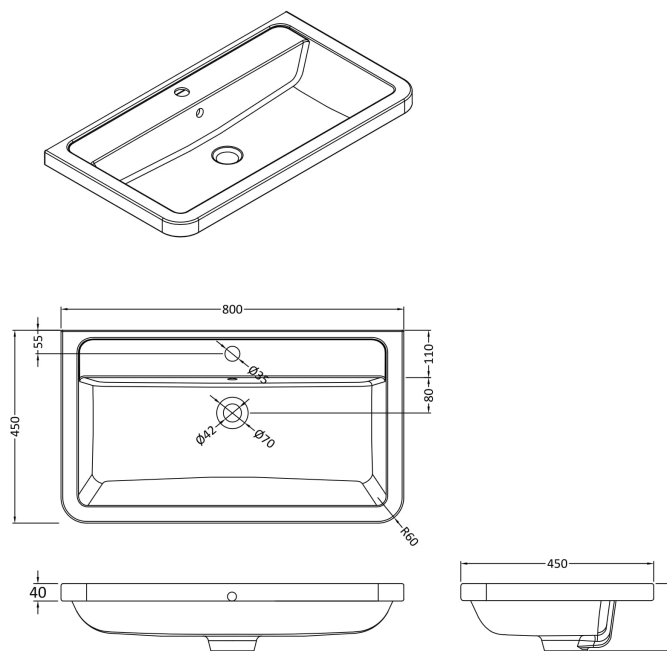

### Product Dimensions

Height (mm):	450
Width (mm):	800
Depth (mm):	157
Nett Weight (kg):	18.12

### Packaging Dimensions

Height (mm):	470
Width (mm):	840
Depth (mm):	167
Gross Weight (kg):	18.12

### Product Dimensions

Height (mm):	800
Width (mm):	796
Depth (mm):	445
Nett Weight (kg):	36

### Packaging Dimensions

Height (mm):	870
Width (mm):	870
Depth (mm):	510
Gross Weight (kg):	38