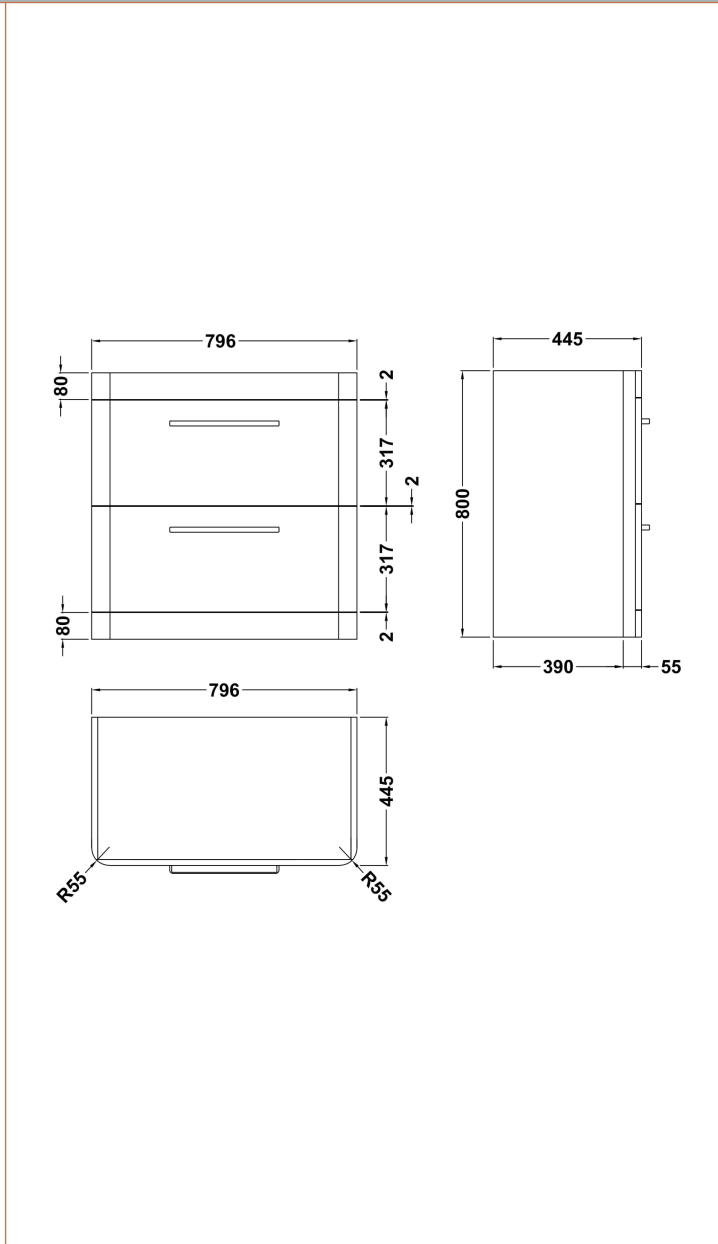

### Product Dimensions

Height (mm):	450
Width (mm):	800
Depth (mm):	157
Nett Weight (kg):	18.12

### Outer Box Dimensions (If Applicable)

Height (mm):	
Width (mm):	
Depth (mm):	
Gross Weight (kg):	
Barcode:	5056211875802

### Product Dimensions

Height (mm):	800
Width (mm):	796
Depth (mm):	445
Nett Weight (kg):	36

### Packaging Dimensions

Height (mm):	870
Width (mm):	870
Depth (mm):	510
Gross Weight (kg):	38