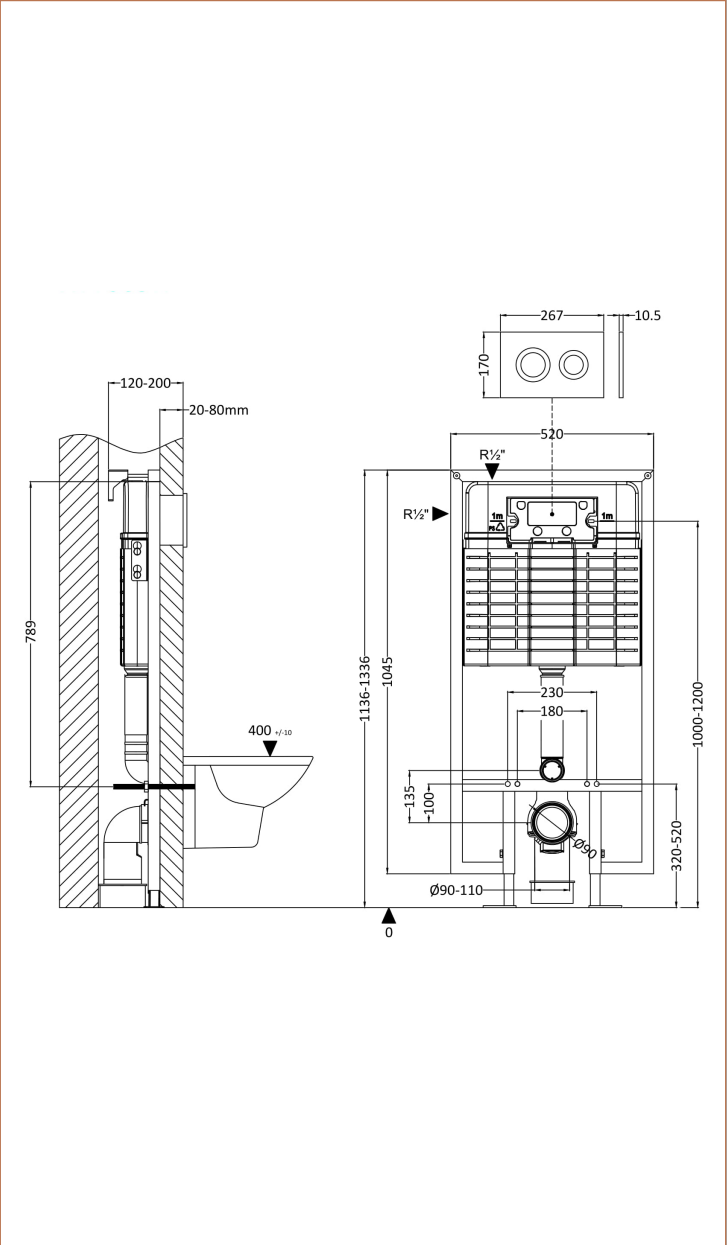

Sales Code: XTY409R

Description: Dual Flush Conc Cist Frame Round Plate

Packaging Details

Barcode: 5056678460214

Sales Code: XTY009PR4

Description: Round Dual Flush Push Button Black

Product Dimensions	
Length (mm):	
Width (mm):	267
Height (mm):	170
Depth (mm):	11
Nett Weight (kg):	0.5
Packaging Dimensions	
Height (mm):	290
Width (mm):	220
Depth (mm):	50
Gross Weight (kg):	0.5
Packaging Data	
Box Colour:	Brown Cardboard Box
Box Qty:	1
Label Size:	100 x 50
Label Colour:	White Label
Label Qty:	2
Outer Box Dimensions (If Applicable)	
Height (mm):	
Width (mm):	
Length (mm):	
Depth (mm):	
Gross Weight (kg):	0
Barcode:	5056678435502
Product Details	
Country of Origin:	China
Fitting Instruction:	No
CE & UKCA:	Yes
Product Material:	Ss
Heating Element Wattage:	Not Applicable
Colour/Finish:	Black
Product Diameter:	Not Applicable
Connection Size:	

Sales Code: XTY009R

Description: Dual Flush Conc Cist Frame Round Plate

Product Dimensions	
Length (mm):	
Width (mm):	520
Height (mm):	1136
Depth (mm):	204
Nett Weight (kg):	11.5
Packaging Dimensions	
Height (mm):	160
Width (mm):	560
Depth (mm):	1125
Gross Weight (kg):	12
Packaging Data	
Box Colour:	Brown Cardboard Box
Box Qty:	1
Label Size:	100 x 50
Label Colour:	White Label
Label Qty:	2
Outer Box Dimensions (If Applicable)	
Height (mm):	
Width (mm):	
Length (mm):	
Depth (mm):	
Gross Weight (kg):	0
Barcode:	5056211863618
Product Details	
Country of Origin:	China
Fitting Instruction:	No
CE & UKCA:	Yes
Product Material:	Stainless Steel
Heating Element Wattage:	Not Applicable
Colour/Finish:	Chrome
Product Diameter:	Not Applicable
Connection Size:	