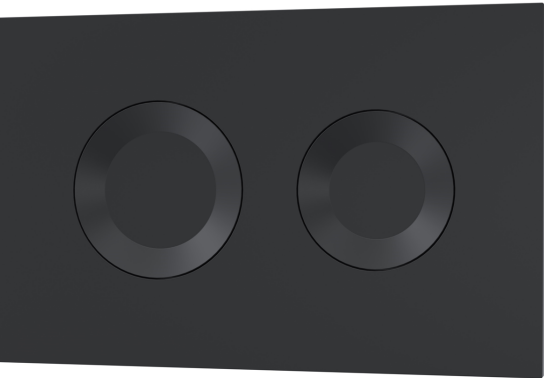

Sales Code: XTY409R

Description: Dual Flush Conc Cist Frame Round Plate

Packaging Details

Barcode: 5056678460214

Sales Code: XTY009PR4

Description: Round Dual Flush Push Button Black

Product Dimensions	
Length (mm):	
Width (mm):	267
Height (mm):	170
Depth (mm):	11
Nett Weight (kg):	0.5
Packaging Dimensions	
Height (mm):	290
Width (mm):	220
Depth (mm):	50
Gross Weight (kg):	0.5
Packaging Data	
Box Colour:	Brown Cardboard Box
Box Qty:	1
Label Size:	100 x 50
Label Colour:	White Label
Label Qty:	2
Outer Box Dimensions (If Applicable)	
Height (mm):	
Width (mm):	
Length (mm):	
Depth (mm):	
Gross Weight (kg):	0
Barcode:	5056678435502
Product Details	
Country of Origin:	China
Fitting Instruction:	No
CE & UKCA:	Yes
Product Material:	Ss
Heating Element Wattage:	Not Applicable
Colour/Finish:	Black
Product Diameter:	Not Applicable
Connection Size:	

Sales Code: XTY009R

Description: Dual Flush Conc Cist Frame Round Plate

Product Dimensions	
Length (mm):	
Width (mm):	520
Height (mm):	1136
Depth (mm):	204
Nett Weight (kg):	11.5
Packaging Dimensions	
Height (mm):	160
Width (mm):	560
Depth (mm):	1125
Gross Weight (kg):	12
Packaging Data	
Box Colour:	Brown Cardboard Box
Box Qty:	1
Label Size:	100 x 50
Label Colour:	White Label
Label Qty:	2
Outer Box Dimensions (If Applicable)	
Height (mm):	
Width (mm):	
Length (mm):	
Depth (mm):	
Gross Weight (kg):	0
Barcode:	5056211863618
Product Details	
Country of Origin:	China
Fitting Instruction:	No
CE & UKCA:	Yes
Product Material:	Stainless Steel
Heating Element Wattage:	Not Applicable
Colour/Finish:	Chrome
Product Diameter:	Not Applicable
Connection Size:	