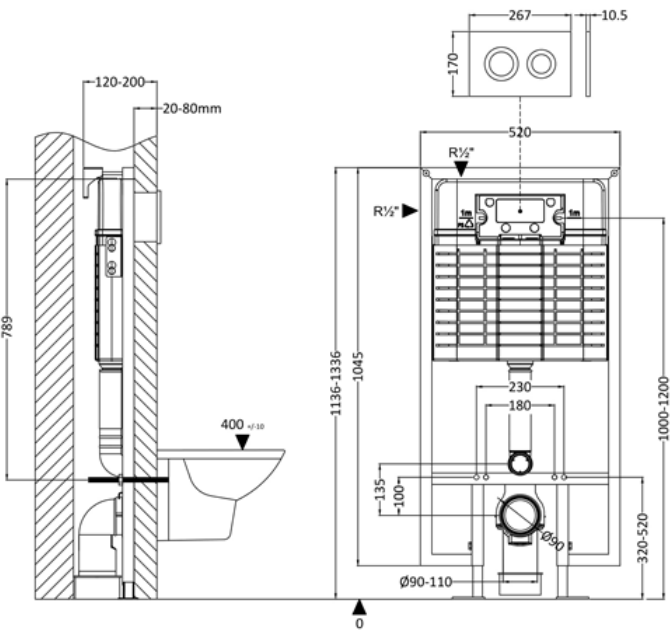

Sales Code: XTY409R

Description: Dual Flush Conc Cist Frame Round Plate

Packaging Details

Barcode: 5056678460214

Sales Code: XTY009PR4

Description: Round Dual Flush Push Button Black

Product Dimensions	
Length (mm):	
Width (mm):	267
Height (mm):	170
Depth (mm):	11
Nett Weight (kg):	0.5
Packaging Dimensions	
Height (mm):	290
Width (mm):	220
Depth (mm):	50
Gross Weight (kg):	0.5
Packaging Data	
Box Colour:	Brown Cardboard Box
Box Qty:	1
Label Size:	100 x 50
Label Colour:	White Label
Label Qty:	2
Outer Box Dimensions (If Applicable)	
Height (mm):	
Width (mm):	
Length (mm):	
Depth (mm):	
Gross Weight (kg):	0
Barcode:	5056678435502
Product Details	
Country of Origin:	China
Fitting Instruction:	No
CE & UKCA:	Yes
Product Material:	Ss
Heating Element Wattage:	Not Applicable
Colour/Finish:	Black
Product Diameter:	Not Applicable
Connection Size:	

Sales Code: XTY009R

Description: Dual Flush Conc Cist Frame Round Plate

Product Dimensions	
Length (mm):	
Width (mm):	520
Height (mm):	1136
Depth (mm):	204
Nett Weight (kg):	11.5
Packaging Dimensions	
Height (mm):	160
Width (mm):	560
Depth (mm):	1125
Gross Weight (kg):	12
Packaging Data	
Box Colour:	Brown Cardboard Box
Box Qty:	1
Label Size:	100 x 50
Label Colour:	White Label
Label Qty:	2
Outer Box Dimensions (If Applicable)	
Height (mm):	
Width (mm):	
Length (mm):	
Depth (mm):	
Gross Weight (kg):	0
Barcode:	5056211863618
Product Details	
Country of Origin:	China
Fitting Instruction:	No
CE & UKCA:	Yes
Product Material:	Stainless Steel
Heating Element Wattage:	Not Applicable
Colour/Finish:	Chrome
Product Diameter:	Not Applicable
Connection Size:	