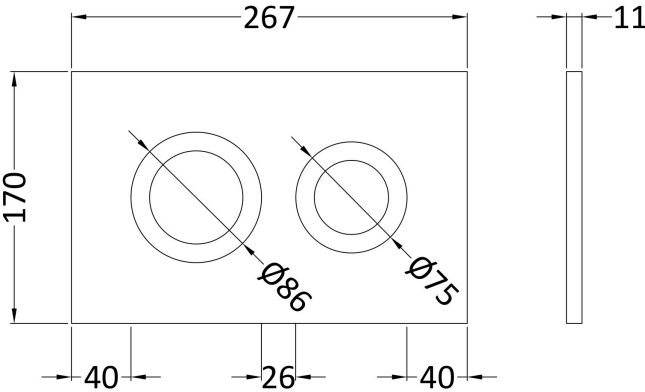

Sales Code: XTY409R

Description: Dual Flush Conc Cist Frame Round Plate

Packaging Details

Barcode: 5056678460214

Sales Code: XTY009PR4

Description: Round Dual Flush Push Button Black

Product Dimensions	
Length (mm):	
Width (mm):	267
Height (mm):	170
Depth (mm):	11
Nett Weight (kg):	0.5
Packaging Dimensions	
Height (mm):	290
Width (mm):	220
Depth (mm):	50
Gross Weight (kg):	0.5
Packaging Data	
Box Colour:	Brown Cardboard Box
Box Qty:	1
Label Size:	100 x 50
Label Colour:	White Label
Label Qty:	2
Outer Box Dimensions (If Applicable)	
Height (mm):	
Width (mm):	
Length (mm):	
Depth (mm):	
Gross Weight (kg):	0
Barcode:	5056678435502
Product Details	
Country of Origin:	China
Fitting Instruction:	No
CE & UKCA:	Yes
Product Material:	Ss
Heating Element Wattage:	Not Applicable
Colour/Finish:	Black
Product Diameter:	Not Applicable
Connection Size:	

Sales Code: XTY009R

Description: Dual Flush Conc Cist Frame Round Plate

Product Dimensions	
Length (mm):	
Width (mm):	520
Height (mm):	1136
Depth (mm):	204
Nett Weight (kg):	11.5
Packaging Dimensions	
Height (mm):	160
Width (mm):	560
Depth (mm):	1125
Gross Weight (kg):	12
Packaging Data	
Box Colour:	Brown Cardboard Box
Box Qty:	1
Label Size:	100 x 50
Label Colour:	White Label
Label Qty:	2
Outer Box Dimensions (If Applicable)	
Height (mm):	
Width (mm):	
Length (mm):	
Depth (mm):	
Gross Weight (kg):	0
Barcode:	5056211863618
Product Details	
Country of Origin:	China
Fitting Instruction:	No
CE & UKCA:	Yes
Product Material:	Stainless Steel
Heating Element Wattage:	Not Applicable
Colour/Finish:	Chrome
Product Diameter:	Not Applicable
Connection Size:	