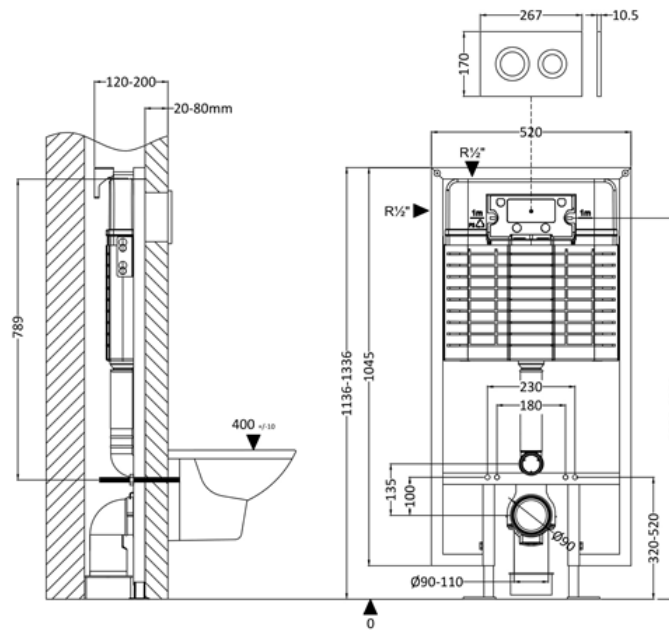

### Packaging Details

Barcode: 5056678460207

**Sales Code:** XTY009PR1

**Description:** Round Dual Flush Push Button White

**Product Dimensions**

Length (mm):	
Width (mm):	267
Height (mm):	170
Depth (mm):	11
Nett Weight (kg):	0.5

**Packaging Dimensions**

Height (mm):	290
Width (mm):	220
Depth (mm):	50
Gross Weight (kg):	0.5

**Packaging Data**

Box Colour:	Brown Cardboard Box
Box Qty:	1
Label Size:	100 x 50
Label Colour:	White Label
Label Qty:	2

**Outer Box Dimensions (If Applicable)**

Height (mm):	
Width (mm):	
Length (mm):	
Depth (mm):	
Gross Weight (kg):	0
Barcode:	5056678435496

**Product Details**

Country of Origin:	China
Fitting Instruction:	No
CE & UKCA:	Yes
Product Material:	Ss
Heating Element Wattage:	Not Applicable
Colour/Finish:	White
Product Diameter:	Not Applicable
Connection Size:	

### Product Dimensions

Length (mm):	
Width (mm):	520
Height (mm):	1136
Depth (mm):	204
Nett Weight (kg):	11.5