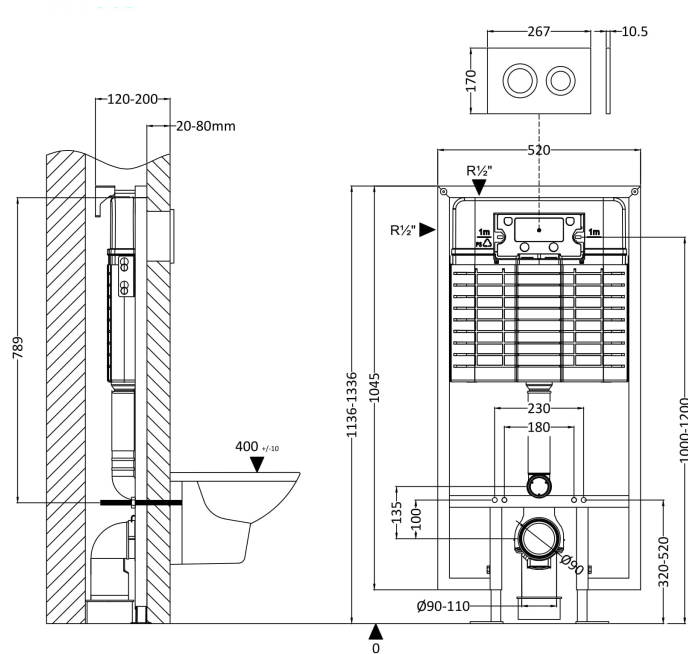

### Packaging Details

Barcode: 5056678460207

**Sales Code:** XTY009PR1

**Description:** Round Dual Flush Push Button White

**Product Dimensions**

Length (mm):	
Width (mm):	267
Height (mm):	170
Depth (mm):	11
Nett Weight (kg):	0.5

**Outer Box Dimensions (If Applicable)**

Height (mm):	
Width (mm):	
Length (mm):	
Depth (mm):	
Gross Weight (kg):	0
Barcode:	5056678435496

**Product Details**

Country of Origin:	China
Fitting Instruction:	No
CE & UKCA:	Yes
Product Material:	Ss
Heating Element Wattage:	Not Applicable
Colour/Finish:	White
Product Diameter:	Not Applicable
Connection Size:	

### Product Dimensions

Length (mm):	
Width (mm):	520
Height (mm):	1136
Depth (mm):	204
Nett Weight (kg):	11.5

### Packaging Dimensions

Height (mm):	160
Width (mm):	560
Depth (mm):	1125
Gross Weight (kg):	12