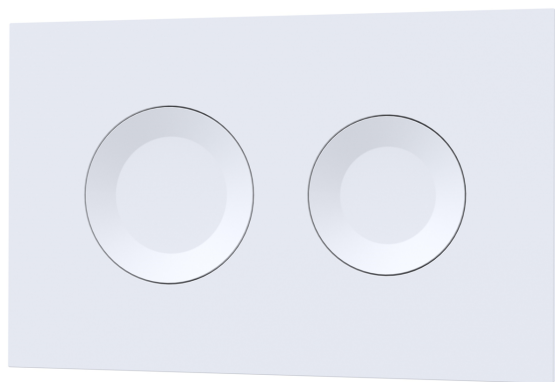

Sales Code: XTY109R

Description: Dual Flush Conc Cist Frame Round Plate

### Packaging Details

Barcode: 5056678460207

**Sales Code:** XTY009PR1

**Description:** Round Dual Flush Push Button White

**Product Dimensions**

Length (mm):	
Width (mm):	267
Height (mm):	170
Depth (mm):	11
Nett Weight (kg):	0.5

Sales Code: XTY009R

Description: Dual Flush Conc Cist Frame Round Plate

### Product Dimensions

Length (mm):	
Width (mm):	520
Height (mm):	1136
Depth (mm):	204
Nett Weight (kg):	11.5