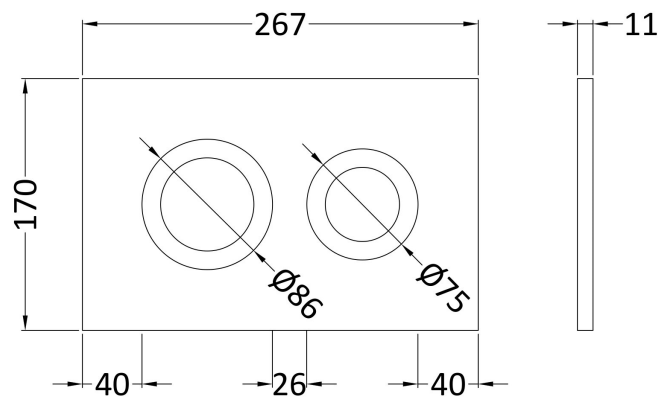

### Packaging Details

Barcode: 5056678460207

**Sales Code:** XTY009PR1

**Description:** Round Dual Flush Push Button White

**Product Dimensions**

Length (mm):	
Width (mm):	267
Height (mm):	170
Depth (mm):	11
Nett Weight (kg):	0.5

**Packaging Dimensions**

Height (mm):	290
Width (mm):	220
Depth (mm):	50
Gross Weight (kg):	0.5

**Packaging Data**

Box Colour:	Brown Cardboard Box
Box Qty:	1
Label Size:	100 x 50
Label Colour:	White Label
Label Qty:	2

**Outer Box Dimensions (If Applicable)**

Height (mm):	
Width (mm):	
Length (mm):	
Depth (mm):	
Gross Weight (kg):	0
Barcode:	5056678435496

**Product Details**

Country of Origin:	China
Fitting Instruction:	No
CE & UKCA:	Yes
Product Material:	Ss
Heating Element Wattage:	Not Applicable
Colour/Finish:	White
Product Diameter:	Not Applicable
Connection Size:	

### Product Dimensions

Length (mm):	
Width (mm):	520
Height (mm):	1136
Depth (mm):	204
Nett Weight (kg):	11.5