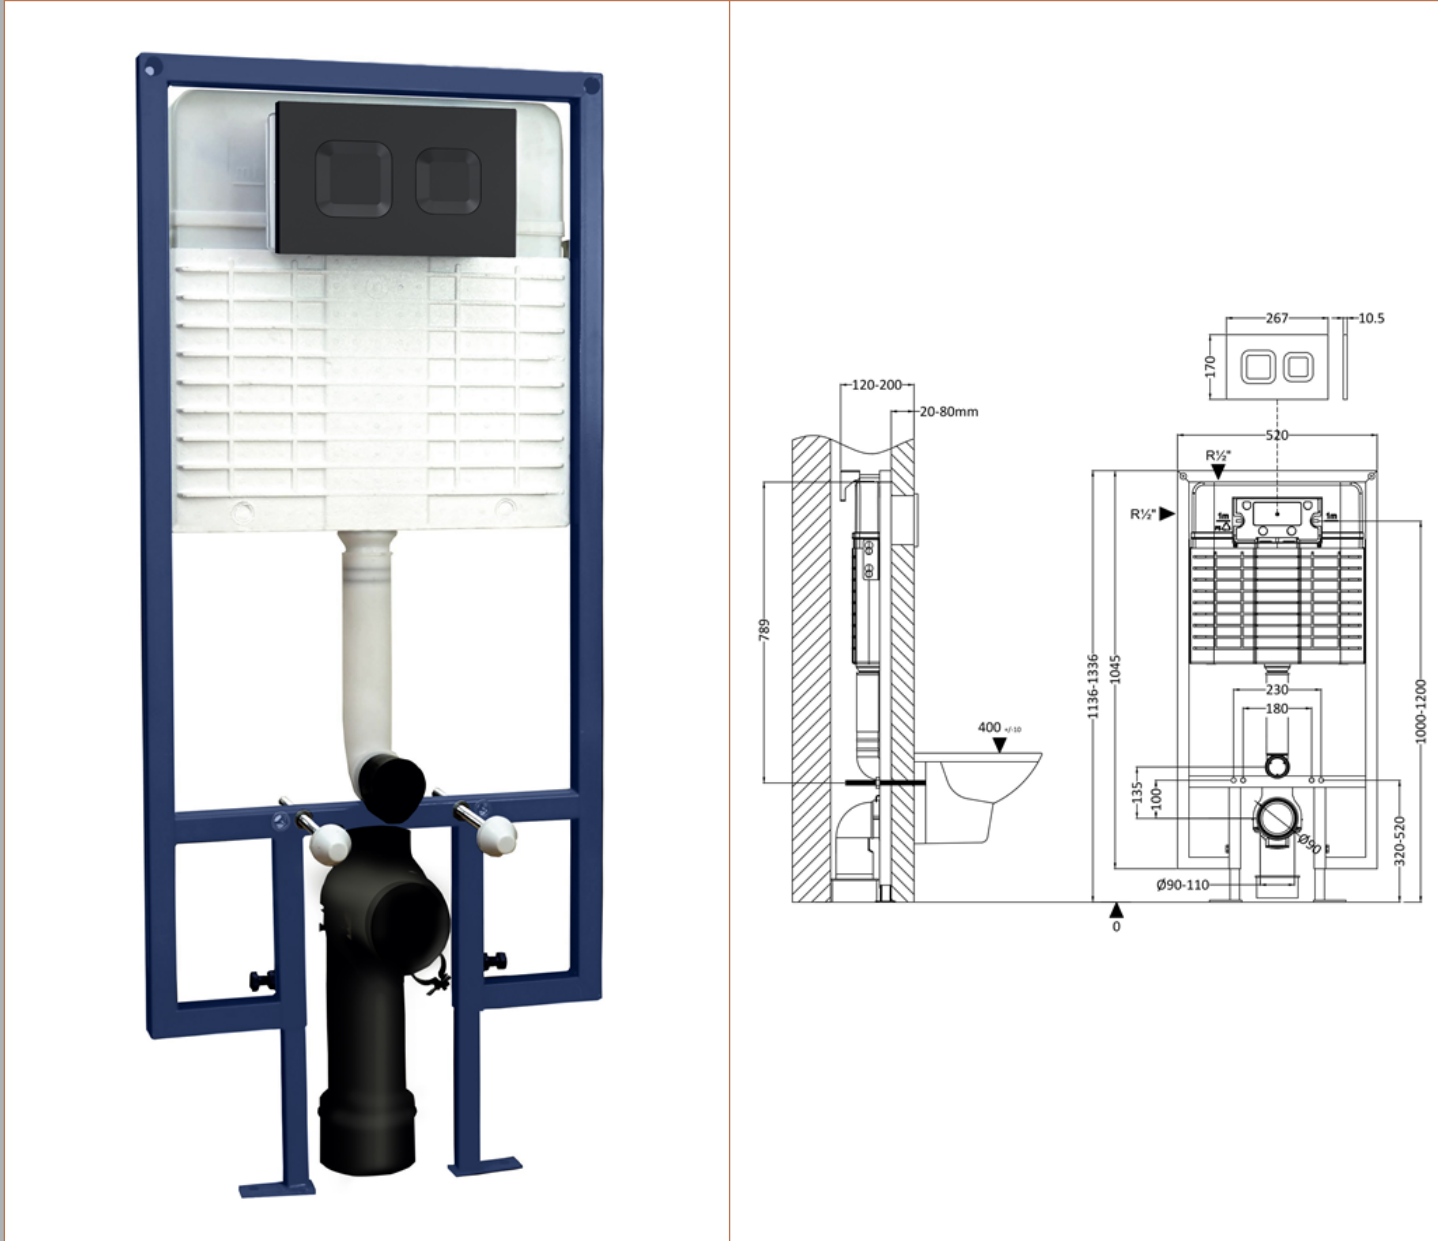

Sales Code: XTY409S

Description: Dual Flush Conc Cist Frame Square Plate

Packaging Details

Barcode: 5056678460245

Sales Code: XTY009PS4

Description: Square Dual Flush Push Button Black

Product Dimensions

| | |
|-------------------|-----|
| Length (mm): | |
| Width (mm): | 267 |
| Height (mm): | 170 |
| Depth (mm): | 11 |
| Nett Weight (kg): | 0.5 |

Packaging Dimensions

| | |
|--------------------|-----|
| Height (mm): | 290 |
| Width (mm): | 220 |
| Depth (mm): | 50 |
| Gross Weight (kg): | 0.5 |

Packaging Data

| | |
|---------------|---------------------|
| Box Colour: | Brown Cardboard Box |
| Box Qty: | 1 |
| Label Size: | 100 x 50 |
| Label Colour: | White Label |
| Label Qty: | 2 |

Outer Box Dimensions (If Applicable)

| | |
|--------------------|---------------|
| Height (mm): | |
| Width (mm): | |
| Length (mm): | |
| Depth (mm): | |
| Gross Weight (kg): | 0 |
| Barcode: | 5056678435489 |

Sales Code: XTY009S

Description: Dual Flush Conc Cist Frame Square Plate

Product Dimensions

| | |
|-------------------|------|
| Length (mm): | |
| Width (mm): | 520 |
| Height (mm): | 1136 |
| Depth (mm): | 204 |
| Nett Weight (kg): | 11.5 |