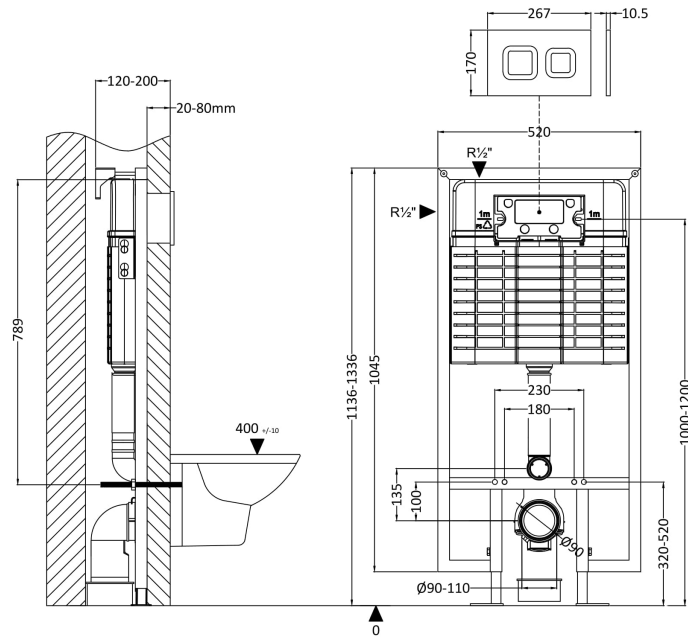

Packaging Dimensions

| | |
|--------------------|-----|
| Height (mm): | 290 |
| Width (mm): | 220 |
| Depth (mm): | 50 |
| Gross Weight (kg): | 0.5 |

Packaging Data

| | |
|---------------|---------------------|
| Box Colour: | Brown Cardboard Box |
| Box Qty: | 1 |
| Label Size: | 100 x 50 |
| Label Colour: | White Label |
| Label Qty: | 2 |

Outer Box Dimensions (If Applicable)

| | |
|--------------------|---------------|
| Height (mm): | |
| Width (mm): | |
| Length (mm): | |
| Depth (mm): | |
| Gross Weight (kg): | 0 |
| Barcode: | 5056678435489 |

Sales Code: XTY009S

Description: Dual Flush Conc Cist Frame Square Plate

Product Dimensions

| | |
|-------------------|------|
| Length (mm): | |
| Width (mm): | 520 |
| Height (mm): | 1136 |
| Depth (mm): | 204 |
| Nett Weight (kg): | 11.5 |

Outer Box Dimensions (If Applicable)

| | |
|--------------------|---------------|
| Height (mm): | |
| Width (mm): | |
| Length (mm): | |
| Depth (mm): | |
| Gross Weight (kg): | 0 |
| Barcode: | 5056211863601 |