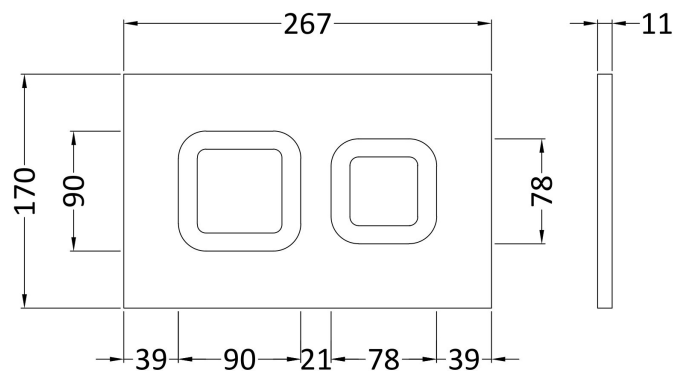

Sales Code: XTY409S

Description: Dual Flush Conc Cist Frame Square Plate

Packaging Details

Barcode: 5056678460245

Sales Code: XTY009PS4

Description: Square Dual Flush Push Button Black

Product Dimensions

| | |
|-------------------|-----|
| Length (mm): | |
| Width (mm): | 267 |
| Height (mm): | 170 |
| Depth (mm): | 11 |
| Nett Weight (kg): | 0.5 |

Packaging Dimensions

| | |
|--------------------|-----|
| Height (mm): | 290 |
| Width (mm): | 220 |
| Depth (mm): | 50 |
| Gross Weight (kg): | 0.5 |

Packaging Data

| | |
|---------------|---------------------|
| Box Colour: | Brown Cardboard Box |
| Box Qty: | 1 |
| Label Size: | 100 x 50 |
| Label Colour: | White Label |
| Label Qty: | 2 |

Outer Box Dimensions (If Applicable)

| | |
|--------------------|---------------|
| Height (mm): | |
| Width (mm): | |
| Length (mm): | |
| Depth (mm): | |
| Gross Weight (kg): | 0 |
| Barcode: | 5056678435489 |

Sales Code: XTY009S

Description: Dual Flush Conc Cist Frame Square Plate

Product Dimensions

| | |
|-------------------|------|
| Length (mm): | |
| Width (mm): | 520 |
| Height (mm): | 1136 |
| Depth (mm): | 204 |
| Nett Weight (kg): | 11.5 |