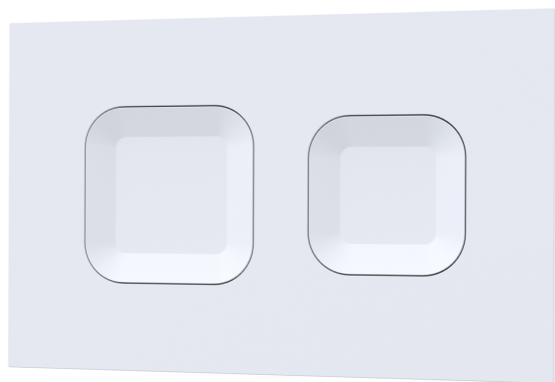

Sales Code: XTY109S

Description: Dual Flush Conc Cist Frame Square Plate

### Packaging Details

Barcode: 5056678460238

**Sales Code:** XTY009PS1

**Description:** Square Dual Flush Push Button White

**Product Dimensions**

Length (mm):	
Width (mm):	267
Height (mm):	170
Depth (mm):	11
Nett Weight (kg):	0.5

Sales Code: XTY009S

Description: Dual Flush Conc Cist Frame Square Plate

### Product Dimensions

Length (mm):	
Width (mm):	520
Height (mm):	1136
Depth (mm):	204
Nett Weight (kg):	11.5