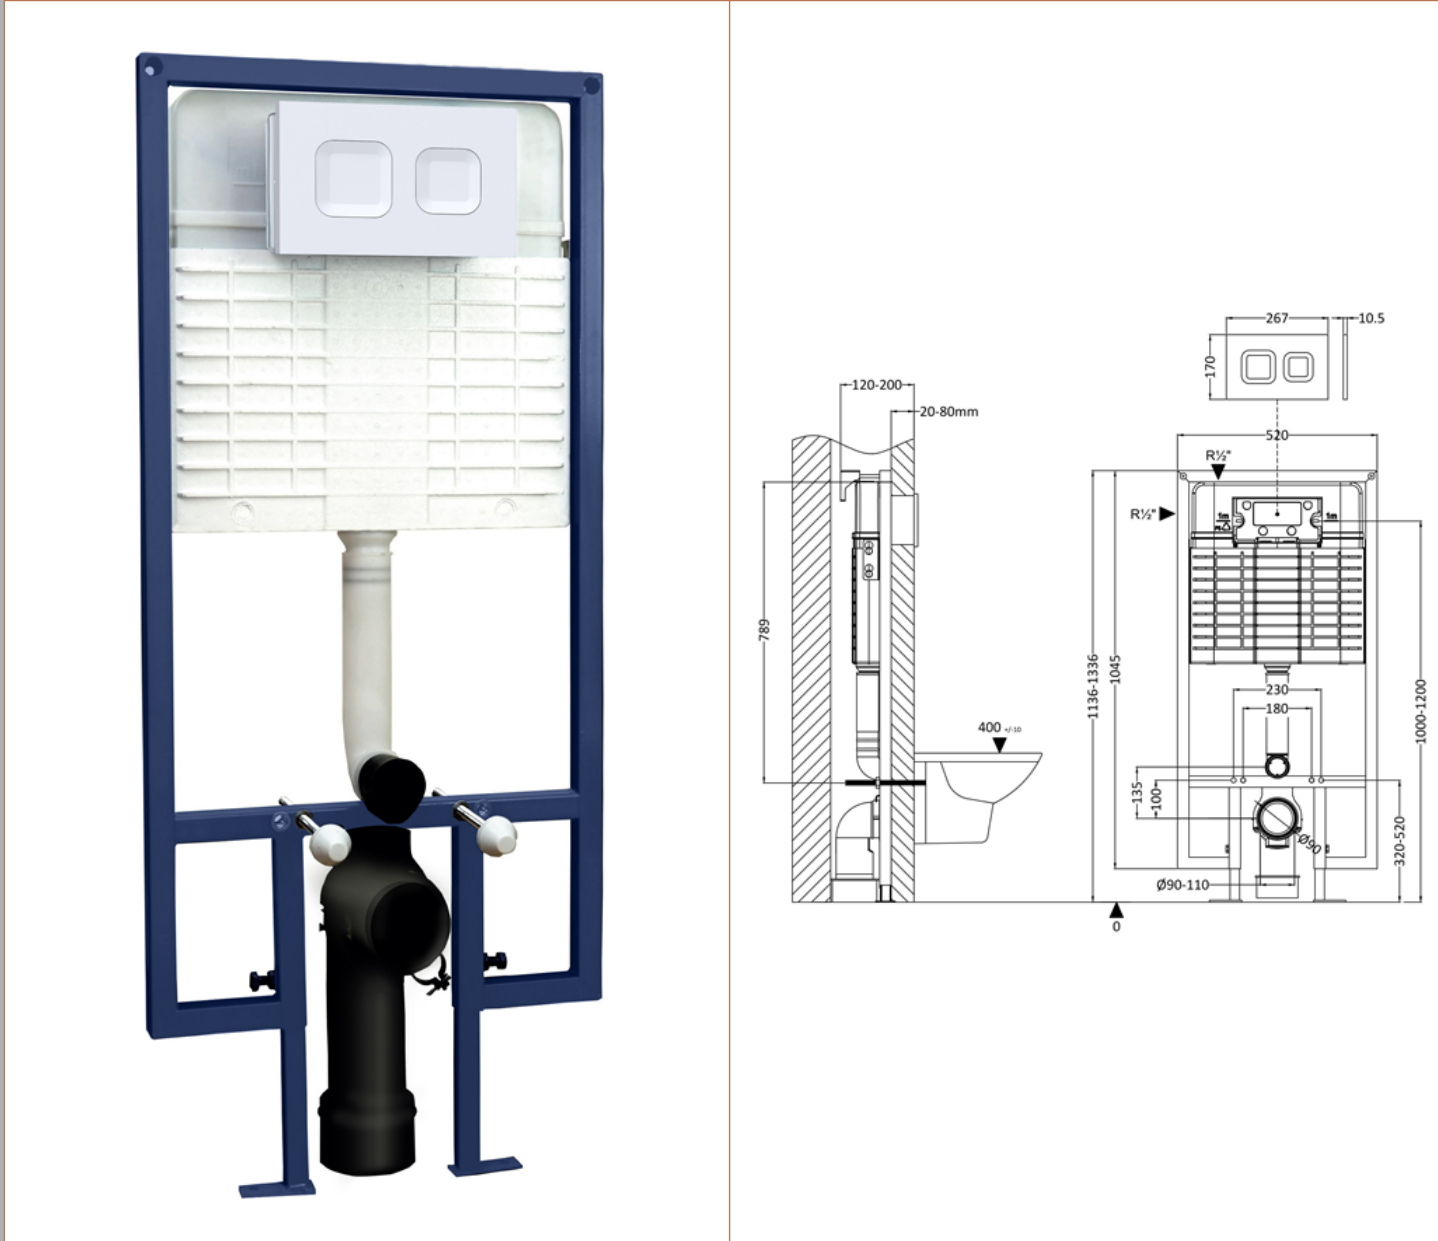

Sales Code: XTY109S

Description: Dual Flush Conc Cist Frame Square Plate

### Packaging Details

Barcode: 5056678460238

**Sales Code:** XTY009PS1

**Description:** Square Dual Flush Push Button White

**Product Dimensions**

Length (mm):	
Width (mm):	267
Height (mm):	170
Depth (mm):	11
Nett Weight (kg):	0.5

Sales Code: XTY009S

Description: Dual Flush Conc Cist Frame Square Plate

### Product Dimensions

Length (mm):	
Width (mm):	520
Height (mm):	1136
Depth (mm):	204
Nett Weight (kg):	11.5