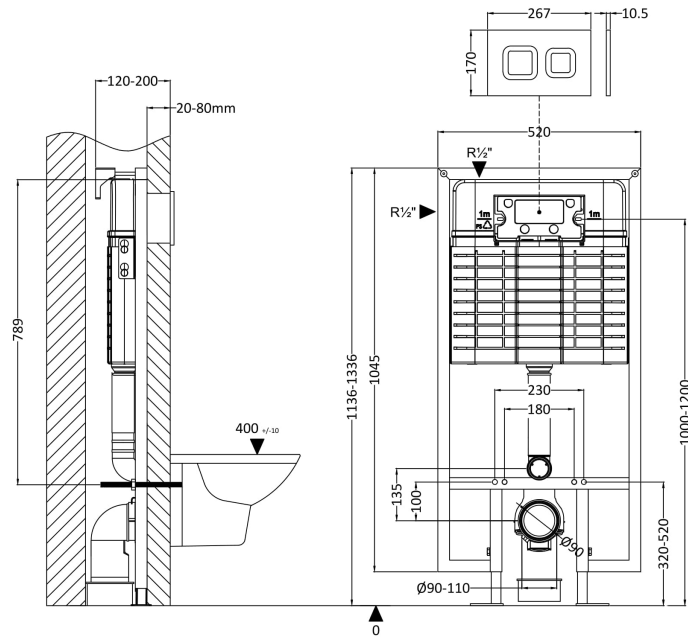

**Packaging Dimensions**

Height (mm):	290
Width (mm):	220
Depth (mm):	50
Gross Weight (kg):	0.5

**Packaging Data**

Box Colour:	Brown Cardboard Box
Box Qty:	1
Label Size:	100 x 50
Label Colour:	White Label
Label Qty:	2

**Outer Box Dimensions (If Applicable)**

Height (mm):	
Width (mm):	
Length (mm):	
Depth (mm):	
Gross Weight (kg):	0
Barcode:	5056678435472

**Product Details**

Country of Origin:	China
Fitting Instruction:	No
CE & UKCA:	Yes
Product Material:	Ss
Heating Element Wattage:	Not Applicable
Colour/Finish:	White
Product Diameter:	Not Applicable
Connection Size:	

### Product Dimensions

Length (mm):	
Width (mm):	520
Height (mm):	1136
Depth (mm):	204
Nett Weight (kg):	11.5

### Packaging Dimensions

Height (mm):	160
Width (mm):	560
Depth (mm):	1125
Gross Weight (kg):	12