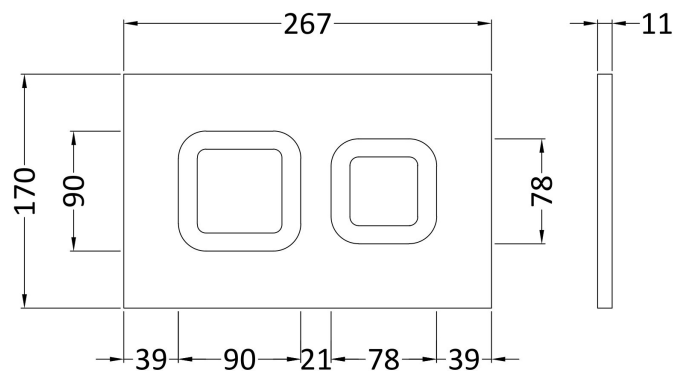

### Packaging Details

Barcode: 5056678460238

**Sales Code:** XTY009PS1

**Description:** Square Dual Flush Push Button White

**Product Dimensions**

Length (mm):	
Width (mm):	267
Height (mm):	170
Depth (mm):	11
Nett Weight (kg):	0.5

**Packaging Dimensions**

Height (mm):	290
Width (mm):	220
Depth (mm):	50
Gross Weight (kg):	0.5

**Packaging Data**

Box Colour:	Brown Cardboard Box
Box Qty:	1
Label Size:	100 x 50
Label Colour:	White Label
Label Qty:	2

**Outer Box Dimensions (If Applicable)**

Height (mm):	
Width (mm):	
Length (mm):	
Depth (mm):	
Gross Weight (kg):	0
Barcode:	5056678435472

**Product Details**

Country of Origin:	China
Fitting Instruction:	No
CE & UKCA:	Yes
Product Material:	Ss
Heating Element Wattage:	Not Applicable
Colour/Finish:	White
Product Diameter:	Not Applicable
Connection Size:	

### Product Dimensions

Length (mm):	
Width (mm):	520
Height (mm):	1136
Depth (mm):	204
Nett Weight (kg):	11.5