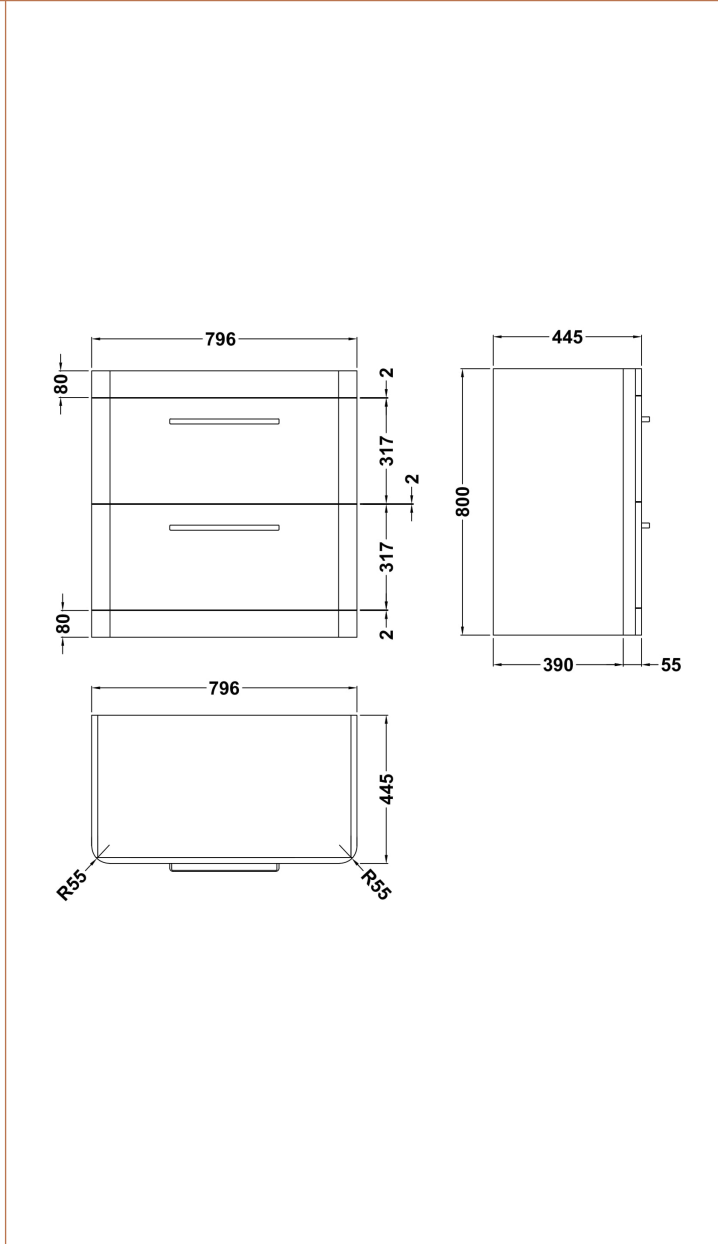

Sales Code: SOL203

Description: Solar 800 F/S 2-Drawer Unit & Basin

Packaging Details

Barcode: 5056211819295

Sales Code: CUR235

Description: 800 F/S 2-Drawer Unit 800 X 796 X 447

Product Dimensions

Height (mm):	800
Width (mm):	796
Depth (mm):	445
Nett Weight (kg):	36

Packaging Dimensions

Height (mm):	870
Width (mm):	870
Depth (mm):	510
Gross Weight (kg):	38

Packaging Data

Box Colour:	Brown Cardboard Box
Box Qty:	1
Label Size:	150 x 100
Label Colour:	White Label
Label Qty:	2

Outer Box Dimensions (If Applicable)

Height (mm):	
Width (mm):	
Depth (mm):	
Gross Weight (kg):	
Barcode:	5056211817888

Product Details

Country of Origin:	Ireland
Fitting Instruction:	No
CE & UKCA:	
FSC Certified Materials:	Yes
Colour:	Cool Grey
Construction Method:	Cam & Wood Dowel
Construction Type:	Rigid
Cabinet Finish:	Mdf Vinyl Smooth Matt
Fascia Finish:	Mdf Vinyl Smooth Matt
Cabinet Thickness (mm):	18
Fascia Thickness (mm):	18
Drawer Included:	Yes
Drawer Type:	80mm High Metal S/C Inc Galler
No of Shelves:	0
Hinge Type:	Not Applicable
Hinge Included:	Not Applicable
Adjustable Legs:	No, Not Required
Fixings Included:	No
Handle Style:	Modern
Waste Shroud:	Yes
Handle Included:	Yes
Handle Type:	D-Shape

Sales Code: PMB005

Description: 800X450mm Poly Marble Basin

Product Dimensions

Height (mm):	450
Width (mm):	800
Depth (mm):	157
Nett Weight (kg):	18.12

Packaging Dimensions

Height (mm):	167
Width (mm):	840
Depth (mm):	470
Gross Weight (kg):	18.12