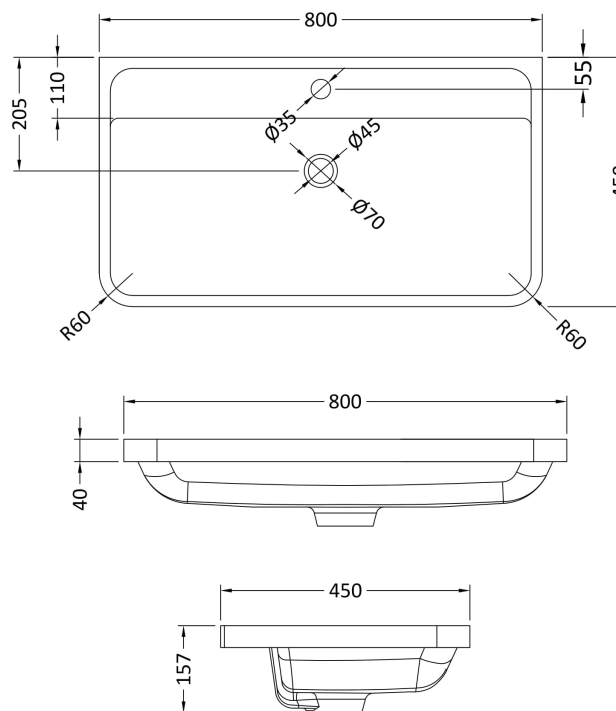

Packaging Dimensions

Height (mm):	870
Width (mm):	870
Depth (mm):	510
Gross Weight (kg):	38

Packaging Data

Box Colour:	Brown Cardboard Box
Box Qty:	1
Label Size:	150 x 100
Label Colour:	White Label
Label Qty:	2

Outer Box Dimensions (If Applicable)

Height (mm):	
Width (mm):	
Depth (mm):	
Gross Weight (kg):	
Barcode:	5056211817888

Product Details

Country of Origin:	Ireland
Fitting Instruction:	No
CE & UKCA:	
FSC Certified Materials:	Yes
Colour:	Cool Grey
Construction Method:	Cam & Wood Dowel
Construction Type:	Rigid
Cabinet Finish:	Mdf Vinyl Smooth Matt
Fascia Finish:	Mdf Vinyl Smooth Matt
Cabinet Thickness (mm):	18
Fascia Thickness (mm):	18
Drawer Included:	Yes
Drawer Type:	80mm High Metal S/C Inc Galler
No of Shelves:	0
Hinge Type:	Not Applicable
Hinge Included:	Not Applicable
Adjustable Legs:	No, Not Required
Fixings Included:	No
Handle Style:	Modern
Waste Shroud:	Yes
Handle Included:	Yes
Handle Type:	D-Shape

Sales Code: PMB005

Description: 800X450mm Poly Marble Basin

Product Dimensions

Height (mm):	450
Width (mm):	800
Depth (mm):	157
Nett Weight (kg):	18.12

Packaging Dimensions

Height (mm):	167
Width (mm):	840
Depth (mm):	470
Gross Weight (kg):	18.12

Packaging Data

Box Colour:	Brown Cardboard Box - Printed
Box Qty:	1
Label Size:	100 x 50
Label Colour:	White Label
Label Qty:	2

Outer Box Dimensions (If Applicable)

Height (mm):	
Width (mm):	
Depth (mm):	
Gross Weight (kg):	
Barcode:	5055369021765