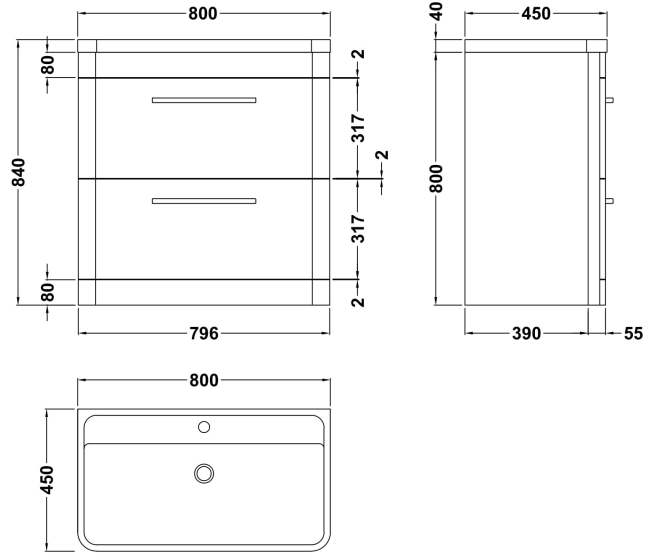

Sales Code: SOL203

Description: Solar 800 F/S 2-Drawer Unit & Basin

Packaging Details

Barcode: 5056211819295

Sales Code: CUR235

Description: 800 F/S 2-Drawer Unit 800 X 796 X 447

Product Dimensions

Height (mm):	800
Width (mm):	796
Depth (mm):	445
Nett Weight (kg):	36

Packaging Dimensions

Height (mm):	870
Width (mm):	870
Depth (mm):	510
Gross Weight (kg):	38

Packaging Data

Box Colour:	Brown Cardboard Box
Box Qty:	1
Label Size:	150 x 100
Label Colour:	White Label
Label Qty:	2

Outer Box Dimensions (If Applicable)

Height (mm):	
Width (mm):	
Depth (mm):	
Gross Weight (kg):	
Barcode:	5056211817888

Product Details

Country of Origin:	Ireland
Fitting Instruction:	No
CE & UKCA:	
FSC Certified Materials:	Yes
Colour:	Cool Grey
Construction Method:	Cam & Wood Dowel
Construction Type:	Rigid
Cabinet Finish:	Mdf Vinyl Smooth Matt
Fascia Finish:	Mdf Vinyl Smooth Matt
Cabinet Thickness (mm):	18
Fascia Thickness (mm):	18
Drawer Included:	Yes
Drawer Type:	80mm High Metal S/C Inc Galler
No of Shelves:	0
Hinge Type:	Not Applicable
Hinge Included:	Not Applicable
Adjustable Legs:	No, Not Required
Fixings Included:	No
Handle Style:	Modern
Waste Shroud:	Yes
Handle Included:	Yes
Handle Type:	D-Shape

Sales Code: PMB005

Description: 800X450mm Poly Marble Basin

Product Dimensions

Height (mm):	450
Width (mm):	800
Depth (mm):	157
Nett Weight (kg):	18.12

Packaging Dimensions

Height (mm):	167
Width (mm):	840
Depth (mm):	470
Gross Weight (kg):	18.12