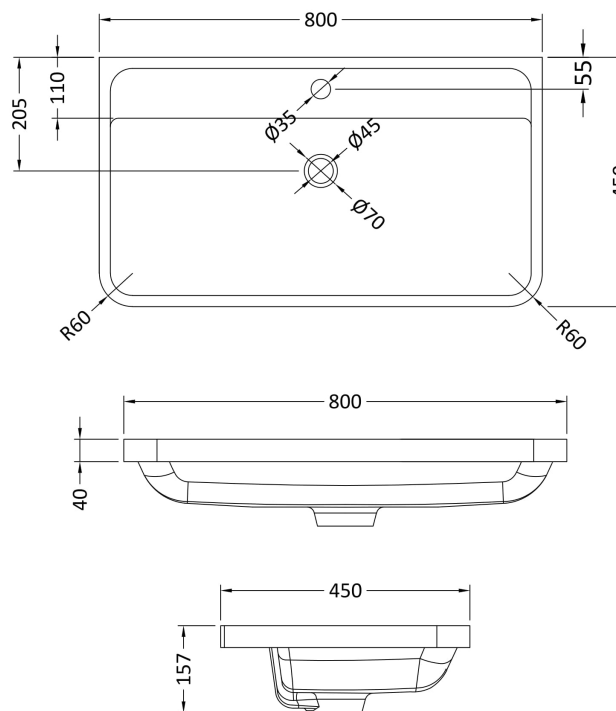

Packaging Dimensions

Height (mm):	870
Width (mm):	870
Depth (mm):	510
Gross Weight (kg):	38

Packaging Data

Box Colour:	Brown Cardboard Box
Box Qty:	1
Label Size:	150 x 100
Label Colour:	White Label
Label Qty:	2

Outer Box Dimensions (If Applicable)

Height (mm):	
Width (mm):	
Depth (mm):	
Gross Weight (kg):	
Barcode:	5056211817871

Product Details

Country of Origin:	Ireland
Fitting Instruction:	No
CE & UKCA:	
FSC Certified Materials:	Yes
Colour:	Pure White
Construction Method:	Cam & Wood Dowel
Construction Type:	Rigid
Cabinet Finish:	Mdf Vinyl Smooth Matt
Fascia Finish:	Mdf Vinyl Smooth Matt
Cabinet Thickness (mm):	18
Fascia Thickness (mm):	18
Drawer Included:	Yes
Drawer Type:	80mm High Metal S/C Inc Galler
No of Shelves:	0
Hinge Type:	Not Applicable
Hinge Included:	Not Applicable
Adjustable Legs:	No, Not Required
Fixings Included:	No
Handle Style:	Modern
Waste Shroud:	Yes
Handle Included:	Yes
Handle Type:	D-Shape

Sales Code: PMB005

Description: 800X450mm Poly Marble Basin

Product Dimensions

Height (mm):	450
Width (mm):	800
Depth (mm):	157
Nett Weight (kg):	18.12

Packaging Dimensions

Height (mm):	167
Width (mm):	840
Depth (mm):	470
Gross Weight (kg):	18.12

Packaging Data

Box Colour:	Brown Cardboard Box - Printed
Box Qty:	1
Label Size:	100 x 50
Label Colour:	White Label
Label Qty:	2

Outer Box Dimensions (If Applicable)

Height (mm):	
Width (mm):	
Depth (mm):	
Gross Weight (kg):	
Barcode:	5055369021765