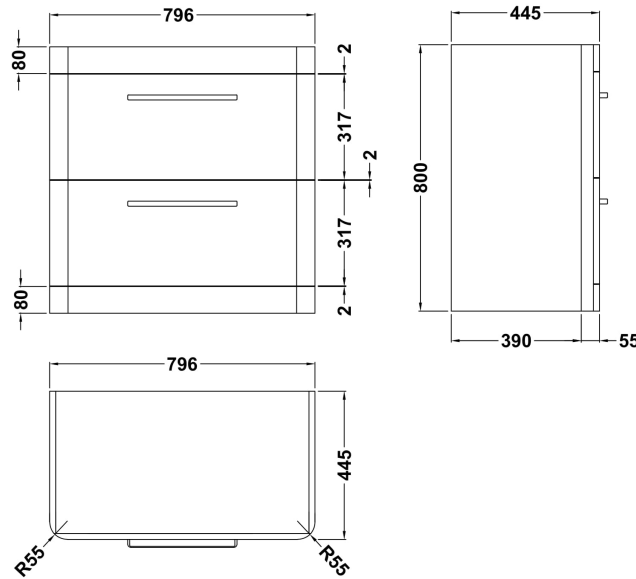

Sales Code: SOL103

Description: Solar 800 F/S 2-Drawer Unit & Basin

Packaging Details

Barcode: 5056211819288

Sales Code: CUR135

Description: 800 F/S 2-Drawer Unit 800 X 796 X 447

Product Dimensions

Height (mm):	800
Width (mm):	796
Depth (mm):	445
Nett Weight (kg):	36

Packaging Dimensions

Height (mm):	870
Width (mm):	870
Depth (mm):	510
Gross Weight (kg):	38

Packaging Data

Box Colour:	Brown Cardboard Box
Box Qty:	1
Label Size:	150 x 100
Label Colour:	White Label
Label Qty:	2

Outer Box Dimensions (If Applicable)

Height (mm):	
Width (mm):	
Depth (mm):	
Gross Weight (kg):	
Barcode:	5056211817871

Product Details

Country of Origin:	Ireland
Fitting Instruction:	No
CE & UKCA:	
FSC Certified Materials:	Yes
Colour:	Pure White
Construction Method:	Cam & Wood Dowel
Construction Type:	Rigid
Cabinet Finish:	Mdf Vinyl Smooth Matt
Fascia Finish:	Mdf Vinyl Smooth Matt
Cabinet Thickness (mm):	18
Fascia Thickness (mm):	18
Drawer Included:	Yes
Drawer Type:	80mm High Metal S/C Inc Galler
No of Shelves:	0
Hinge Type:	Not Applicable
Hinge Included:	Not Applicable
Adjustable Legs:	No, Not Required
Fixings Included:	No
Handle Style:	Modern
Waste Shroud:	Yes
Handle Included:	Yes
Handle Type:	D-Shape

Sales Code: PMB005

Description: 800X450mm Poly Marble Basin

Product Dimensions

Height (mm):	450
Width (mm):	800
Depth (mm):	157
Nett Weight (kg):	18.12

Packaging Dimensions

Height (mm):	167
Width (mm):	840
Depth (mm):	470
Gross Weight (kg):	18.12