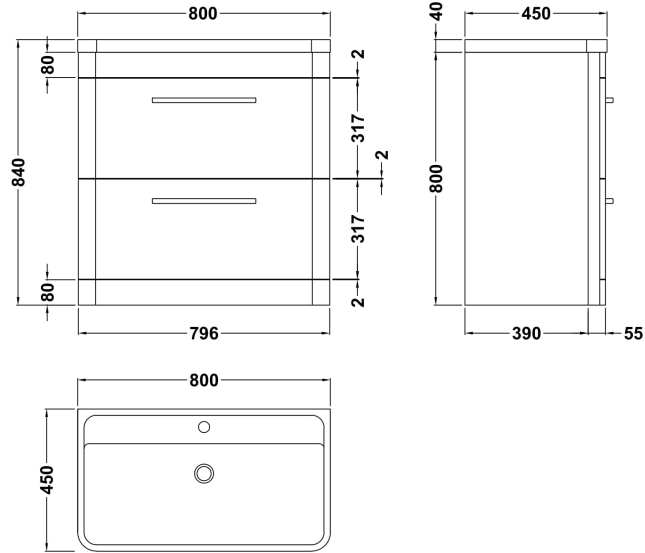

Sales Code: SOL103

Description: Solar 800 F/S 2-Drawer Unit & Basin

Packaging Details

Barcode: 5056211819288

Sales Code: CUR135

Description: 800 F/S 2-Drawer Unit 800 X 796 X 447

Product Dimensions

Height (mm):	800
Width (mm):	796
Depth (mm):	445
Nett Weight (kg):	36

Packaging Dimensions

Height (mm):	870
Width (mm):	870
Depth (mm):	510
Gross Weight (kg):	38

Packaging Data

Box Colour:	Brown Cardboard Box
Box Qty:	1
Label Size:	150 x 100
Label Colour:	White Label
Label Qty:	2

Outer Box Dimensions (If Applicable)

Height (mm):	
Width (mm):	
Depth (mm):	
Gross Weight (kg):	
Barcode:	5056211817871

Product Details

Country of Origin:	Ireland
Fitting Instruction:	No
CE & UKCA:	
FSC Certified Materials:	Yes
Colour:	Pure White
Construction Method:	Cam & Wood Dowel
Construction Type:	Rigid
Cabinet Finish:	Mdf Vinyl Smooth Matt
Fascia Finish:	Mdf Vinyl Smooth Matt
Cabinet Thickness (mm):	18
Fascia Thickness (mm):	18
Drawer Included:	Yes
Drawer Type:	80mm High Metal S/C Inc Galler
No of Shelves:	0
Hinge Type:	Not Applicable
Hinge Included:	Not Applicable
Adjustable Legs:	No, Not Required
Fixings Included:	No
Handle Style:	Modern
Waste Shroud:	Yes
Handle Included:	Yes
Handle Type:	D-Shape

Sales Code: PMB005

Description: 800X450mm Poly Marble Basin

Product Dimensions

Height (mm):	450
Width (mm):	800
Depth (mm):	157
Nett Weight (kg):	18.12

Packaging Dimensions

Height (mm):	167
Width (mm):	840
Depth (mm):	470
Gross Weight (kg):	18.12