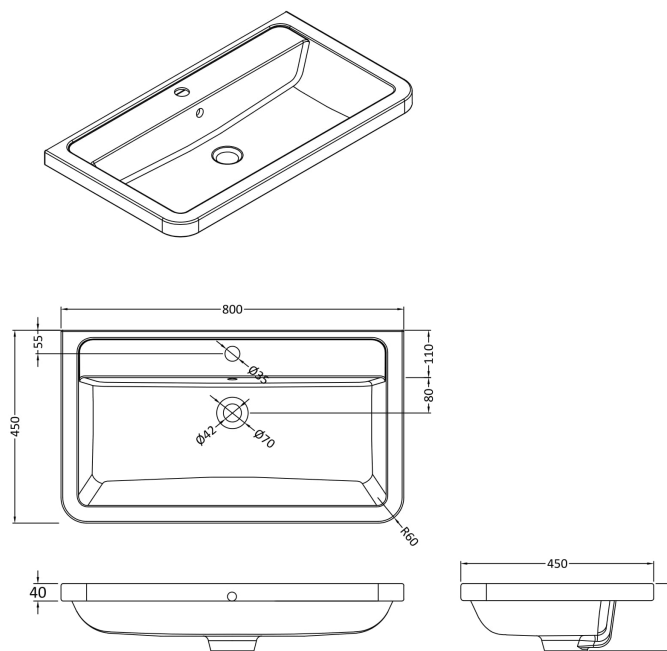

### Product Dimensions

Height (mm):	450
Width (mm):	800
Depth (mm):	157
Nett Weight (kg):	18.12

### Packaging Dimensions

Height (mm):	470
Width (mm):	840
Depth (mm):	167
Gross Weight (kg):	18.12

### Product Dimensions

Height (mm):	500
Width (mm):	796
Depth (mm):	445
Nett Weight (kg):	26

### Packaging Dimensions

Height (mm):	570
Width (mm):	870
Depth (mm):	510
Gross Weight (kg):	28