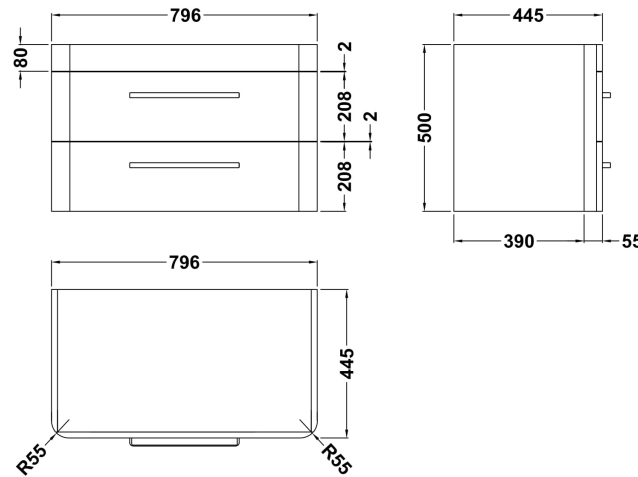

### Product Dimensions

Height (mm):	450
Width (mm):	800
Depth (mm):	157
Nett Weight (kg):	18.12

### Packaging Dimensions

Height (mm):	470
Width (mm):	840
Depth (mm):	167
Gross Weight (kg):	18.12

### Outer Box Dimensions (If Applicable)

Height (mm):	
Width (mm):	
Depth (mm):	
Gross Weight (kg):	
Barcode:	5056211875802

### Product Dimensions

Height (mm):	500
Width (mm):	796
Depth (mm):	445
Nett Weight (kg):	26