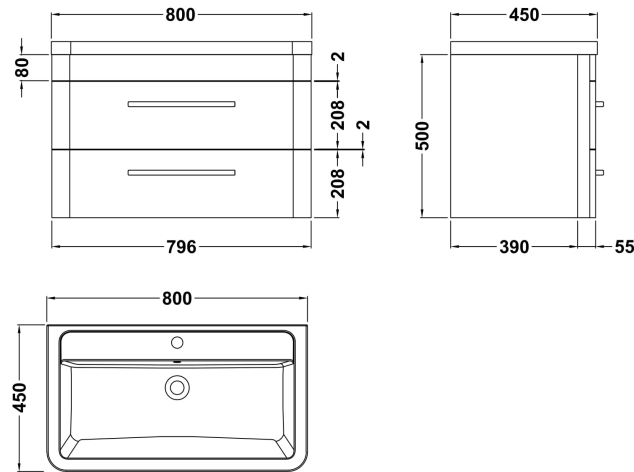

Sales Code: SOL204A

Description: Solar 800 W/H 2-Drawer Unit & Basin

Packaging Details

Barcode: 5056211888376