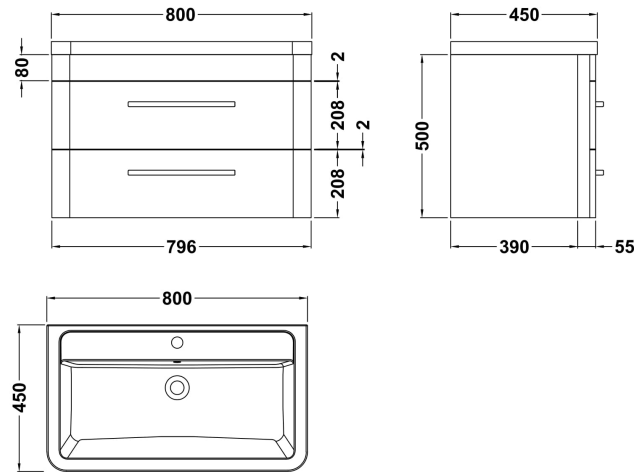

Sales Code: SOL104A

Description: Solar 800 W/H 2-Drawer Unit & Basin

Packaging Details

Barcode: 5056211888338

Sales Code: CBM005

Description: Ceramic Basin 800X450

Product Dimensions

Height (mm):	450
Width (mm):	800
Depth (mm):	157
Nett Weight (kg):	18.12

Packaging Dimensions

Height (mm):	470
Width (mm):	840
Depth (mm):	167
Gross Weight (kg):	18.12

Packaging Data

Box Colour:	Brown Cardboard Box - Printed
Box Qty:	1
Label Size:	100 x 50
Label Colour:	White Label
Label Qty:	2

Outer Box Dimensions (If Applicable)

Height (mm):	
Width (mm):	
Depth (mm):	
Gross Weight (kg):	
Barcode:	5056211875802

Product Details

Country of Origin:	China
Fitting Instruction:	No
Certification: CE & UKCA: No	WRAS: N/A WRAS No: N/A
Product Material:	Vitreous China
Fixing Supplied:	No

Sales Code: CUR195

Description: 800 W/H 2-Drawer Unit 500 X 796 X 447

Product Dimensions

Height (mm):	500
Width (mm):	796
Depth (mm):	445
Nett Weight (kg):	26

Packaging Dimensions

Height (mm):	570
Width (mm):	870
Depth (mm):	510
Gross Weight (kg):	28