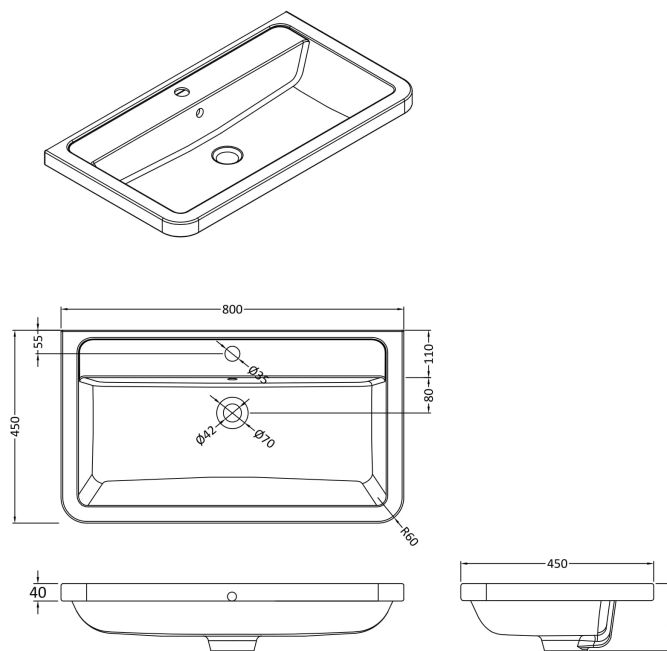

Sales Code: SOL104A

Description: Solar 800 W/H 2-Drawer Unit & Basin

Packaging Details

Barcode: 5056211888338

Sales Code: CBM005

Description: Ceramic Basin 800X450

Product Dimensions

Height (mm):	450
Width (mm):	800
Depth (mm):	157
Nett Weight (kg):	18.12

Packaging Dimensions

Height (mm):	470
Width (mm):	840
Depth (mm):	167
Gross Weight (kg):	18.12

Packaging Data

Box Colour:	Brown Cardboard Box - Printed
Box Qty:	1
Label Size:	100 x 50
Label Colour:	White Label
Label Qty:	2

Outer Box Dimensions (If Applicable)

Height (mm):	
Width (mm):	
Depth (mm):	
Gross Weight (kg):	
Barcode:	5056211875802

Product Details

Country of Origin:	China
Fitting Instruction:	No
Certification: CE & UKCA: No	WRAS: N/A WRAS No: N/A
Product Material:	Vitreous China
Fixing Supplied:	No

Sales Code: CUR195

Description: 800 W/H 2-Drawer Unit 500 X 796 X 447

Product Dimensions

Height (mm):	500
Width (mm):	796
Depth (mm):	445
Nett Weight (kg):	26

Packaging Dimensions

Height (mm):	570
Width (mm):	870
Depth (mm):	510
Gross Weight (kg):	28