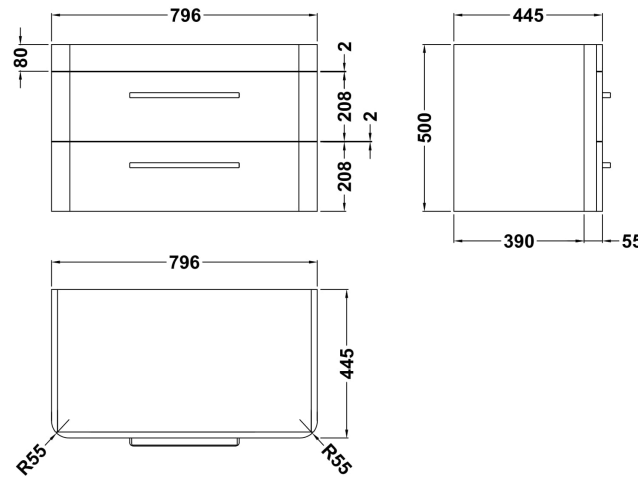

Packaging Dimensions

Height (mm):	470
Width (mm):	840
Depth (mm):	167
Gross Weight (kg):	18.12

Packaging Data

Box Colour:	Brown Cardboard Box - Printed
Box Qty:	1
Label Size:	100 x 50
Label Colour:	White Label
Label Qty:	2

Outer Box Dimensions (If Applicable)

Height (mm):	
Width (mm):	
Depth (mm):	
Gross Weight (kg):	
Barcode:	5056211875802

Product Details

Country of Origin:	China
Fitting Instruction:	No
Certification: CE & UKCA: No	WRAS: N/A WRAS No: N/A
Product Material:	Vitreous China
Fixing Supplied:	No

Sales Code: CUR195

Description: 800 W/H 2-Drawer Unit 500 X 796 X 447

Product Dimensions

Height (mm):	500
Width (mm):	796
Depth (mm):	445
Nett Weight (kg):	26

Packaging Dimensions

Height (mm):	570
Width (mm):	870
Depth (mm):	510
Gross Weight (kg):	28

Packaging Data

Box Colour:	Brown Cardboard Box
Box Qty:	1
Label Size:	150 x 100
Label Colour:	White Label
Label Qty:	2

Outer Box Dimensions (If Applicable)

Height (mm):	
Width (mm):	
Depth (mm):	
Gross Weight (kg):	
Barcode:	5056211817901