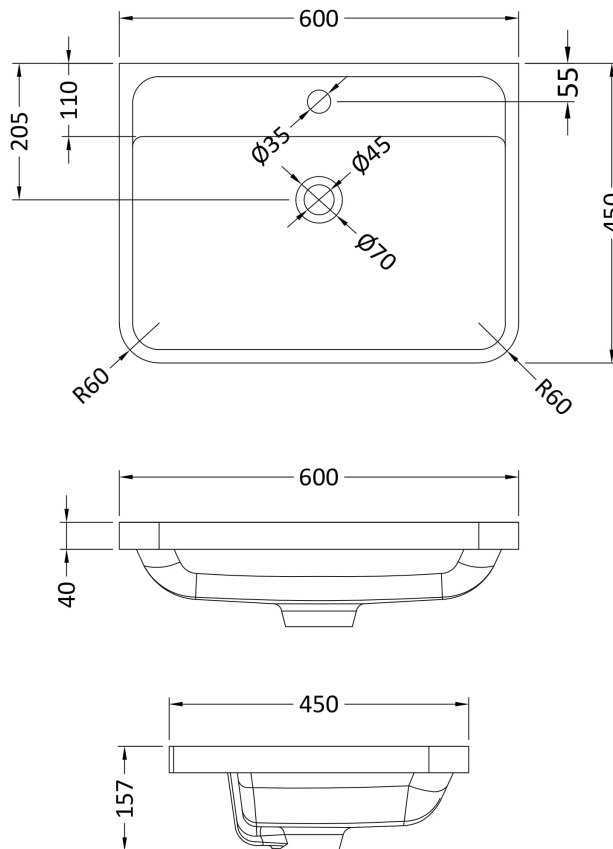

Packaging Dimensions

Height (mm):	570
Width (mm):	670
Depth (mm):	510
Gross Weight (kg):	22.5

Packaging Data

Box Colour:	Brown Cardboard Box
Box Qty:	1
Label Size:	150 x 100
Label Colour:	White Label
Label Qty:	2

Outer Box Dimensions (If Applicable)

Height (mm):	
Width (mm):	
Depth (mm):	
Gross Weight (kg):	
Barcode:	5056211817857

Product Details

Country of Origin:	Ireland
Fitting Instruction:	No
CE & UKCA:	
FSC Certified Materials:	Yes
Colour:	Cool Grey
Construction Method:	Cam & Wood Dowel
Construction Type:	Rigid
Cabinet Finish:	Mdf Vinyl Smooth Matt
Fascia Finish:	Mdf Vinyl Smooth Matt
Cabinet Thickness (mm):	18
Fascia Thickness (mm):	18
Drawer Included:	Yes
Drawer Type:	80mm High Metal S/C Inc Galler
No of Shelves:	0
Hinge Type:	Not Applicable
Hinge Included:	Not Applicable
Adjustable Legs:	Not Applicable
Fixings Included:	Yes
Handle Style:	Modern
Waste Shroud:	Yes
Handle Included:	Yes
Handle Type:	D-Shape

Sales Code: PMB003

Description: 600X450mm Poly Marble Basin

Product Dimensions

Height (mm):	450
Width (mm):	600
Depth (mm):	157
Nett Weight (kg):	12.82

Packaging Dimensions

Height (mm):	167
Width (mm):	640
Depth (mm):	470
Gross Weight (kg):	12.82

Packaging Data

Box Colour:	Brown Cardboard Box - Printed
Box Qty:	1
Label Size:	100 x 50
Label Colour:	White Label
Label Qty:	2

Outer Box Dimensions (If Applicable)

Height (mm):	
Width (mm):	
Depth (mm):	
Gross Weight (kg):	
Barcode:	5055369021734