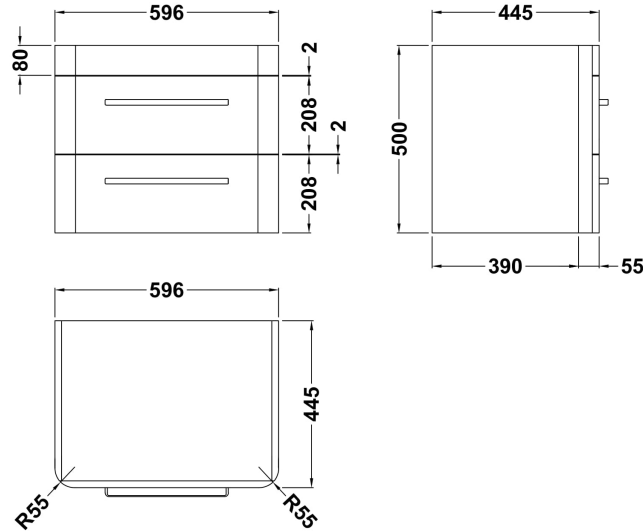

Sales Code: SOL202

Description: Solar 600 W/H 2-Drawer Unit & Basin

Packaging Details

Barcode: 5056211819264

Sales Code: CUR293

Description: 600 W/H 2-Drawer Unit 500 X 596 X 447

Product Dimensions

Height (mm):	500
Width (mm):	596
Depth (mm):	445
Nett Weight (kg):	20.5

Packaging Dimensions

Height (mm):	570
Width (mm):	670
Depth (mm):	510
Gross Weight (kg):	22.5

Packaging Data

Box Colour:	Brown Cardboard Box
Box Qty:	1
Label Size:	150 x 100
Label Colour:	White Label
Label Qty:	2

Outer Box Dimensions (If Applicable)

Height (mm):	
Width (mm):	
Depth (mm):	
Gross Weight (kg):	
Barcode:	5056211817857

Product Details

Country of Origin:	Ireland
Fitting Instruction:	No
CE & UKCA:	
FSC Certified Materials:	Yes
Colour:	Cool Grey
Construction Method:	Cam & Wood Dowel
Construction Type:	Rigid
Cabinet Finish:	Mdf Vinyl Smooth Matt
Fascia Finish:	Mdf Vinyl Smooth Matt
Cabinet Thickness (mm):	18
Fascia Thickness (mm):	18
Drawer Included:	Yes
Drawer Type:	80mm High Metal S/C Inc Galler
No of Shelves:	0
Hinge Type:	Not Applicable
Hinge Included:	Not Applicable
Adjustable Legs:	Not Applicable
Fixings Included:	Yes
Handle Style:	Modern
Waste Shroud:	Yes
Handle Included:	Yes
Handle Type:	D-Shape

Sales Code: PMB003

Description: 600X450mm Poly Marble Basin

Product Dimensions

Height (mm):	450
Width (mm):	600
Depth (mm):	157
Nett Weight (kg):	12.82

Packaging Dimensions

Height (mm):	167
Width (mm):	640
Depth (mm):	470
Gross Weight (kg):	12.82