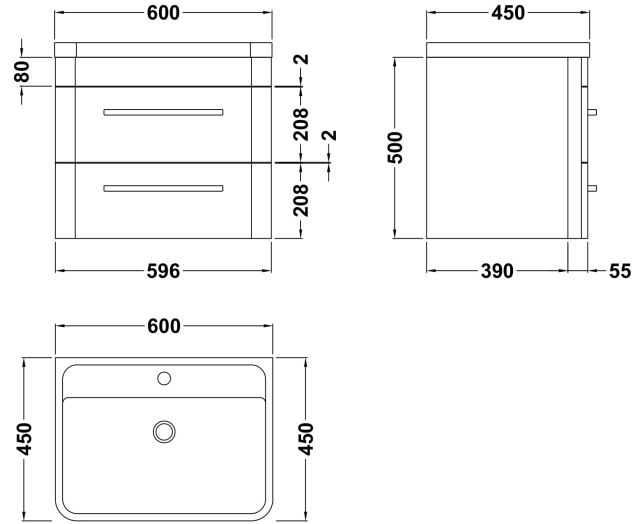

Sales Code: SOL202

Description: Solar 600 W/H 2-Drawer Unit & Basin

Packaging Details

Barcode: 5056211819264

Sales Code: CUR293

Description: 600 W/H 2-Drawer Unit 500 X 596 X 447

Product Dimensions

Height (mm):	500
Width (mm):	596
Depth (mm):	445
Nett Weight (kg):	20.5

Packaging Dimensions

Height (mm):	570
Width (mm):	670
Depth (mm):	510
Gross Weight (kg):	22.5

Packaging Data

Box Colour:	Brown Cardboard Box
Box Qty:	1
Label Size:	150 x 100
Label Colour:	White Label
Label Qty:	2

Outer Box Dimensions (If Applicable)

Height (mm):	
Width (mm):	
Depth (mm):	
Gross Weight (kg):	
Barcode:	5056211817857

Product Details

Country of Origin:	Ireland
Fitting Instruction:	No
CE & UKCA:	
FSC Certified Materials:	Yes
Colour:	Cool Grey
Construction Method:	Cam & Wood Dowel
Construction Type:	Rigid
Cabinet Finish:	Mdf Vinyl Smooth Matt
Fascia Finish:	Mdf Vinyl Smooth Matt
Cabinet Thickness (mm):	18
Fascia Thickness (mm):	18
Drawer Included:	Yes
Drawer Type:	80mm High Metal S/C Inc Galler
No of Shelves:	0
Hinge Type:	Not Applicable
Hinge Included:	Not Applicable
Adjustable Legs:	Not Applicable
Fixings Included:	Yes
Handle Style:	Modern
Waste Shroud:	Yes
Handle Included:	Yes
Handle Type:	D-Shape

Sales Code: PMB003

Description: 600X450mm Poly Marble Basin

Product Dimensions

Height (mm):	450
Width (mm):	600
Depth (mm):	157
Nett Weight (kg):	12.82

Packaging Dimensions

Height (mm):	167
Width (mm):	640
Depth (mm):	470
Gross Weight (kg):	12.82