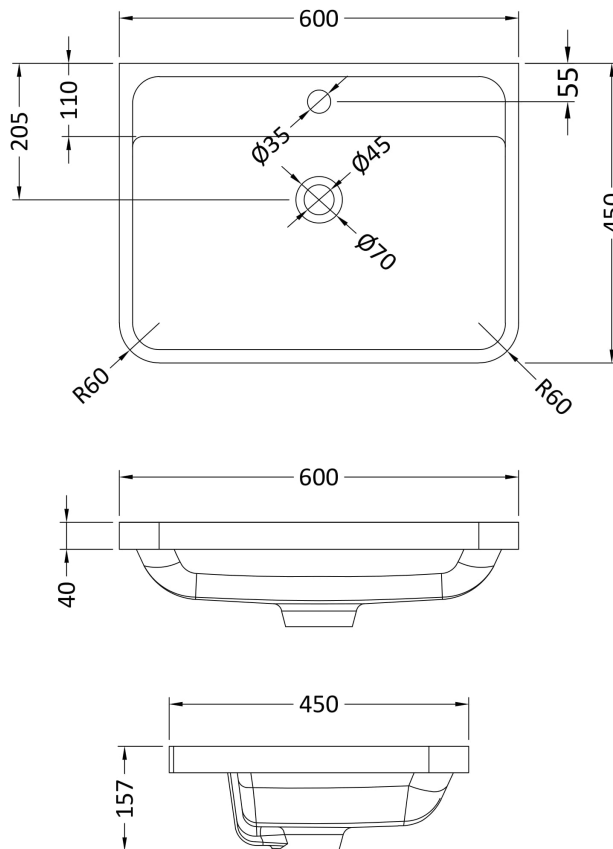

Packaging Dimensions

Height (mm):	570
Width (mm):	670
Depth (mm):	510
Gross Weight (kg):	22.5

Packaging Data

Box Colour:	Brown Cardboard Box
Box Qty:	1
Label Size:	150 x 100
Label Colour:	White Label
Label Qty:	2

Outer Box Dimensions (If Applicable)

Height (mm):	
Width (mm):	
Depth (mm):	
Gross Weight (kg):	
Barcode:	5056211817840

Product Details

Country of Origin:	Ireland
Fitting Instruction:	No
CE & UKCA:	
FSC Certified Materials:	Yes
Colour:	Pure White
Construction Method:	Cam & Wood Dowel
Construction Type:	Rigid
Cabinet Finish:	Mdf Vinyl Smooth Matt
Fascia Finish:	Mdf Vinyl Smooth Matt
Cabinet Thickness (mm):	18
Fascia Thickness (mm):	18
Drawer Included:	Yes
Drawer Type:	80mm High Metal S/C Inc Galler
No of Shelves:	0
Hinge Type:	Not Applicable
Hinge Included:	Not Applicable
Adjustable Legs:	Not Applicable
Fixings Included:	Yes
Handle Style:	Modern
Waste Shroud:	Yes
Handle Included:	Yes
Handle Type:	D-Shape

Sales Code: PMB003

Description: 600X450mm Poly Marble Basin

Product Dimensions

Height (mm):	450
Width (mm):	600
Depth (mm):	157
Nett Weight (kg):	12.82

Packaging Dimensions

Height (mm):	167
Width (mm):	640
Depth (mm):	470
Gross Weight (kg):	12.82

Packaging Data

Box Colour:	Brown Cardboard Box - Printed
Box Qty:	1
Label Size:	100 x 50
Label Colour:	White Label
Label Qty:	2

Outer Box Dimensions (If Applicable)

Height (mm):	
Width (mm):	
Depth (mm):	
Gross Weight (kg):	
Barcode:	5055369021734