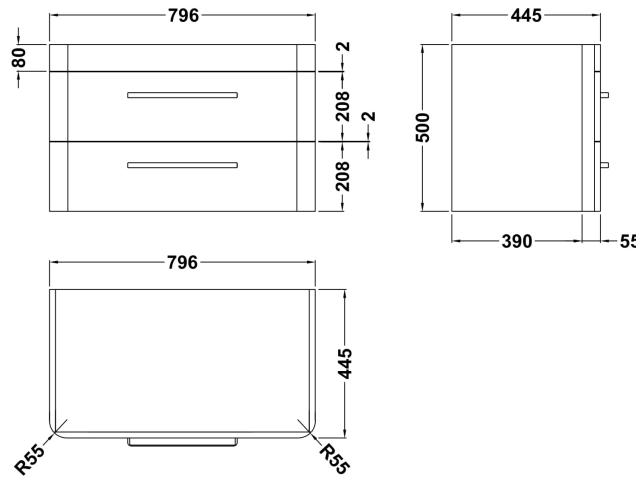

Sales Code: SOL204

Description: Solar 800 W/H 2-Drawer Unit & Basin

Packaging Details

Barcode: 5056211819325

Sales Code: CUR295

Description: 800 W/H 2-Drawer Unit 500 X 796 X 447

Product Dimensions

Height (mm):	500
Width (mm):	796
Depth (mm):	445
Nett Weight (kg):	26

Packaging Dimensions

Height (mm):	570
Width (mm):	870
Depth (mm):	510
Gross Weight (kg):	28

Packaging Data

Box Colour:	Brown Cardboard Box
Box Qty:	1
Label Size:	150 x 100
Label Colour:	White Label
Label Qty:	2

Outer Box Dimensions (If Applicable)

Height (mm):	
Width (mm):	
Depth (mm):	
Gross Weight (kg):	
Barcode:	5056211817918

Product Details

Country of Origin:	Ireland
Fitting Instruction:	No
CE & UKCA:	
FSC Certified Materials:	Yes
Colour:	Cool Grey
Construction Method:	Cam & Wood Dowel
Construction Type:	Rigid
Cabinet Finish:	Mdf Vinyl Smooth Matt
Fascia Finish:	Mdf Vinyl Smooth Matt
Cabinet Thickness (mm):	18
Fascia Thickness (mm):	18
Drawer Included:	Yes
Drawer Type:	80mm High Metal S/C Inc Galler
No of Shelves:	0
Hinge Type:	Not Applicable
Hinge Included:	Not Applicable
Adjustable Legs:	Not Applicable
Fixings Included:	Yes
Handle Style:	Modern
Waste Shroud:	Yes
Handle Included:	Yes
Handle Type:	D-Shape

Sales Code: PMB005

Description: 800X450mm Poly Marble Basin

Product Dimensions

Height (mm):	450
Width (mm):	800
Depth (mm):	157
Nett Weight (kg):	18.12

Packaging Dimensions

Height (mm):	167
Width (mm):	840
Depth (mm):	470
Gross Weight (kg):	18.12