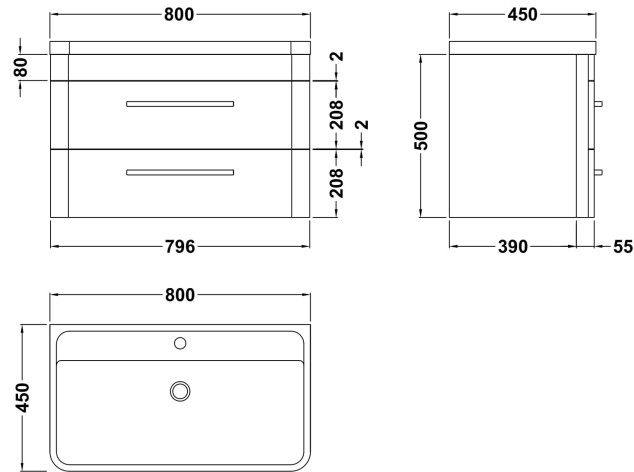

Sales Code: SOL204

Description: Solar 800 W/H 2-Drawer Unit & Basin

Packaging Details

Barcode: 5056211819325

Sales Code: CUR295

Description: 800 W/H 2-Drawer Unit 500 X 796 X 447

Product Dimensions

Height (mm):	500
Width (mm):	796
Depth (mm):	445
Nett Weight (kg):	26

Packaging Dimensions

Height (mm):	570
Width (mm):	870
Depth (mm):	510
Gross Weight (kg):	28

Packaging Data

Box Colour:	Brown Cardboard Box
Box Qty:	1
Label Size:	150 x 100
Label Colour:	White Label
Label Qty:	2

Outer Box Dimensions (If Applicable)

Height (mm):	
Width (mm):	
Depth (mm):	
Gross Weight (kg):	
Barcode:	5056211817918

Product Details

Country of Origin:	Ireland
Fitting Instruction:	No
CE & UKCA:	
FSC Certified Materials:	Yes
Colour:	Cool Grey
Construction Method:	Cam & Wood Dowel
Construction Type:	Rigid
Cabinet Finish:	Mdf Vinyl Smooth Matt
Fascia Finish:	Mdf Vinyl Smooth Matt
Cabinet Thickness (mm):	18
Fascia Thickness (mm):	18
Drawer Included:	Yes
Drawer Type:	80mm High Metal S/C Inc Galler
No of Shelves:	0
Hinge Type:	Not Applicable
Hinge Included:	Not Applicable
Adjustable Legs:	Not Applicable
Fixings Included:	Yes
Handle Style:	Modern
Waste Shroud:	Yes
Handle Included:	Yes
Handle Type:	D-Shape

Sales Code: PMB005

Description: 800X450mm Poly Marble Basin

Product Dimensions

Height (mm):	450
Width (mm):	800
Depth (mm):	157
Nett Weight (kg):	18.12

Packaging Dimensions

Height (mm):	167
Width (mm):	840
Depth (mm):	470
Gross Weight (kg):	18.12