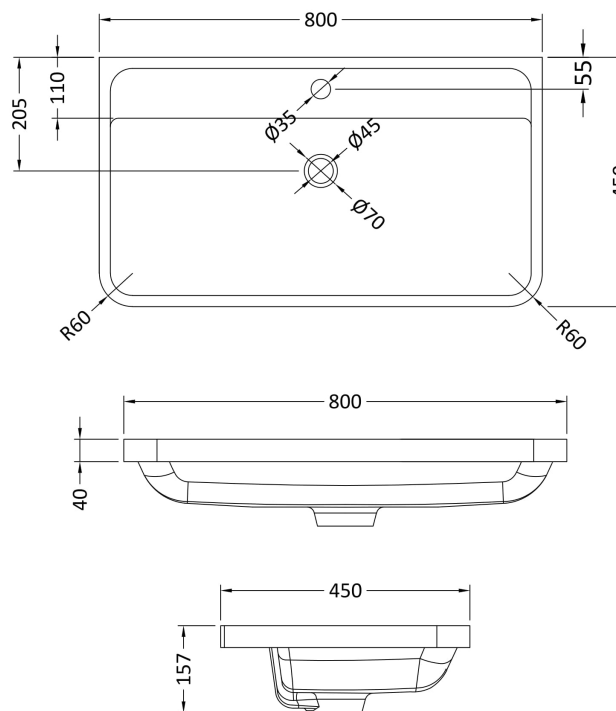

Packaging Dimensions

Height (mm):	570
Width (mm):	870
Depth (mm):	510
Gross Weight (kg):	28

Packaging Data

Box Colour:	Brown Cardboard Box
Box Qty:	1
Label Size:	150 x 100
Label Colour:	White Label
Label Qty:	2

Outer Box Dimensions (If Applicable)

Height (mm):	
Width (mm):	
Depth (mm):	
Gross Weight (kg):	
Barcode:	5056211817918

Product Details

Country of Origin:	Ireland
Fitting Instruction:	No
CE & UKCA:	
FSC Certified Materials:	Yes
Colour:	Cool Grey
Construction Method:	Cam & Wood Dowel
Construction Type:	Rigid
Cabinet Finish:	Mdf Vinyl Smooth Matt
Fascia Finish:	Mdf Vinyl Smooth Matt
Cabinet Thickness (mm):	18
Fascia Thickness (mm):	18
Drawer Included:	Yes
Drawer Type:	80mm High Metal S/C Inc Galler
No of Shelves:	0
Hinge Type:	Not Applicable
Hinge Included:	Not Applicable
Adjustable Legs:	Not Applicable
Fixings Included:	Yes
Handle Style:	Modern
Waste Shroud:	Yes
Handle Included:	Yes
Handle Type:	D-Shape

Sales Code: PMB005

Description: 800X450mm Poly Marble Basin

Product Dimensions

Height (mm):	450
Width (mm):	800
Depth (mm):	157
Nett Weight (kg):	18.12

Packaging Dimensions

Height (mm):	167
Width (mm):	840
Depth (mm):	470
Gross Weight (kg):	18.12

Packaging Data

Box Colour:	Brown Cardboard Box - Printed
Box Qty:	1
Label Size:	100 x 50
Label Colour:	White Label
Label Qty:	2

Outer Box Dimensions (If Applicable)

Height (mm):	
Width (mm):	
Depth (mm):	
Gross Weight (kg):	
Barcode:	5055369021765