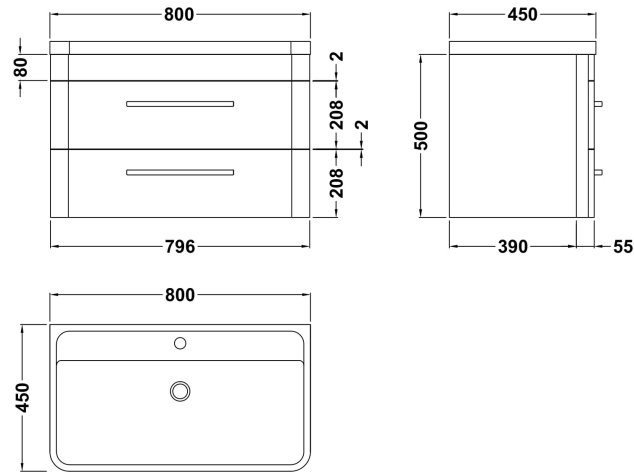

Sales Code: SOL304

Description: Solar 800 W/H 2-Drawer Unit & Basin

Packaging Details

Barcode: 5056211819332