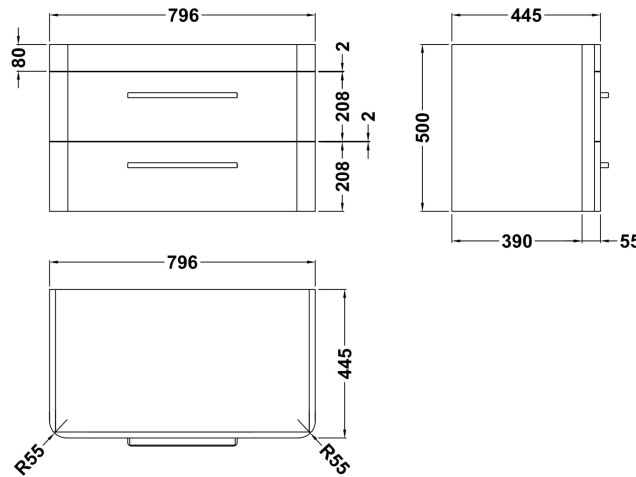

### Product Dimensions

Height (mm):	500
Width (mm):	796
Depth (mm):	445
Nett Weight (kg):	26

### Packaging Dimensions

Height (mm):	570
Width (mm):	870
Depth (mm):	510
Gross Weight (kg):	28

### Product Dimensions

Height (mm):	450
Width (mm):	800
Depth (mm):	157
Nett Weight (kg):	18.12

### Packaging Dimensions

Height (mm):	167
Width (mm):	840
Depth (mm):	470
Gross Weight (kg):	18.12