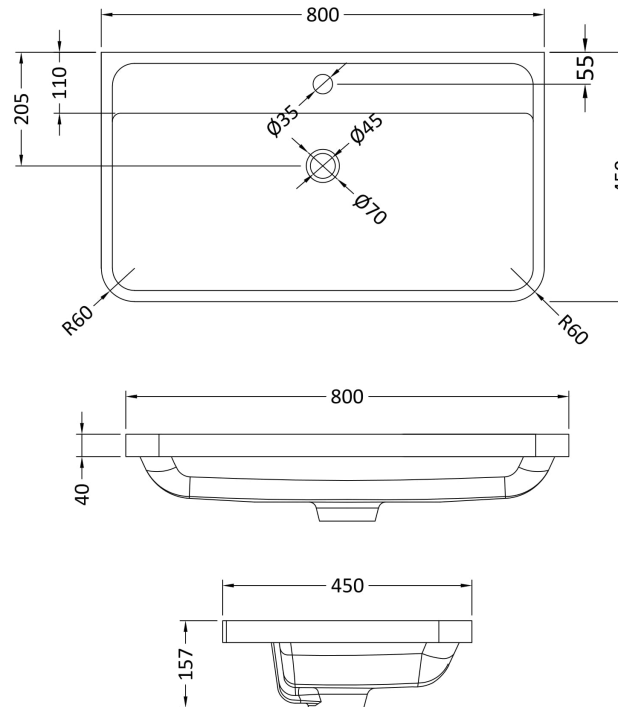

### Product Dimensions

Height (mm):	500
Width (mm):	796
Depth (mm):	445
Nett Weight (kg):	26

### Packaging Dimensions

Height (mm):	570
Width (mm):	870
Depth (mm):	510
Gross Weight (kg):	28

### Outer Box Dimensions (If Applicable)

Height (mm):	
Width (mm):	
Depth (mm):	
Gross Weight (kg):	
Barcode:	5056211817925

### Product Dimensions

Height (mm):	450
Width (mm):	800
Depth (mm):	157
Nett Weight (kg):	18.12