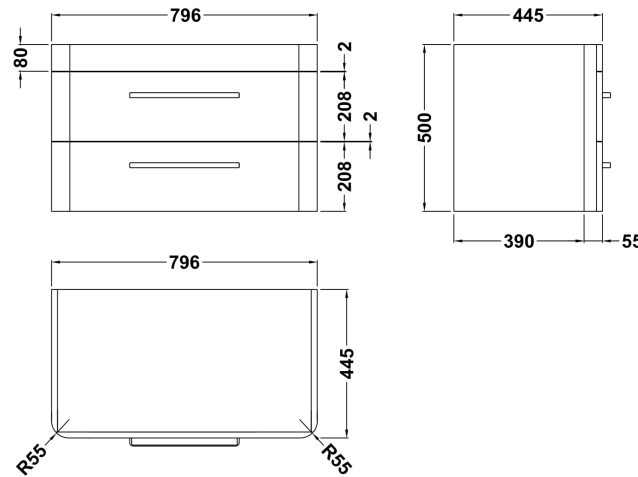

### Product Dimensions

Height (mm):	500
Width (mm):	796
Depth (mm):	445
Nett Weight (kg):	26

### Packaging Dimensions

Height (mm):	570
Width (mm):	870
Depth (mm):	510
Gross Weight (kg):	28

### Product Dimensions

Height (mm):	450
Width (mm):	800
Depth (mm):	157
Nett Weight (kg):	18.12

### Packaging Dimensions

Height (mm):	167
Width (mm):	840
Depth (mm):	470
Gross Weight (kg):	18.12