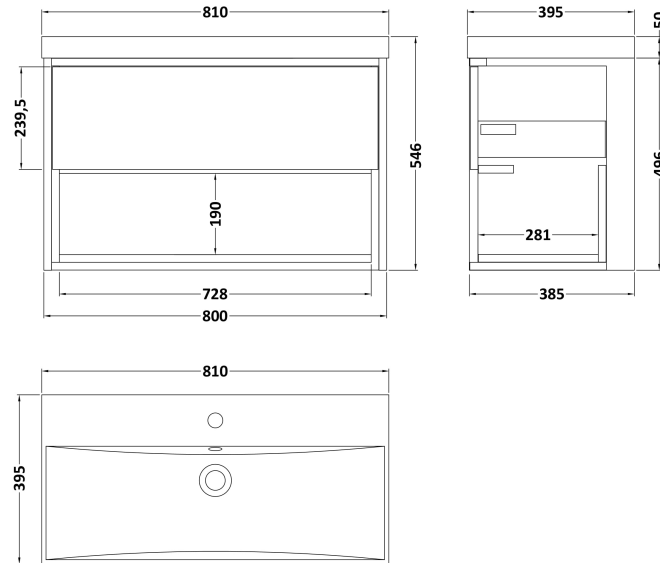

Sales Code: CST988D

Description: 800 W/H Drawer Unit & Basin 3

Packaging Details

Barcode: 5056211885399

Sales Code: FMC988

Description: 800mm W/H Van With Open Shelf

Product Dimensions

Height (mm):	500
Width (mm):	800
Depth (mm):	390
Nett Weight (kg):	30.8

Packaging Dimensions

Height (mm):	500
Width (mm):	798
Depth (mm):	383
Gross Weight (kg):	31.8

Packaging Data

Box Colour:	Brown Cardboard Box
Box Qty:	1
Label Size:	100 x 50
Label Colour:	White Label
Label Qty:	2

Sales Code: NVM035

Description: 800 Thin Edged Basin 1Th

Product Dimensions

Height (mm):	170
Width (mm):	810
Depth (mm):	395
Nett Weight (kg):	14.5

Packaging Dimensions

Height (mm):	190
Width (mm):	830
Depth (mm):	415
Gross Weight (kg):	15

Packaging Data

Box Colour:	Brown Cardboard Box
Box Qty:	1
Label Size:	100 x 50
Label Colour:	White Label
Label Qty:	2

Outer Box Dimensions (If Applicable)

Height (mm):	
Width (mm):	
Depth (mm):	
Gross Weight (kg):	
Barcode:	5056211853435