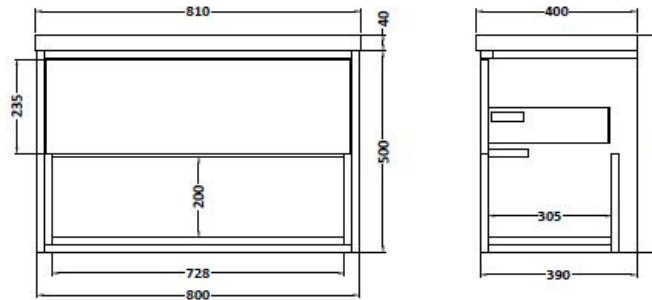

Sales Code: CST988D

Description: 800 W/H Drawer Unit & Basin 3

Packaging Details

Barcode: 5056211885399

Sales Code: FMC988

Description: 800mm W/H Van With Open Shelf

Product Dimensions

Height (mm):	500
Width (mm):	800
Depth (mm):	390
Nett Weight (kg):	30.8

Packaging Dimensions

Height (mm):	500
Width (mm):	798
Depth (mm):	383
Gross Weight (kg):	31.8

Packaging Data

Box Colour:	Brown Cardboard Box
Box Qty:	1
Label Size:	100 x 50
Label Colour:	White Label
Label Qty:	2

Outer Box Dimensions (If Applicable)

Height (mm):	
Width (mm):	
Depth (mm):	
Gross Weight (kg):	
Barcode:	5055369097043

Product Details

Country of Origin:	Ireland
Fitting Instruction:	No
CE & UKCA:	N/A
FSC Certified Materials:	Yes
Colour:	White Gloss/Nat Oak
Construction Method:	Glue & Dowelled
Construction Type:	Rigid
Cabinet Finish:	MFC Gloss
Fascia Finish:	Mdf Vinyl Gloss
Cabinet Thickness (mm):	18
Fascia Thickness (mm):	18
Drawer Included:	Yes
Drawer Type:	Blum Tip-On (Push To Open)
No of Shelves:	0
Hinge Type:	Not Applicable
Hinge Included:	No
Adjustable Legs:	No
Fixings Included:	Yes
Handle Style:	Not Applicable
Waste Shroud:	Yes
Handle Included:	No, Not Required
Handle Type:	Handleless

Sales Code: NVM035

Description: 800 Thin Edged Basin 1Th

Product Dimensions

Height (mm):	170
Width (mm):	810
Depth (mm):	395
Nett Weight (kg):	14.5

Packaging Dimensions

Height (mm):	190
Width (mm):	830
Depth (mm):	415
Gross Weight (kg):	15