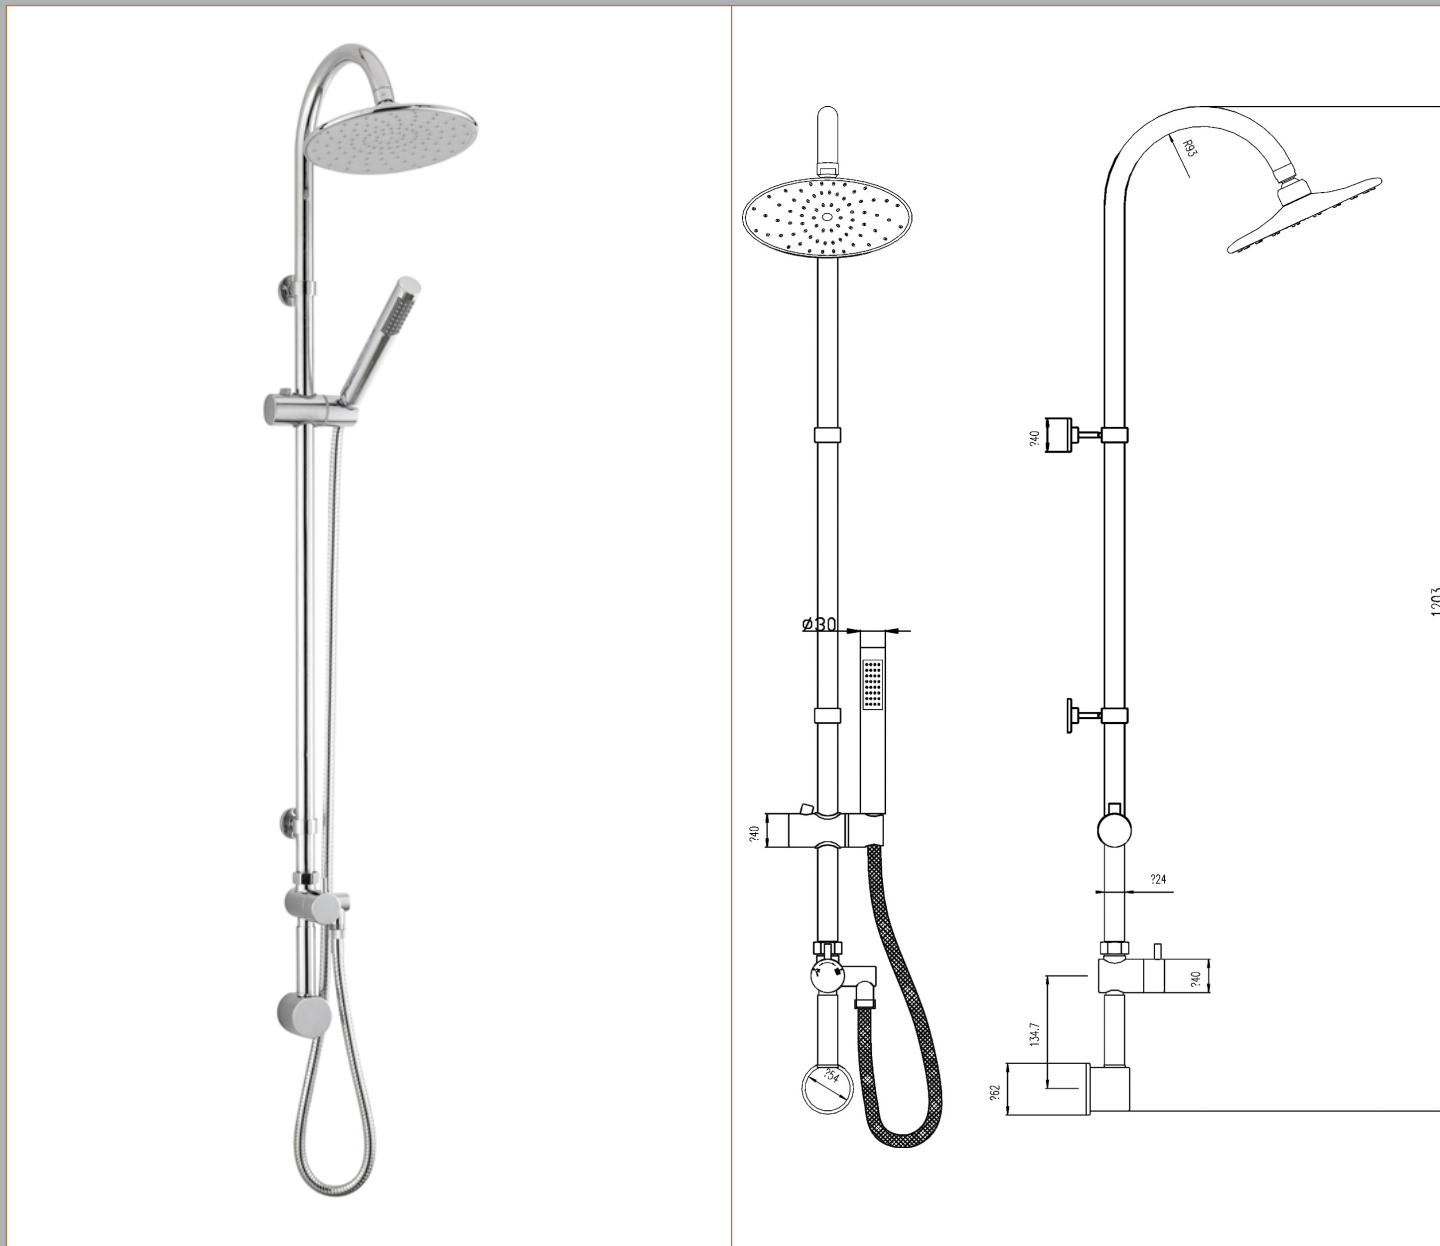

Sales Code: A3115

Description: Destiny Shower Kit W/ Conc Outlet Elbow

Product Dimensions

Length (mm):	
Width (mm):	200
Height (mm):	1203
Depth (mm):	380
Nett Weight (kg):	3.74

Packaging Dimensions

Length (mm):	1070
Width (mm):	265
Height (mm):	110
Gross Weight (kg):	3.74

Packaging Data

Box Colour:	White Cardboard Box
Box Qty:	1
Label Size:	100 x 50
Label Colour:	White Label
Label Qty:	2

Outer Box Dimensions (If Applicable)

Length (mm):	
Width (mm):	1080
Height (mm):	245
Depth (mm):	570
Gross Weight (kg):	15
Barcode:	5055369008797

Product Details

Country of Origin:	United Kingdom
Fitting Instruction:	No
Product Material:	Brass/ABS
Mount Type:	Surface, Wall
Outlet Elbow Supplied:	No
Easy Clean:	Yes
Head Included:	Yes
Handset Included:	Yes
Body Jets Included:	No
No of Body Jets:	Not Applicable
Operating Pressure (bar):	1
Valve/Cartridge Type:	Not Applicable
Flow Rates (L/min):	0.1 bar: N/A 0.5 bar: N/A 1 bar: N/A 2 bar: N/A 3 bar: N/A
TMV2 Approved:	No Approval No: N/A
TMV3 Approved:	No Approval No: N/A
WRAS Approved:	No Approval No: N/A
Head Function:	Single
Handset Function:	Single Setting
Body Jet Info:	Not Applicable
Pipe Size:	15 mm
Pipe Centres:	N/A
Colour/Finish:	Chrome
Hose Included:	Yes
No. of Outlets:	2