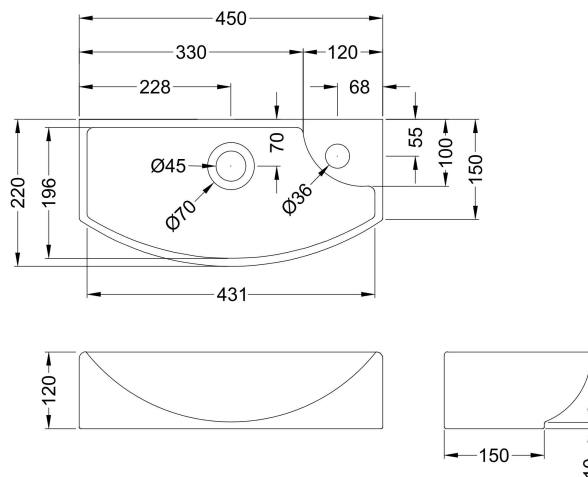

Packaging Dimensions

Height (mm):	800
Width (mm):	410
Depth (mm):	235
Gross Weight (kg):	12

Packaging Data

Box Colour:	Brown Cardboard Box
Box Qty:	1
Label Size:	50 x 100
Label Colour:	White Label
Label Qty:	2

Outer Box Dimensions (If Applicable)

Height (mm):	
Width (mm):	
Depth (mm):	
Gross Weight (kg):	
Barcode:	5056462659596

Product Details

Country of Origin:	United Kingdom
Fitting Instruction:	No
CE & UKCA:	N/A
FSC Certified Materials:	Yes
Colour:	Graphite Grey Woodgrain
Construction Method:	Cam & Wood Dowel
Construction Type:	Rigid
Cabinet Finish:	MFC Textured Woodgrain
Fascia Finish:	MFC Textured Woodgrain
Cabinet Thickness (mm):	18
Fascia Thickness (mm):	18
Drawer Included:	No
Drawer Type:	Not Applicable
No of Shelves:	1
Hinge Type:	95 Degree Clip-On Soft Close
Hinge Included:	Yes, Supplied
Adjustable Legs:	No, Not Required
Fixings Included:	Yes
Handle Style:	Modern
Waste Shroud:	Not Applicable
Handle Included:	Yes, Supplied
Handle Type:	D-Shape

Sales Code: NBV160

Description: Basin Lh 1Th 450 X 220 X 120

Product Dimensions

Height (mm):	120
Width (mm):	450
Depth (mm):	220
Nett Weight (kg):	6.3

Packaging Dimensions

Height (mm):	150
Width (mm):	240
Depth (mm):	475
Gross Weight (kg):	6.8

Packaging Data

Box Colour:	Brown Cardboard Box
Box Qty:	1
Label Size:	100 x 50
Label Colour:	White Label
Label Qty:	2

Outer Box Dimensions (If Applicable)

Height (mm):	
Width (mm):	
Depth (mm):	
Gross Weight (kg):	
Barcode:	5055275890592