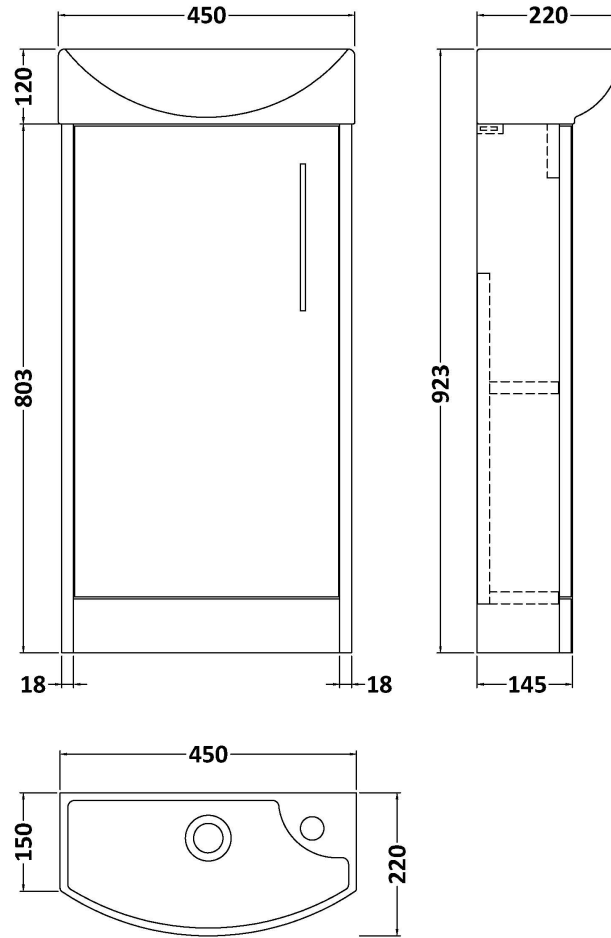

Sales Code: JNU2221L

Description: 440 Fs 1-Door Unit & 1Th Basin Lh

Packaging Details

Barcode: 5056462674100

Sales Code: MOJ2221

Description: 440 Single Door Floor Standing Unit

Product Dimensions

Height (mm):	803
Width (mm):	440
Depth (mm):	145
Nett Weight (kg):	11

Packaging Dimensions

Height (mm):	800
Width (mm):	410
Depth (mm):	235
Gross Weight (kg):	12

Packaging Data

Box Colour:	Brown Cardboard Box
Box Qty:	1
Label Size:	50 x 100
Label Colour:	White Label
Label Qty:	2

Outer Box Dimensions (If Applicable)

Height (mm):	
Width (mm):	
Depth (mm):	
Gross Weight (kg):	
Barcode:	5056462659596

Product Details

Country of Origin:	United Kingdom
Fitting Instruction:	No
CE & UKCA:	N/A
FSC Certified Materials:	Yes
Colour:	Graphite Grey Woodgrain
Construction Method:	Cam & Wood Dowel
Construction Type:	Rigid
Cabinet Finish:	MFC Textured Woodgrain
Fascia Finish:	MFC Textured Woodgrain
Cabinet Thickness (mm):	18
Fascia Thickness (mm):	18
Drawer Included:	No
Drawer Type:	Not Applicable
No of Shelves:	1
Hinge Type:	95 Degree Clip-On Soft Close
Hinge Included:	Yes, Supplied
Adjustable Legs:	No, Not Required
Fixings Included:	Yes
Handle Style:	Modern
Waste Shroud:	Not Applicable
Handle Included:	Yes, Supplied
Handle Type:	D-Shape

Sales Code: NBV160

Description: Basin Lh 1Th 450 X 220 X 120

Product Dimensions

Height (mm):	120
Width (mm):	450
Depth (mm):	220
Nett Weight (kg):	6.3

Packaging Dimensions

Height (mm):	150
Width (mm):	240
Depth (mm):	475
Gross Weight (kg):	6.8