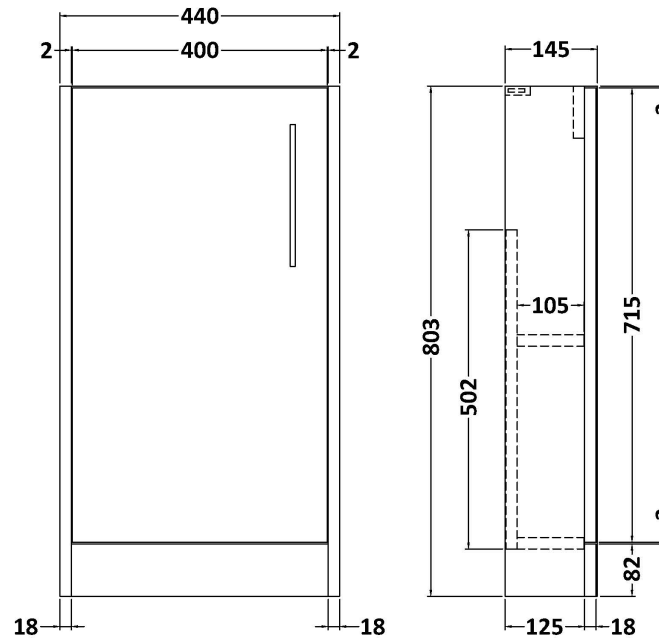

Sales Code: JNU2221L

Description: 440 Fs 1-Door Unit & 1Th Basin Lh

Packaging Details

Barcode: 5056462674100

Sales Code: MOJ2221

Description: 440 Single Door Floor Standing Unit

Product Dimensions

Height (mm):	803
Width (mm):	440
Depth (mm):	145
Nett Weight (kg):	11

Packaging Dimensions

Height (mm):	800
Width (mm):	410
Depth (mm):	235
Gross Weight (kg):	12

Packaging Data

Box Colour:	Brown Cardboard Box
Box Qty:	1
Label Size:	50 x 100
Label Colour:	White Label
Label Qty:	2

Outer Box Dimensions (If Applicable)

Height (mm):	
Width (mm):	
Depth (mm):	
Gross Weight (kg):	
Barcode:	5056462659596

Product Details

Country of Origin:	United Kingdom
Fitting Instruction:	No
CE & UKCA:	N/A
FSC Certified Materials:	Yes
Colour:	Graphite Grey Woodgrain
Construction Method:	Cam & Wood Dowel
Construction Type:	Rigid
Cabinet Finish:	MFC Textured Woodgrain
Fascia Finish:	MFC Textured Woodgrain
Cabinet Thickness (mm):	18
Fascia Thickness (mm):	18
Drawer Included:	No
Drawer Type:	Not Applicable
No of Shelves:	1
Hinge Type:	95 Degree Clip-On Soft Close
Hinge Included:	Yes, Supplied
Adjustable Legs:	No, Not Required
Fixings Included:	Yes
Handle Style:	Modern
Waste Shroud:	Not Applicable
Handle Included:	Yes, Supplied
Handle Type:	D-Shape

Sales Code: NBV160

Description: Basin Lh 1Th 450 X 220 X 120

Product Dimensions

Height (mm):	120
Width (mm):	450
Depth (mm):	220
Nett Weight (kg):	6.3

Packaging Dimensions

Height (mm):	150
Width (mm):	240
Depth (mm):	475
Gross Weight (kg):	6.8