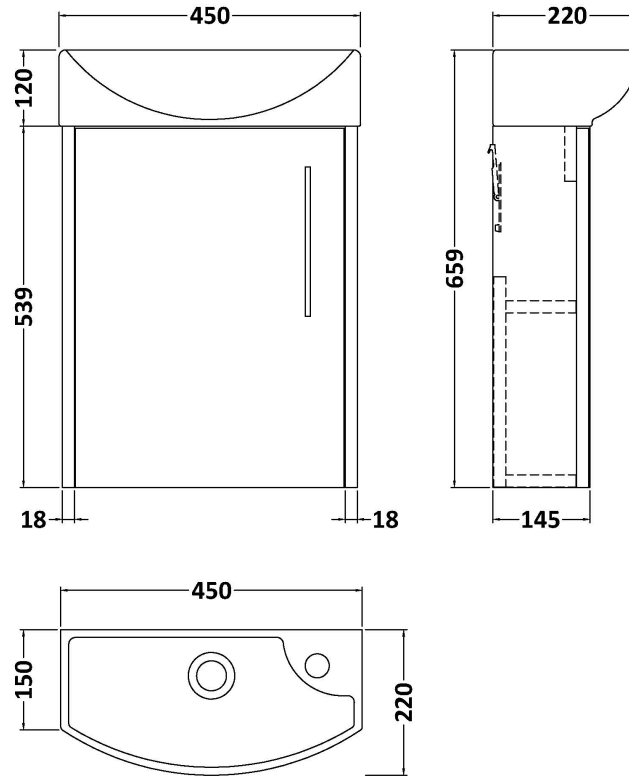

Sales Code: JNU1761L

Description: 440 Wh 1-Door Unit & 1Th Basin Lh

Packaging Details

Barcode: 5056462674179

Sales Code: MOJ1761

Description: 440 Single Door Wall Hung Unit

Product Dimensions

Height (mm):	539
Width (mm):	440
Depth (mm):	145
Nett Weight (kg):	6.5

Packaging Dimensions

Height (mm):	460
Width (mm):	410
Depth (mm):	235
Gross Weight (kg):	7.2

Packaging Data

Box Colour:	Brown Cardboard Box
Box Qty:	1
Label Size:	50 x 100
Label Colour:	White Label
Label Qty:	2

Outer Box Dimensions (If Applicable)

Height (mm):	
Width (mm):	
Depth (mm):	
Gross Weight (kg):	
Barcode:	5056462659664

Product Details

Country of Origin:	United Kingdom
Fitting Instruction:	No
CE & UKCA:	N/A
FSC Certified Materials:	Yes
Colour:	Electric Blue
Construction Method:	Cam & Wood Dowel
Construction Type:	Rigid
Cabinet Finish:	MFC Smooth Matt
Fascia Finish:	MFC Smooth Matt
Cabinet Thickness (mm):	18
Fascia Thickness (mm):	18
Drawer Included:	No
Drawer Type:	Not Applicable
No of Shelves:	1
Hinge Type:	95 Degree Clip-On Soft Close
Hinge Included:	Yes, Supplied
Adjustable Legs:	No, Not Required
Fixings Included:	Yes
Handle Style:	Modern
Waste Shroud:	Not Applicable
Handle Included:	Yes, Supplied
Handle Type:	D-Shape

Sales Code: NBV160

Description: Basin Lh 1Th 450 X 220 X 120

Product Dimensions

Height (mm):	120
Width (mm):	450
Depth (mm):	220
Nett Weight (kg):	6.3

Packaging Dimensions

Height (mm):	150
Width (mm):	240
Depth (mm):	475
Gross Weight (kg):	6.8