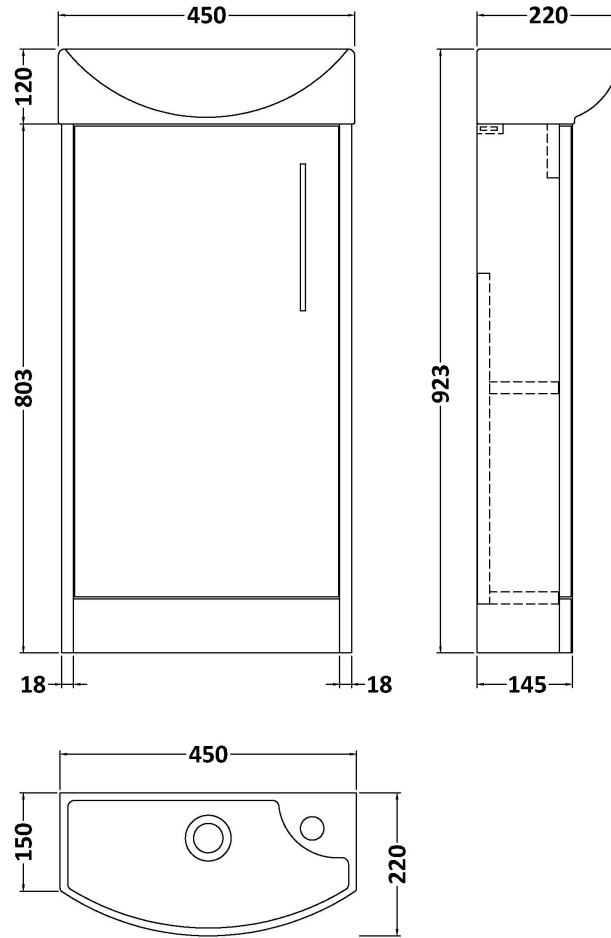

Sales Code: JNU2921L

Description: 440 Fs 1-Door Unit & 1Th Basin Lh

Packaging Details

Barcode: 5056678454381

Sales Code: MOJ2921**Description:** 440 Single Door Floor Standing Unit**Product Dimensions**

Height (mm):	803
Width (mm):	440
Depth (mm):	145
Nett Weight (kg):	11

Packaging Dimensions

Height (mm):	800
Width (mm):	410
Depth (mm):	235
Gross Weight (kg):	12

Packaging Data

Box Colour:	Brown Cardboard Box
Box Qty:	1
Label Size:	50 x 100
Label Colour:	White Label
Label Qty:	2

Outer Box Dimensions (If Applicable)

Height (mm):	
Width (mm):	
Depth (mm):	
Gross Weight (kg):	
Barcode:	5056678447550

Product Details

Country of Origin:	China
Fitting Instruction:	No
CE & UKCA:	N/A
FSC Certified Materials:	Yes
Colour:	Indigo Blue
Construction Method:	Cam & Wood Dowel
Construction Type:	Rigid
Cabinet Finish:	MFC Painted Matt
Fascia Finish:	Mdf Painted Matt
Cabinet Thickness (mm):	16
Fascia Thickness (mm):	18
Drawer Included:	No
Drawer Type:	Not Applicable
No of Shelves:	1
Hinge Type:	95 Degree Soft Close
Hinge Included:	Yes, Supplied
Adjustable Legs:	No, Not Required
Fixings Included:	Yes
Handle Style:	Modern
Waste Shroud:	Not Applicable
Handle Included:	Yes, Supplied
Handle Type:	D-Shape

Sales Code: NBV160

Description: Basin Lh 1Th 450 X 220 X 120

Product Dimensions

Height (mm):	120
Width (mm):	450
Depth (mm):	220
Nett Weight (kg):	6.3

Packaging Dimensions

Height (mm):	150
Width (mm):	240
Depth (mm):	475
Gross Weight (kg):	6.8