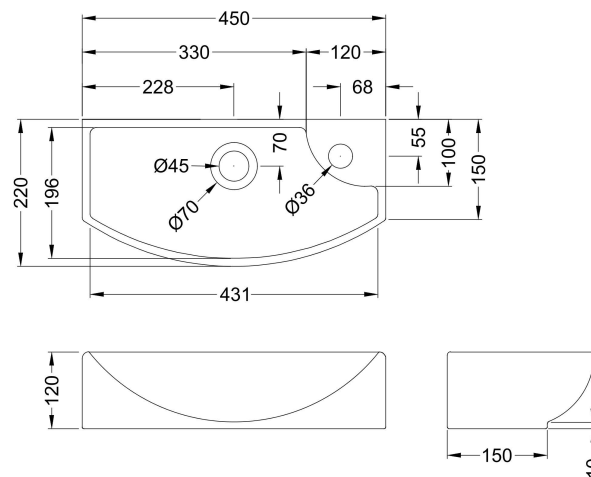

Packaging Dimensions

Height (mm):	800
Width (mm):	410
Depth (mm):	235
Gross Weight (kg):	12

Packaging Data

Box Colour:	Brown Cardboard Box
Box Qty:	1
Label Size:	50 x 100
Label Colour:	White Label
Label Qty:	2

Outer Box Dimensions (If Applicable)

Height (mm):	
Width (mm):	
Depth (mm):	
Gross Weight (kg):	
Barcode:	5056678447550

Product Details

Country of Origin:	China
Fitting Instruction:	No
CE & UKCA:	N/A
FSC Certified Materials:	Yes
Colour:	Indigo Blue
Construction Method:	Cam & Wood Dowel
Construction Type:	Rigid
Cabinet Finish:	MFC Painted Matt
Fascia Finish:	Mdf Painted Matt
Cabinet Thickness (mm):	16
Fascia Thickness (mm):	18
Drawer Included:	No
Drawer Type:	Not Applicable
No of Shelves:	1
Hinge Type:	95 Degree Soft Close
Hinge Included:	Yes, Supplied
Adjustable Legs:	No, Not Required
Fixings Included:	Yes
Handle Style:	Modern
Waste Shroud:	Not Applicable
Handle Included:	Yes, Supplied
Handle Type:	D-Shape

Sales Code: NBV160

Description: Basin Lh 1Th 450 X 220 X 120

Product Dimensions

Height (mm):	120
Width (mm):	450
Depth (mm):	220
Nett Weight (kg):	6.3

Packaging Dimensions

Height (mm):	150
Width (mm):	240
Depth (mm):	475
Gross Weight (kg):	6.8

Packaging Data

Box Colour:	Brown Cardboard Box
Box Qty:	1
Label Size:	100 x 50
Label Colour:	White Label
Label Qty:	2

Outer Box Dimensions (If Applicable)

Height (mm):	
Width (mm):	
Depth (mm):	
Gross Weight (kg):	
Barcode:	5055275890592