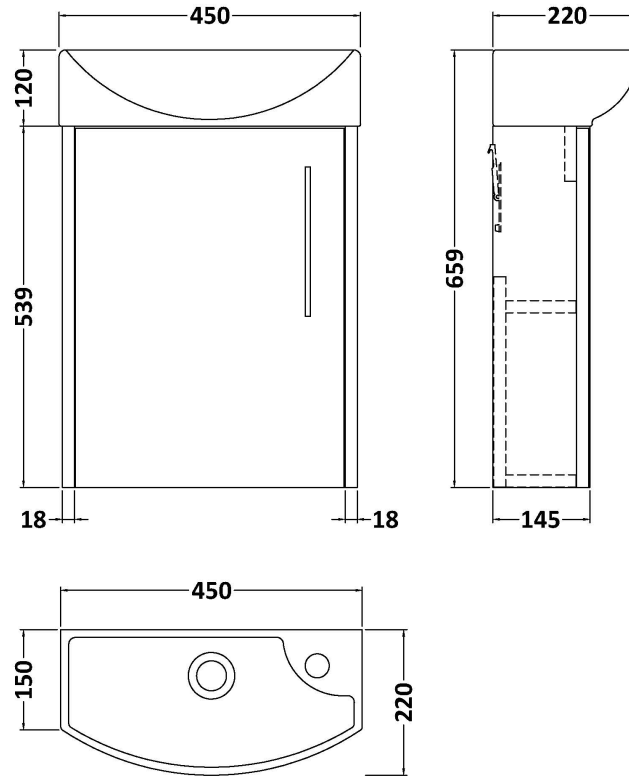

Sales Code: JNU2361L

Description: 440 Wh 1-Door Unit & 1Th Basin Lh

Packaging Details

Barcode: 5056462674162