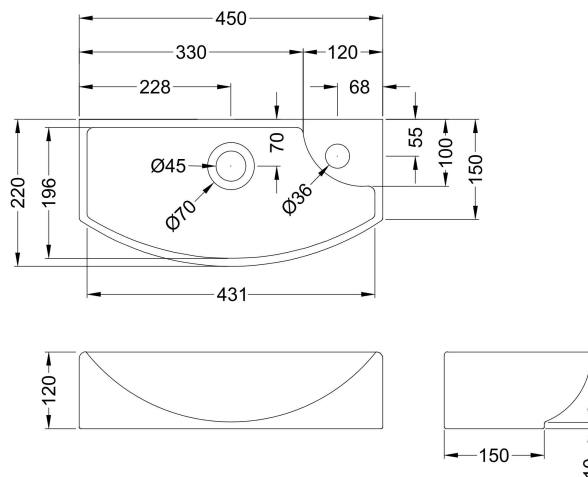

### Product Dimensions

Height (mm):	539
Width (mm):	440
Depth (mm):	145
Nett Weight (kg):	6.5

### Outer Box Dimensions (If Applicable)

Height (mm):	
Width (mm):	
Depth (mm):	
Gross Weight (kg):	
Barcode:	5056462659657

### Product Dimensions

Height (mm):	120
Width (mm):	450
Depth (mm):	220
Nett Weight (kg):	6.3

### Packaging Dimensions

Height (mm):	150
Width (mm):	240
Depth (mm):	475
Gross Weight (kg):	6.8