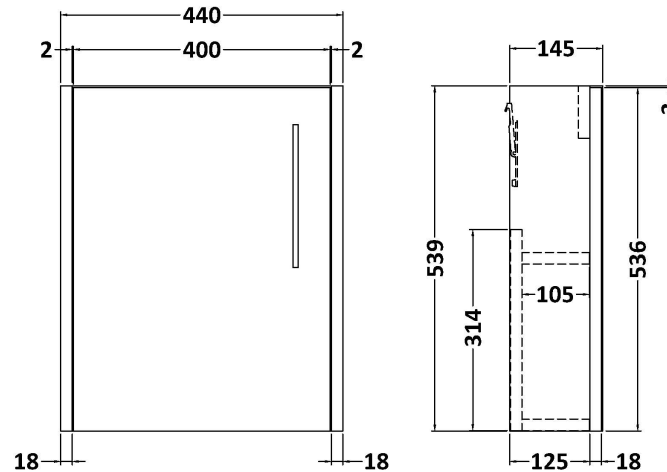

### Product Dimensions

Height (mm):	539
Width (mm):	440
Depth (mm):	145
Nett Weight (kg):	6.5

### Packaging Dimensions

Height (mm):	460
Width (mm):	410
Depth (mm):	235
Gross Weight (kg):	7.2

### Product Dimensions

Height (mm):	120
Width (mm):	450
Depth (mm):	220
Nett Weight (kg):	6.3

### Packaging Dimensions

Height (mm):	150
Width (mm):	240
Depth (mm):	475
Gross Weight (kg):	6.8