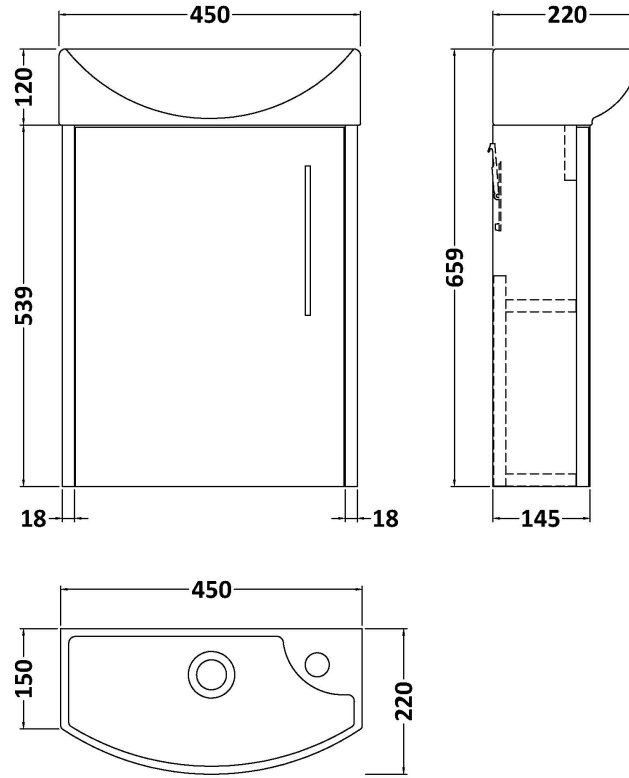

Sales Code: JNU2961L

Description: 440 Wh 1-Door Unit & 1Th Basin Lh

Packaging Details

Barcode: 5056678454893

Sales Code: MOJ2961**Description:** 440 Single Door Wall Hung Unit**Product Dimensions**

Height (mm):	539
Width (mm):	440
Depth (mm):	145
Nett Weight (kg):	6.5

Packaging Dimensions

Height (mm):	460
Width (mm):	410
Depth (mm):	235
Gross Weight (kg):	7.2

Packaging Data

Box Colour:	Brown Cardboard Box
Box Qty:	1
Label Size:	50 x 100
Label Colour:	White Label
Label Qty:	2

Outer Box Dimensions (If Applicable)

Height (mm):	
Width (mm):	
Depth (mm):	
Gross Weight (kg):	
Barcode:	5056678447567

Product Details

Country of Origin:	China
Fitting Instruction:	No
CE & UKCA:	N/A
FSC Certified Materials:	Yes
Colour:	Indigo Blue
Construction Method:	Cam & Wood Dowel
Construction Type:	Rigid
Cabinet Finish:	MFC Painted Matt
Fascia Finish:	Mdf Painted Matt
Cabinet Thickness (mm):	16
Fascia Thickness (mm):	18
Drawer Included:	No
Drawer Type:	Not Applicable
No of Shelves:	1
Hinge Type:	95 Degree Soft Close
Hinge Included:	Yes, Supplied
Adjustable Legs:	No, Not Required
Fixings Included:	Yes
Handle Style:	Modern
Waste Shroud:	Not Applicable
Handle Included:	Yes, Supplied
Handle Type:	D-Shape

Sales Code: NBV160

Description: Basin Lh 1Th 450 X 220 X 120

Product Dimensions

Height (mm):	120
Width (mm):	450
Depth (mm):	220
Nett Weight (kg):	6.3

Packaging Dimensions

Height (mm):	150
Width (mm):	240
Depth (mm):	475
Gross Weight (kg):	6.8