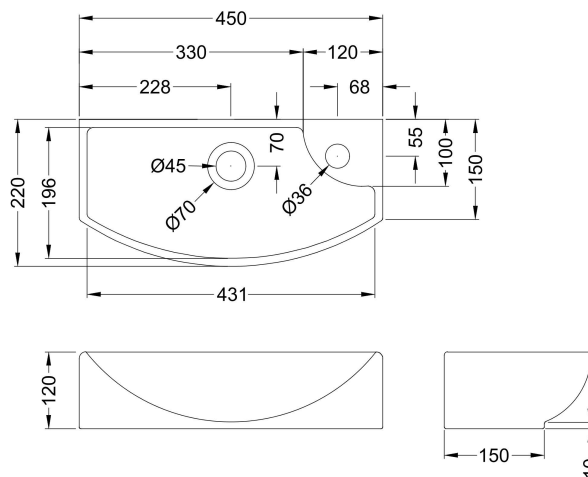

Packaging Dimensions

Height (mm):	460
Width (mm):	410
Depth (mm):	235
Gross Weight (kg):	7.2

Packaging Data

Box Colour:	Brown Cardboard Box
Box Qty:	1
Label Size:	50 x 100
Label Colour:	White Label
Label Qty:	2

Outer Box Dimensions (If Applicable)

Height (mm):	
Width (mm):	
Depth (mm):	
Gross Weight (kg):	
Barcode:	5056678447567

Product Details

Country of Origin:	China
Fitting Instruction:	No
CE & UKCA:	N/A
FSC Certified Materials:	Yes
Colour:	Indigo Blue
Construction Method:	Cam & Wood Dowel
Construction Type:	Rigid
Cabinet Finish:	MFC Painted Matt
Fascia Finish:	Mdf Painted Matt
Cabinet Thickness (mm):	16
Fascia Thickness (mm):	18
Drawer Included:	No
Drawer Type:	Not Applicable
No of Shelves:	1
Hinge Type:	95 Degree Soft Close
Hinge Included:	Yes, Supplied
Adjustable Legs:	No, Not Required
Fixings Included:	Yes
Handle Style:	Modern
Waste Shroud:	Not Applicable
Handle Included:	Yes, Supplied
Handle Type:	D-Shape

Sales Code: NBV160

Description: Basin Lh 1Th 450 X 220 X 120

Product Dimensions

Height (mm):	120
Width (mm):	450
Depth (mm):	220
Nett Weight (kg):	6.3

Packaging Dimensions

Height (mm):	150
Width (mm):	240
Depth (mm):	475
Gross Weight (kg):	6.8

Packaging Data

Box Colour:	Brown Cardboard Box
Box Qty:	1
Label Size:	100 x 50
Label Colour:	White Label
Label Qty:	2

Outer Box Dimensions (If Applicable)

Height (mm):	
Width (mm):	
Depth (mm):	
Gross Weight (kg):	
Barcode:	5055275890592