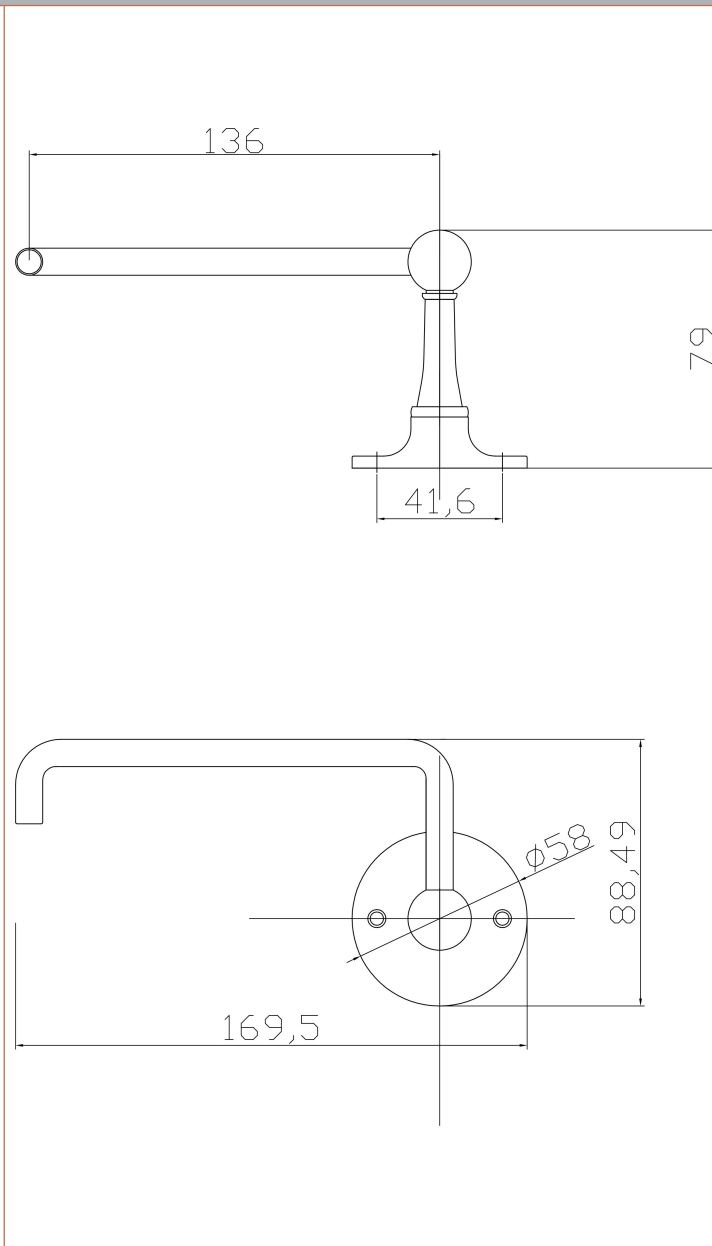

Sales Code: LH317

Description: Traditional Toilet Roll Holder

Product Dimensions

Length (mm):	
Width (mm):	172
Height (mm):	93
Depth (mm):	67
Nett Weight (kg):	0.33

Packaging Dimensions

Height (mm):	190
Width (mm):	110
Depth (mm):	95
Gross Weight (kg):	0.33

Packaging Data

Box Colour:	White Cardboard Box
Box Qty:	1
Label Size:	100 x 50
Label Colour:	White Label
Label Qty:	2

Outer Box Dimensions (If Applicable)

Height (mm):	500
Width (mm):	400
Length (mm):	
Depth (mm):	
Gross Weight (kg):	10
Barcode:	5055146127451

Product Details

Country of Origin:	China
Fitting Instruction:	No
CE & UKCA:	N/A
Product Material:	Brass
Heating Element Wattage:	Not Applicable
Colour/Finish:	Chrome
Product Diameter:	Not Applicable
Connection Size:	Not Applicable