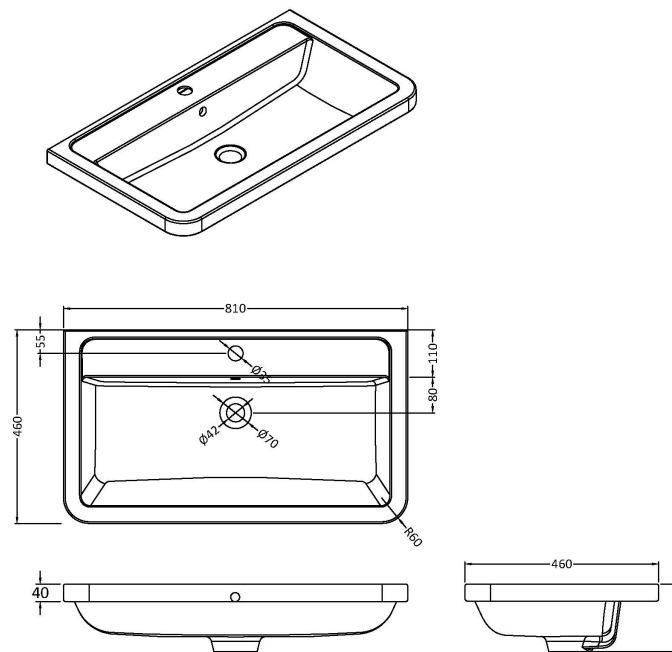

Sales Code: SOL103A

Description: Solar 800 F/S 2-Drawer Unit & Basin

Packaging Details

Barcode: 5056211888321

Sales Code: CBM005

Description: Ceramic Basin 810X460

Product Dimensions

Height (mm):	450
Width (mm):	800
Depth (mm):	157
Nett Weight (kg):	18.12

Packaging Dimensions

Height (mm):	470
Width (mm):	840
Depth (mm):	167
Gross Weight (kg):	18.12

Packaging Data

Box Colour:	Brown Cardboard Box - Printed
Box Qty:	1
Label Size:	100 x 50
Label Colour:	White Label
Label Qty:	2

Outer Box Dimensions (If Applicable)

Height (mm):	
Width (mm):	
Depth (mm):	
Gross Weight (kg):	
Barcode:	5056211875802

Product Details

Country of Origin:	China
Fitting Instruction:	No
Certification: CE & UKCA:	No WRAS: N/A WRAS No: N/A
Product Material:	Vitreous China
Fixing Supplied:	No

Sales Code: CUR135

Description: 800 F/S 2-Drawer Unit 800 X 796 X 447

Product Dimensions

Height (mm):	800
Width (mm):	796
Depth (mm):	445
Nett Weight (kg):	36

Packaging Dimensions

Height (mm):	870
Width (mm):	870
Depth (mm):	510
Gross Weight (kg):	38