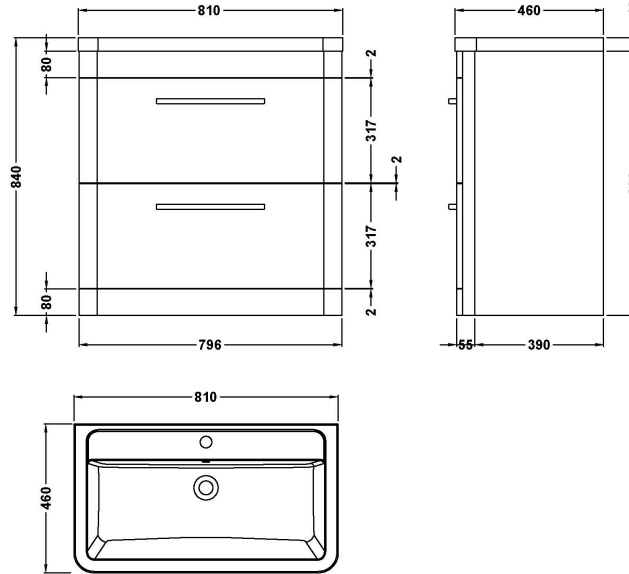

Sales Code: SOL103A

Description: Solar 800 F/S 2-Drawer Unit & Basin

Packaging Details

Barcode: 5056211888321

Sales Code: CBM005

Description: Ceramic Basin 810X460

Product Dimensions

Height (mm):	450
Width (mm):	800
Depth (mm):	157
Nett Weight (kg):	18.12

Packaging Dimensions

Height (mm):	470
Width (mm):	840
Depth (mm):	167
Gross Weight (kg):	18.12

Packaging Data

Box Colour:	Brown Cardboard Box - Printed
Box Qty:	1
Label Size:	100 x 50
Label Colour:	White Label
Label Qty:	2

Outer Box Dimensions (If Applicable)

Height (mm):	
Width (mm):	
Depth (mm):	
Gross Weight (kg):	
Barcode:	5056211875802

Product Details

Country of Origin:	China
Fitting Instruction:	No
Certification: CE & UKCA:	No WRAS: N/A WRAS No: N/A
Product Material:	Vitreous China
Fixing Supplied:	No

Sales Code: CUR135

Description: 800 F/S 2-Drawer Unit 800 X 796 X 447

Product Dimensions

Height (mm):	800
Width (mm):	796
Depth (mm):	445
Nett Weight (kg):	36

Packaging Dimensions

Height (mm):	870
Width (mm):	870
Depth (mm):	510
Gross Weight (kg):	38