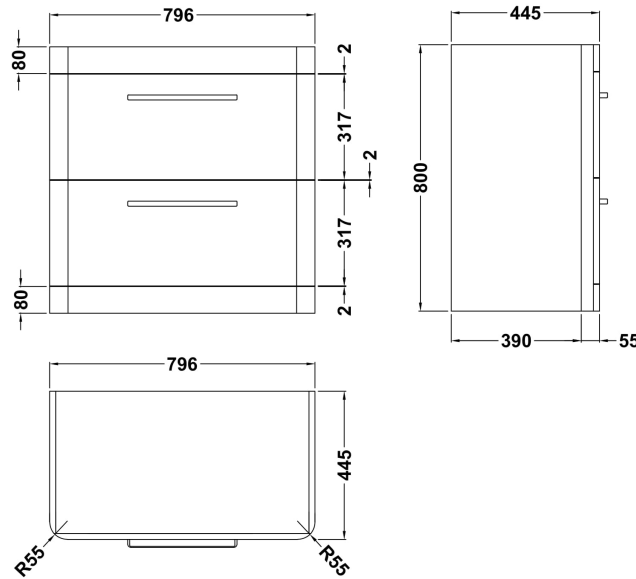

Packaging Dimensions

Height (mm):	470
Width (mm):	840
Depth (mm):	167
Gross Weight (kg):	18.12

Packaging Data

Box Colour:	Brown Cardboard Box - Printed
Box Qty:	1
Label Size:	100 x 50
Label Colour:	White Label
Label Qty:	2

Outer Box Dimensions (If Applicable)

Height (mm):	
Width (mm):	
Depth (mm):	
Gross Weight (kg):	
Barcode:	5056211875802

Product Details

Country of Origin:	China
Fitting Instruction:	No
Certification: CE & UKCA:	No WRAS: N/A WRAS No: N/A
Product Material:	Vitreous China
Fixing Supplied:	No

Sales Code: CUR135

Description: 800 F/S 2-Drawer Unit 800 X 796 X 447

Product Dimensions

Height (mm):	800
Width (mm):	796
Depth (mm):	445
Nett Weight (kg):	36

Packaging Dimensions

Height (mm):	870
Width (mm):	870
Depth (mm):	510
Gross Weight (kg):	38

Packaging Data

Box Colour:	Brown Cardboard Box
Box Qty:	1
Label Size:	150 x 100
Label Colour:	White Label
Label Qty:	2

Outer Box Dimensions (If Applicable)

Height (mm):	
Width (mm):	
Depth (mm):	
Gross Weight (kg):	
Barcode:	5056211817871