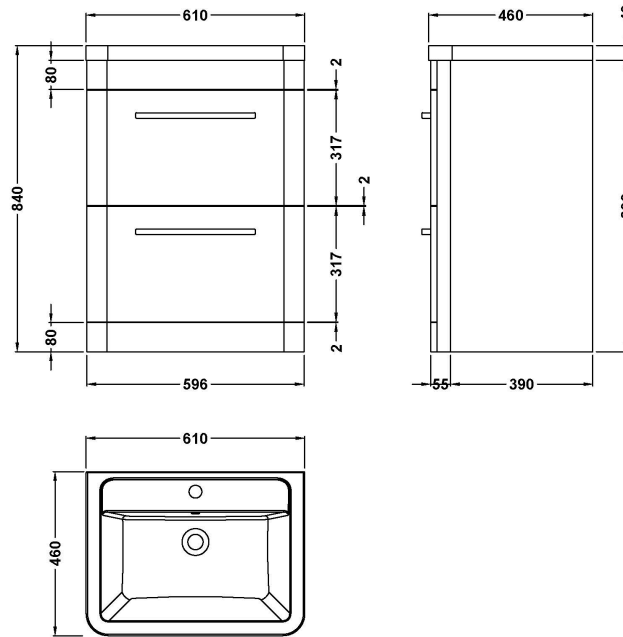

Sales Code: SOL201A

Description: Solar 600 F/S 2-Drawer Unit & Basin

Packaging Details

Barcode: 5056211888345

Sales Code: CBM003

Description: Ceramic Basin 610X460

Product Dimensions

Height (mm):	450
Width (mm):	600
Depth (mm):	157
Nett Weight (kg):	12.82

Packaging Dimensions

Height (mm):	470
Width (mm):	640
Depth (mm):	167
Gross Weight (kg):	12.82

Packaging Data

Box Colour:	Brown Cardboard Box - Printed
Box Qty:	1
Label Size:	100 x 50
Label Colour:	White Label
Label Qty:	2

Outer Box Dimensions (If Applicable)

Height (mm):	
Width (mm):	
Depth (mm):	
Gross Weight (kg):	
Barcode:	5056211875789

Product Details

Country of Origin:	China
Fitting Instruction:	No
Certification: CE & UKCA:	No WRAS: N/A WRAS No: N/A
Product Material:	Vitreous China
Fixing Supplied:	No

Sales Code: CUR233

Description: 600 F/S 2-Drawer Unit 800 X 596 X 447

Product Dimensions

Height (mm):	800
Width (mm):	596
Depth (mm):	445
Nett Weight (kg):	31.5

Packaging Dimensions

Height (mm):	870
Width (mm):	670
Depth (mm):	510
Gross Weight (kg):	32.5