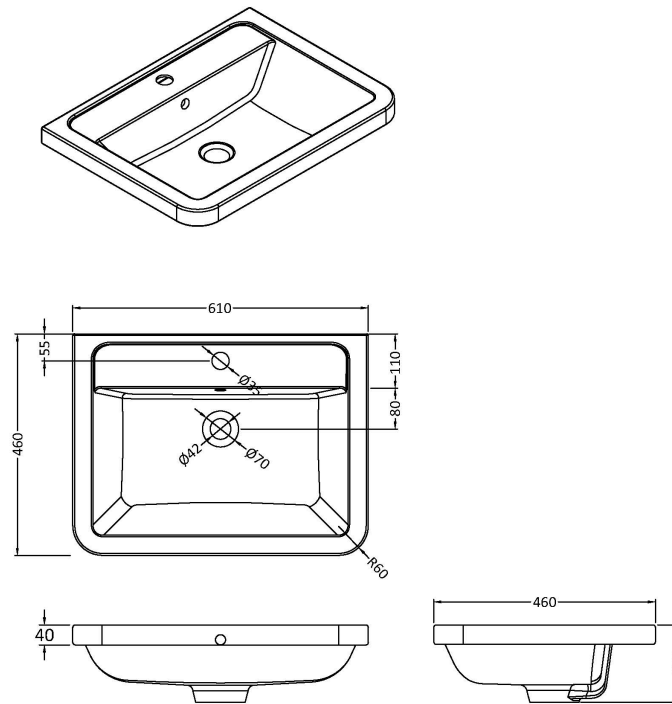

Sales Code: SOL201A

Description: Solar 600 F/S 2-Drawer Unit & Basin

Packaging Details

Barcode: 5056211888345

Sales Code: CBM003

Description: Ceramic Basin 610X460

Product Dimensions

Height (mm):	450
Width (mm):	600
Depth (mm):	157
Nett Weight (kg):	12.82

Packaging Dimensions

Height (mm):	470
Width (mm):	640
Depth (mm):	167
Gross Weight (kg):	12.82

Packaging Data

Box Colour:	Brown Cardboard Box - Printed
Box Qty:	1
Label Size:	100 x 50
Label Colour:	White Label
Label Qty:	2

Outer Box Dimensions (If Applicable)

Height (mm):	
Width (mm):	
Depth (mm):	
Gross Weight (kg):	
Barcode:	5056211875789

Product Details

Country of Origin:	China
Fitting Instruction:	No
Certification: CE & UKCA:	No WRAS: N/A WRAS No: N/A
Product Material:	Vitreous China
Fixing Supplied:	No

Sales Code: CUR233

Description: 600 F/S 2-Drawer Unit 800 X 596 X 447

Product Dimensions

Height (mm):	800
Width (mm):	596
Depth (mm):	445
Nett Weight (kg):	31.5

Packaging Dimensions

Height (mm):	870
Width (mm):	670
Depth (mm):	510
Gross Weight (kg):	32.5