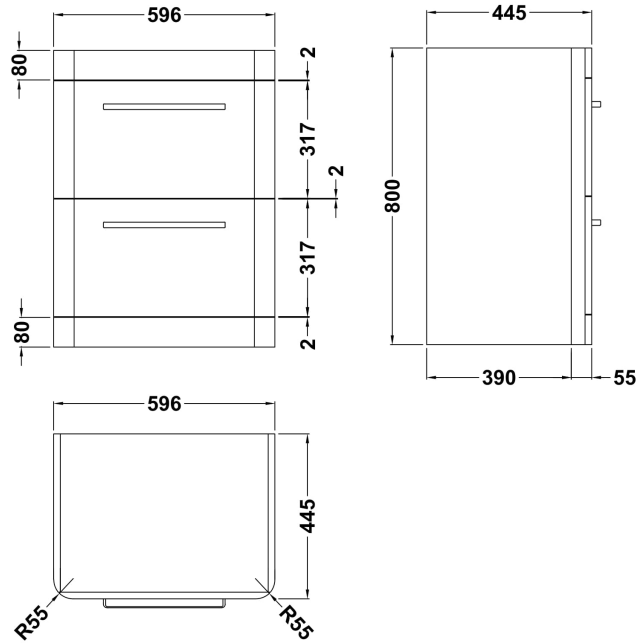

Packaging Dimensions

Height (mm):	470
Width (mm):	640
Depth (mm):	167
Gross Weight (kg):	12.82

Packaging Data

Box Colour:	Brown Cardboard Box - Printed
Box Qty:	1
Label Size:	100 x 50
Label Colour:	White Label
Label Qty:	2

Outer Box Dimensions (If Applicable)

Height (mm):	
Width (mm):	
Depth (mm):	
Gross Weight (kg):	
Barcode:	5056211875789

Product Details

Country of Origin:	China
Fitting Instruction:	No
Certification: CE & UKCA:	No WRAS: N/A WRAS No: N/A
Product Material:	Vitreous China
Fixing Supplied:	No

Sales Code: CUR233

Description: 600 F/S 2-Drawer Unit 800 X 596 X 447

Product Dimensions

Height (mm):	800
Width (mm):	596
Depth (mm):	445
Nett Weight (kg):	31.5

Packaging Dimensions

Height (mm):	870
Width (mm):	670
Depth (mm):	510
Gross Weight (kg):	32.5

Packaging Data

Box Colour:	Brown Cardboard Box
Box Qty:	1
Label Size:	150 x 100
Label Colour:	White Label
Label Qty:	2

Outer Box Dimensions (If Applicable)

Height (mm):	
Width (mm):	
Depth (mm):	
Gross Weight (kg):	
Barcode:	5056211817826