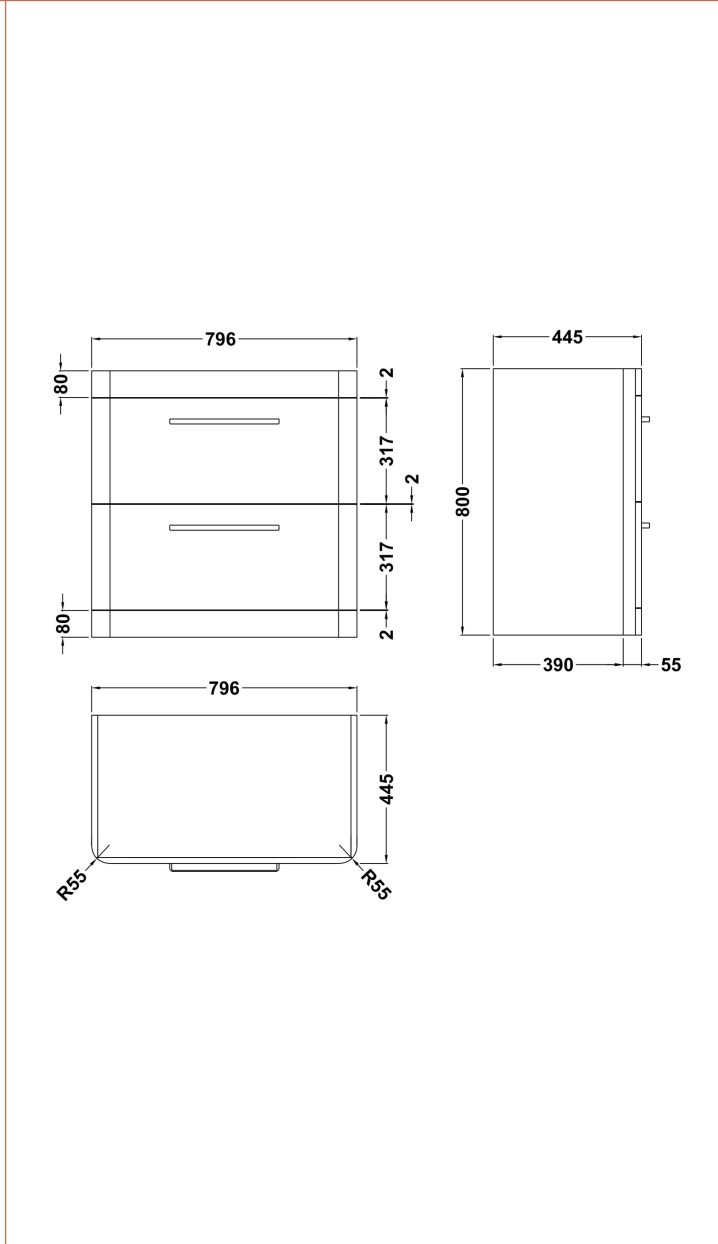

Packaging Dimensions

Height (mm):	470
Width (mm):	840
Depth (mm):	167
Gross Weight (kg):	18.12

Packaging Data

Box Colour:	Brown Cardboard Box - Printed
Box Qty:	1
Label Size:	100 x 50
Label Colour:	White Label
Label Qty:	2

Outer Box Dimensions (If Applicable)

Height (mm):	
Width (mm):	
Depth (mm):	
Gross Weight (kg):	
Barcode:	5056211875802

Product Details

Country of Origin:	China
Fitting Instruction:	No
Certification: CE & UKCA:	No WRAS: N/A WRAS No: N/A
Product Material:	Vitreous China
Fixing Supplied:	No

Sales Code: CUR235

Description: 800 F/S 2-Drawer Unit 800 X 796 X 447

Product Dimensions

Height (mm):	800
Width (mm):	796
Depth (mm):	445
Nett Weight (kg):	36

Packaging Dimensions

Height (mm):	870
Width (mm):	870
Depth (mm):	510
Gross Weight (kg):	38

Packaging Data

Box Colour:	Brown Cardboard Box
Box Qty:	1
Label Size:	150 x 100
Label Colour:	White Label
Label Qty:	2

Outer Box Dimensions (If Applicable)

Height (mm):	
Width (mm):	
Depth (mm):	
Gross Weight (kg):	
Barcode:	5056211817888