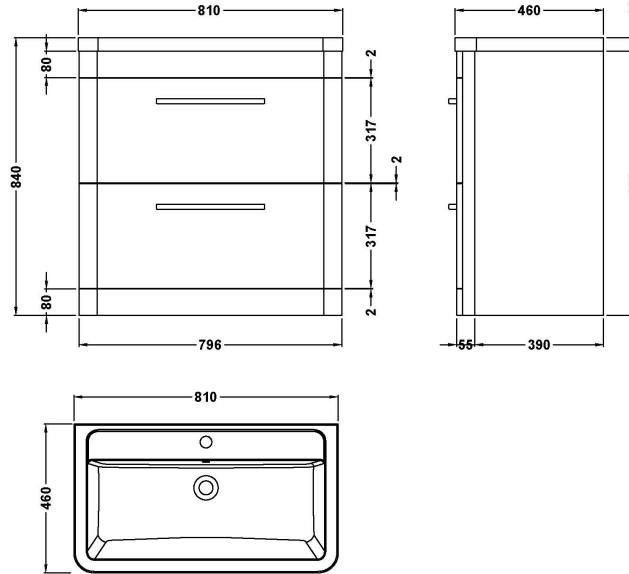

Sales Code: SOL203A

Description: Solar 800 F/S 2-Drawer Unit & Basin

Packaging Details

Barcode: 5056211888369

Sales Code: CBM005

Description: Ceramic Basin 810X460

Product Dimensions

Height (mm):	450
Width (mm):	800
Depth (mm):	157
Nett Weight (kg):	18.12

Packaging Dimensions

Height (mm):	470
Width (mm):	840
Depth (mm):	167
Gross Weight (kg):	18.12

Packaging Data

Box Colour:	Brown Cardboard Box - Printed
Box Qty:	1
Label Size:	100 x 50
Label Colour:	White Label
Label Qty:	2

Outer Box Dimensions (If Applicable)

Height (mm):	
Width (mm):	
Depth (mm):	
Gross Weight (kg):	
Barcode:	5056211875802

Product Details

Country of Origin:	China
Fitting Instruction:	No
Certification: CE & UKCA:	No WRAS: N/A WRAS No: N/A
Product Material:	Vitreous China
Fixing Supplied:	No

Sales Code: CUR235

Description: 800 F/S 2-Drawer Unit 800 X 796 X 447

Product Dimensions

Height (mm):	800
Width (mm):	796
Depth (mm):	445
Nett Weight (kg):	36

Packaging Dimensions

Height (mm):	870
Width (mm):	870
Depth (mm):	510
Gross Weight (kg):	38