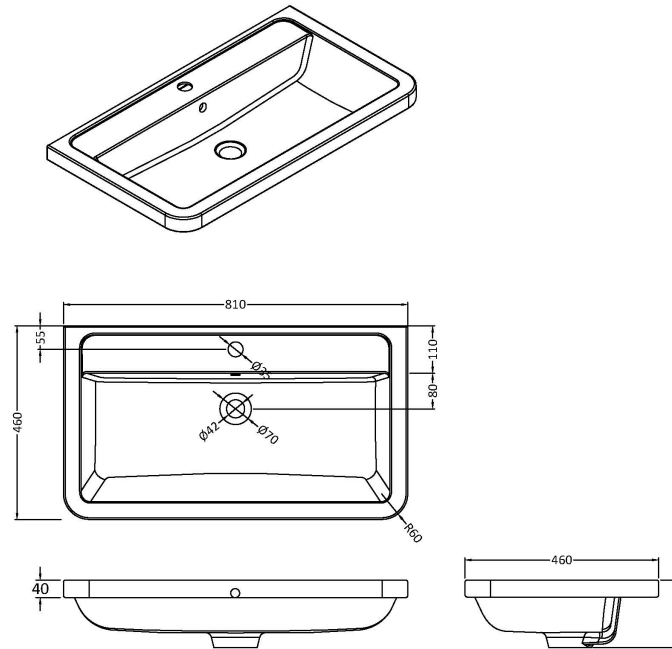

Sales Code: SOL203A

Description: Solar 800 F/S 2-Drawer Unit & Basin

Packaging Details

Barcode: 5056211888369

Sales Code: CBM005

Description: Ceramic Basin 810X460

Product Dimensions

Height (mm):	450
Width (mm):	800
Depth (mm):	157
Nett Weight (kg):	18.12

Packaging Dimensions

Height (mm):	470
Width (mm):	840
Depth (mm):	167
Gross Weight (kg):	18.12

Packaging Data

Box Colour:	Brown Cardboard Box - Printed
Box Qty:	1
Label Size:	100 x 50
Label Colour:	White Label
Label Qty:	2

Outer Box Dimensions (If Applicable)

Height (mm):	
Width (mm):	
Depth (mm):	
Gross Weight (kg):	
Barcode:	5056211875802

Product Details

Country of Origin:	China
Fitting Instruction:	No
Certification: CE & UKCA:	No WRAS: N/A WRAS No: N/A
Product Material:	Vitreous China
Fixing Supplied:	No

Sales Code: CUR235

Description: 800 F/S 2-Drawer Unit 800 X 796 X 447

Product Dimensions

Height (mm):	800
Width (mm):	796
Depth (mm):	445
Nett Weight (kg):	36

Packaging Dimensions

Height (mm):	870
Width (mm):	870
Depth (mm):	510
Gross Weight (kg):	38