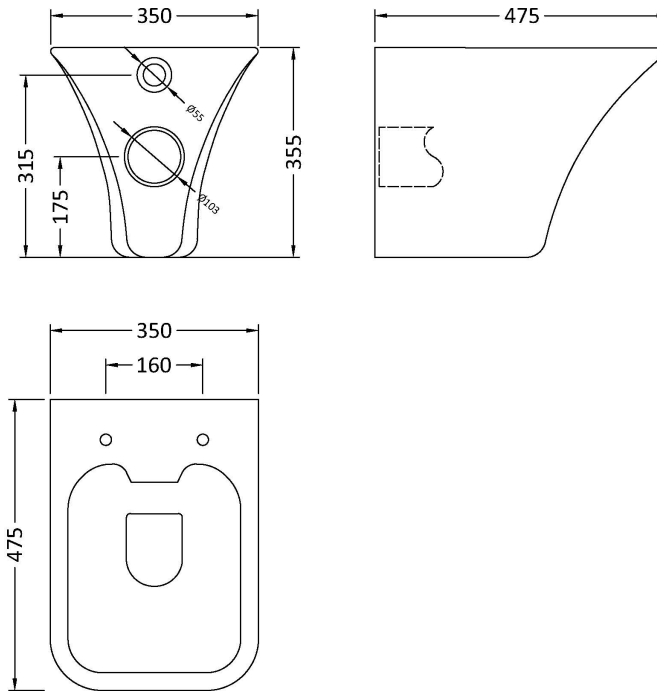

Sales Code: NCT140

Description: Rimless W/H Pan C/W Softclose Q/R Seat

Product Dimensions

Height (mm):	355
Width (mm):	350
Depth (mm):	475
Nett Weight (kg):	20.5

Packaging Dimensions

Height (mm):	490
Width (mm):	365
Depth (mm):	430
Gross Weight (kg):	21.2

Packaging Data

Box Colour:	Brown Cardboard Box
Box Qty:	1
Label Size:	100 x 50
Label Colour:	White Label
Label Qty:	2

Outer Box Dimensions (If Applicable)

Height (mm):	
Width (mm):	
Depth (mm):	
Gross Weight (kg):	
Barcode:	5055275885314

Product Details

Country of Origin:	Turkey
Fitting Instruction:	No
Certification: CE & UKCA:	WRAS: WRAS No:
Product Material:	Vitreous China
Fixing Supplied:	Yes

Pans/Bidets: Trap Style: P Trap Includes Seat: Yes

Basins: Tap Hole: Not Applicable Chain Stay Hole: Not Applicable
 Template: Not Applicable Waste Type Req: Not Applicable
 Overflow Inc: Overflow Cover:
 Inner Bowl Depth (mm): N/A