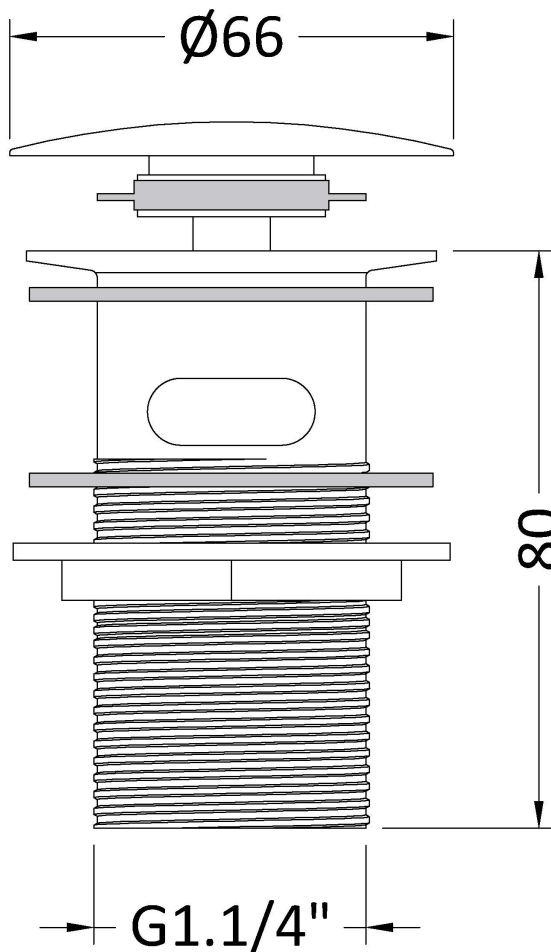

Sales Code: E328

Description: Easyclean Sprung Plug Basin Waste

Product Dimensions

Length (mm):	
Width (mm):	61
Height (mm):	82
Depth (mm):	61
Nett Weight (kg):	0.29

Packaging Dimensions

Height (mm):	100
Width (mm):	65
Depth (mm):	65
Gross Weight (kg):	0.29

Packaging Data

Box Colour:	White Cardboard Box
Box Qty:	1
Label Size:	100 x 50
Label Colour:	White Label
Label Qty:	2

Outer Box Dimensions (If Applicable)

Height (mm):	
Width (mm):	
Length (mm):	
Depth (mm):	
Gross Weight (kg):	19
Barcode:	5055369004263

Product Details

Country of Origin:	China
Fitting Instruction:	No
CE & UKCA:	N/A
Product Material:	Brass
Heating Element Wattage:	Not Applicable
Colour/Finish:	Chrome
Product Diameter:	61mm
Connection Size:	11/4"