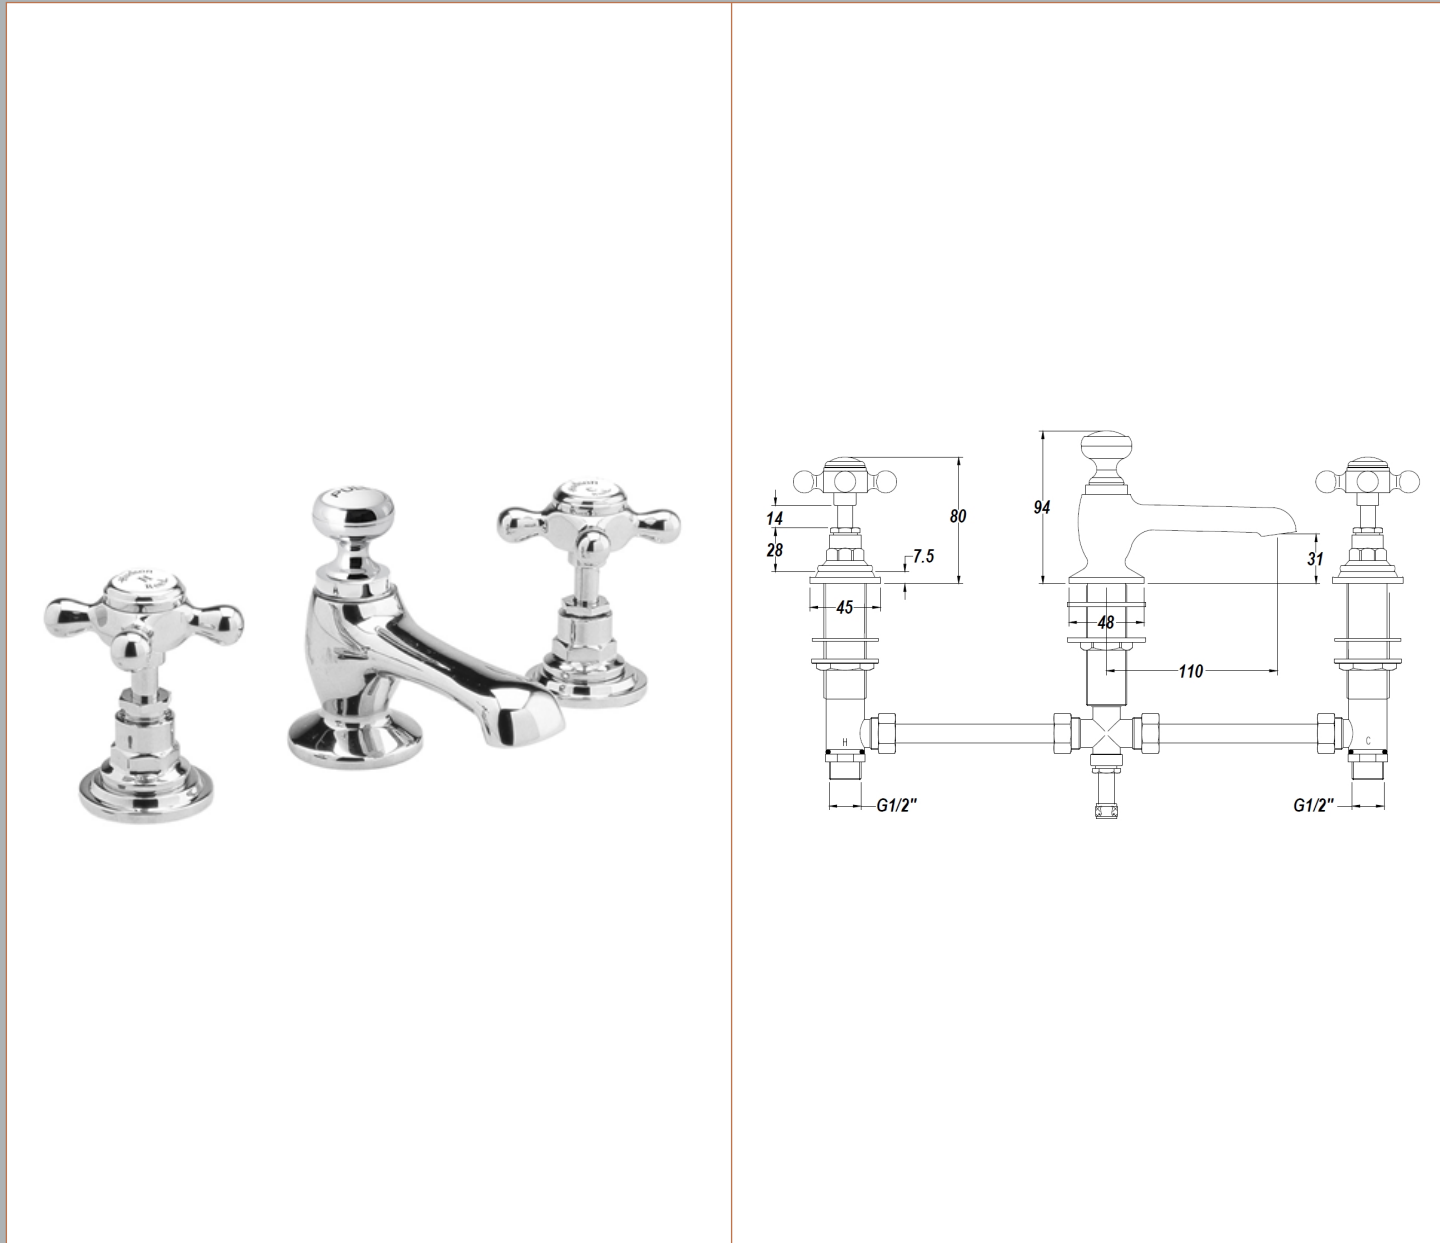

Sales Code: BC307HX

Description: Topaz 3 T/H Basin Mixer W/ Pop-Up Waste

Product Dimensions

Height (mm):	94
Width (mm):	246
Depth (mm):	140
Length (mm):	
Nett Weight (kg):	2.8

Packaging Dimensions

Height (mm):	75
Width (mm):	150
Depth (mm):	430
Gross Weight (kg):	3

Packaging Data

Box Colour:	White Cardboard Box
Box Qty:	1
Label Size:	100 x 50
Label Colour:	White Label
Label Qty:	1

Outer Box Dimensions (If Applicable)

Height (mm):	370
Width (mm):	350
Depth (mm):	405
Length (mm):	
Gross Weight (kg):	25
Barcode:	5055275830703

Product Details

Country of Origin:	United Kingdom
Fitting Instruction:	Yes
Product Material:	Brass
Control Type:	Manual
Waste Included:	Waste Included
Waste Type:	Pop-Up
WRAS Approval: No	Approval No: N/A
Valve/Cartridge Type:	1/4 Turn Ceramic Disc
Colour/Finish:	Chrome
Mount Type:	Deck
Operating Pressure (bar):	0.1

Flow Rates: (Litres Per Min)	0.1 bar: 5,6	0.5 bar: 14	1 bar: 20,2	2 bar: 29	3 bar: 35,4
Pipe Size:	15 mm (1/2" Bsp)				
Pipe Centres:	N/A				