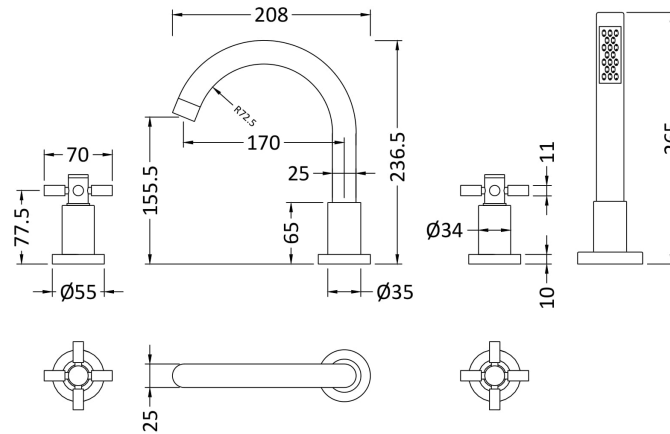

Sales Code: TEX334S

Description: Tec 4 Tap Hole Bath Mixer

### Product Dimensions

Height (mm):	
Width (mm):	
Depth (mm):	
Length (mm):	
Nett Weight (kg):	0.1

### Packaging Dimensions

Height (mm):	550
Width (mm):	550
Depth (mm):	550
Gross Weight (kg):	0.1

### Outer Box Dimensions (If Applicable)

Height (mm):	
Width (mm):	
Depth (mm):	
Length (mm):	
Gross Weight (kg):	
Barcode:	5055275866825