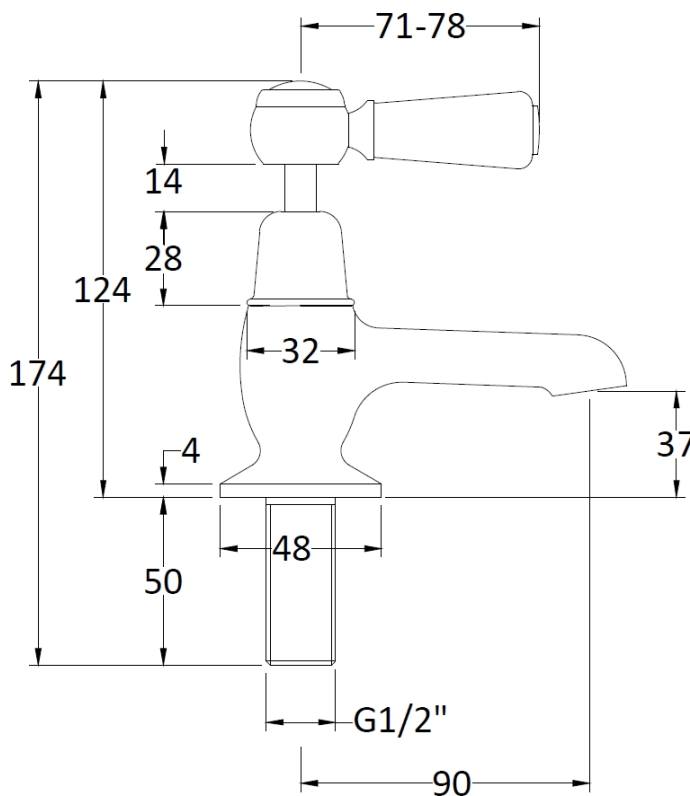

### Product Dimensions

Height (mm):	122
Width (mm):	66
Depth (mm):	119
Length (mm):	
Nett Weight (kg):	1.2

### Packaging Dimensions

Height (mm):	55
Width (mm):	160
Depth (mm):	260
Gross Weight (kg):	1.4

### Outer Box Dimensions (If Applicable)

Height (mm):	300
Width (mm):	270
Depth (mm):	500
Length (mm):	
Gross Weight (kg):	
Barcode:	5055275830789

Flow Rates: (Litres Per Min)	0.1 bar: 4.3	0.5 bar: 11	1 bar: 15.8	2 bar: 22.5	3 bar: 27.5
Pipe Size:	15 mm				
Pipe Centres:	N/A				