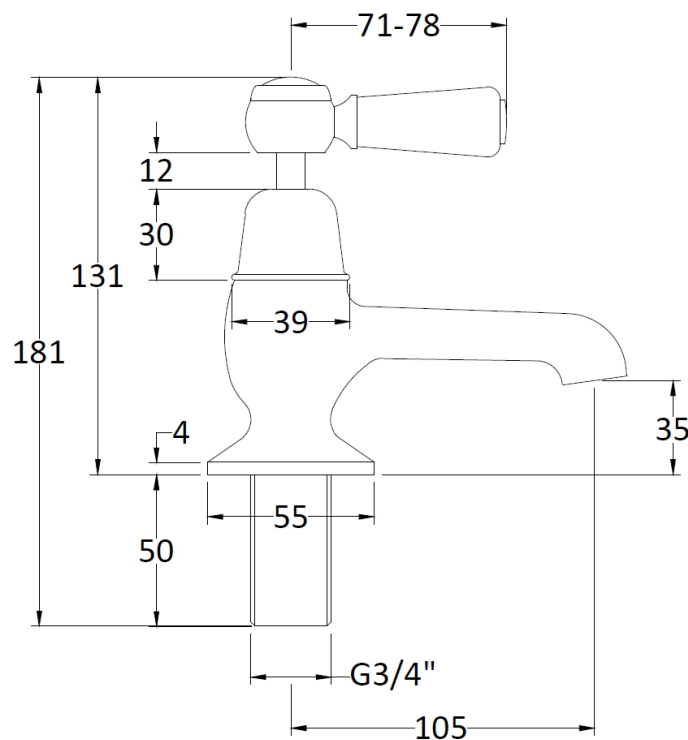

Sales Code: BC302DL

Description: Topaz Lever Bath Taps

Product Dimensions

Height (mm):	141
Width (mm):	66
Depth (mm):	138
Length (mm):	
Nett Weight (kg):	1.7

Packaging Dimensions

Height (mm):	55
Width (mm):	160
Depth (mm):	260
Gross Weight (kg):	1.9

Packaging Data

Box Colour:	White Cardboard Box
Box Qty:	1
Label Size:	100 x 50
Label Colour:	White Label
Label Qty:	1

Outer Box Dimensions (If Applicable)

Height (mm):	360
Width (mm):	495
Depth (mm):	280
Length (mm):	
Gross Weight (kg):	
Barcode:	5055275830796

Product Details

Country of Origin:	United Kingdom
Fitting Instruction:	No
Product Material:	Brass
Control Type:	Manual
Waste Included:	Waste Not Included
Waste Type:	Not Applicable
WRAS Approval: No	Approval No: N/A
Valve/Cartridge Type:	1/4 Turn Ceramic Disc
Colour/Finish:	Chrome
Mount Type:	Deck
Operating Pressure (bar):	0.1
Flow Rates: (Litres Per Min)	0.1 bar: 8.4 0.5 bar: 21.3 1 bar: 30.7 2 bar: 43.7 3 bar: 46.8
Pipe Size:	22 mm (3/4" Bsp)
Pipe Centres:	N/A