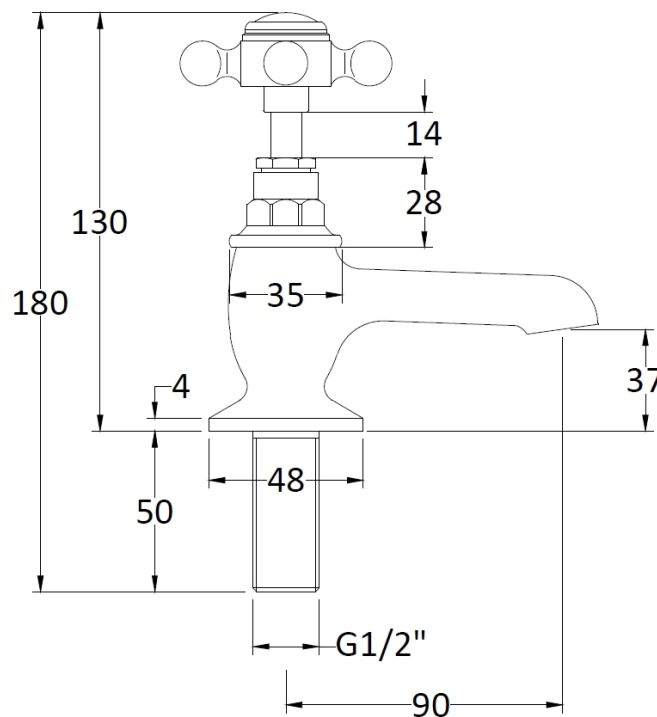

Sales Code: BC401HX

Description: Topaz Black Basin Taps

Product Dimensions

Height (mm):	141
Width (mm):	66
Depth (mm):	119
Length (mm):	
Nett Weight (kg):	1.2

Packaging Dimensions

Height (mm):	55
Width (mm):	160
Depth (mm):	260
Gross Weight (kg):	1.4

Packaging Data

Box Colour:	White Cardboard Box
Box Qty:	1
Label Size:	100 x 50
Label Colour:	White Label
Label Qty:	1

Outer Box Dimensions (If Applicable)

Height (mm):	300
Width (mm):	270
Depth (mm):	500
Length (mm):	
Gross Weight (kg):	21
Barcode:	5055275867983

Product Details

Country of Origin:	United Kingdom
Fitting Instruction:	No
Product Material:	Brass
Control Type:	Manual
Waste Included:	Waste Not Included
Waste Type:	Not Applicable
WRAS Approval:	No
Approval No:	N/A
Valve/Cartridge Type:	1/4 Turn Ceramic Disc
Colour/Finish:	Chrome
Mount Type:	Deck
Operating Pressure (bar):	0.1

Flow Rates: (Litres Per Min)	0.1 bar: 4.3	0.5 bar: 11	1 bar: 15.8	2 bar: 22.5	3 bar: 27.5
Pipe Size:	15 mm				
Pipe Centres:	N/A				