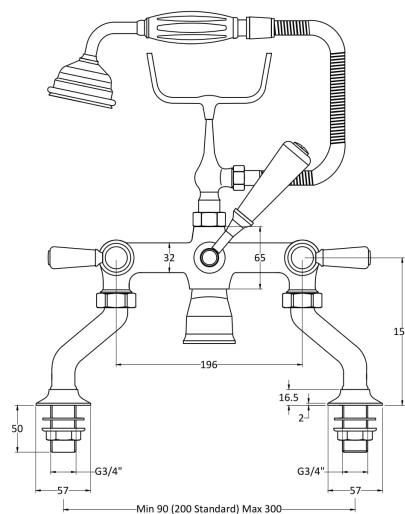

Sales Code: BC404DL

Description: Topaz Black Lever Bath Shower Mixer

Product Dimensions

Height (mm):	320
Width (mm):	350
Depth (mm):	155
Length (mm):	
Nett Weight (kg):	4.7

Packaging Dimensions

Height (mm):	150
Width (mm):	232
Depth (mm):	330
Gross Weight (kg):	4.9

Packaging Data

Box Colour:	White Cardboard Box
Box Qty:	1
Label Size:	100 x 50
Label Colour:	White Label
Label Qty:	1

Outer Box Dimensions (If Applicable)

Height (mm):	330
Width (mm):	520
Depth (mm):	360
Length (mm):	

Gross Weight (kg):	
Barcode:	5055275868034

Product Details

Country of Origin:	United Kingdom
Fitting Instruction:	No
Product Material:	Brass
Control Type:	Manual
Waste Included:	Waste Not Included
Waste Type:	Not Applicable
WRAS Approval:	Approval No: N/A
Valve/Cartridge Type:	1/4 Turn Ceramic Disc
Colour/Finish:	Chrome
Mount Type:	Deck
Operating Pressure (bar):	0.2

Flow Rates: (Litres Per Min)	0.1 bar: 10.6 0.5 bar: 28.6 1 bar: 41.4 2 bar: 59 3 bar: 72.8
Pipe Size:	22 mm (3/4" Bsp)
Pipe Centres:	90-300mm