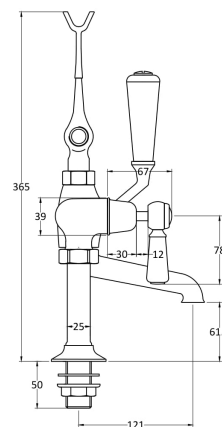

Sales Code: BC404DL

Description: Topaz Black Lever Bath Shower Mixer

Product Dimensions

Height (mm):	320
Width (mm):	350
Depth (mm):	155
Length (mm):	
Nett Weight (kg):	4.7

Packaging Dimensions

Height (mm):	150
Width (mm):	232
Depth (mm):	330
Gross Weight (kg):	4.9

Packaging Data

Box Colour:	White Cardboard Box
Box Qty:	1
Label Size:	100 x 50
Label Colour:	White Label
Label Qty:	1

Outer Box Dimensions (If Applicable)

Height (mm):	330
Width (mm):	520
Depth (mm):	360
Length (mm):	

Gross Weight (kg):	
Barcode:	5055275868034

Product Details

Country of Origin:	United Kingdom
Fitting Instruction:	No
Product Material:	Brass
Control Type:	Manual
Waste Included:	Waste Not Included
Waste Type:	Not Applicable
WRAS Approval:	Approval No: N/A
Valve/Cartridge Type:	1/4 Turn Ceramic Disc
Colour/Finish:	Chrome
Mount Type:	Deck
Operating Pressure (bar):	0.2

Flow Rates: (Litres Per Min)	0.1 bar: 10.6 0.5 bar: 28.6 1 bar: 41.4 2 bar: 59 3 bar: 72.8
Pipe Size:	22 mm (3/4" Bsp)
Pipe Centres:	90-300mm