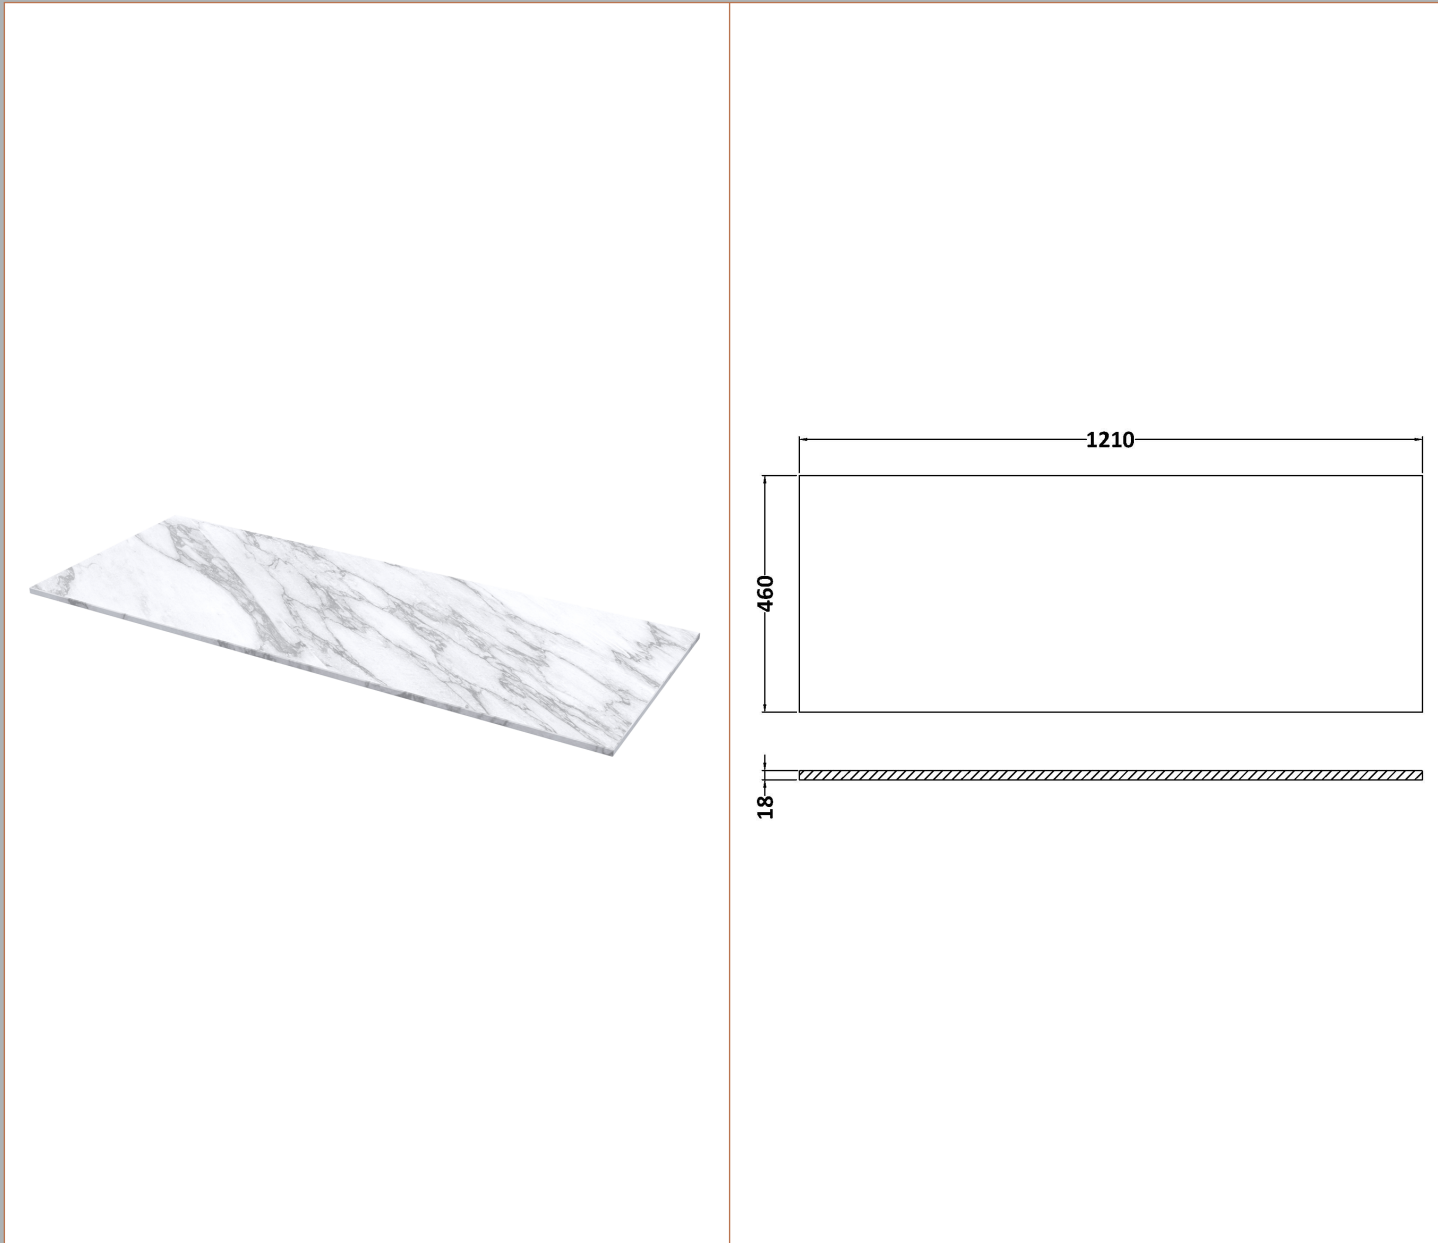

Sales Code: LIL2222CMT2

Description: 1200 Wh Single Drawer Unit & Marble Work

Packaging Details

Barcode: 5056678488409

Sales Code: NFF2222

Description: 600 Single Drawer Unit (455 Deep)

Product Dimensions

Height (mm):	431
Width (mm):	600
Depth (mm):	455
Nett Weight (kg):	22.5

Outer Box Dimensions (If Applicable)

Height (mm):	
Width (mm):	
Depth (mm):	
Gross Weight (kg):	
Barcode:	5056678482582

Product Details

Country of Origin:	China
Fitting Instruction:	No
CE & UKCA:	N/A
FSC Certified Materials:	Yes
Colour:	Graphite Grey Woodgrain
Construction Method:	Cam & Wood Dowel
Construction Type:	Rigid
Cabinet Finish:	MFC Textured Woodgrain
Fascia Finish:	MFC Textured Woodgrain
Cabinet Thickness (mm):	18
Fascia Thickness (mm):	18
Drawer Included:	Yes
Drawer Type:	80mm High Metal S/C Inc Galler
No of Shelves:	0
Hinge Type:	Not Applicable
Hinge Included:	Not Applicable
Adjustable Legs:	No, Not Required
Fixings Included:	Yes
Handle Style:	Contemporary
Waste Shroud:	Yes
Handle Included:	Yes, Supplied
Handle Type:	D-Shape

Sales Code: LOM91246

Description: 1200 Marble Top (1210 X 460mm)

Product Dimensions

Height (mm):	18
Width (mm):	1210
Depth (mm):	460
Nett Weight (kg):	25.5

Packaging Dimensions

Height (mm):	35
Width (mm):	1250
Depth (mm):	500
Gross Weight (kg):	26

Packaging Data

Box Colour:	Brown Cardboard Box
Box Qty:	1
Label Size:	100 x 50
Label Colour:	White Label
Label Qty:	1

Outer Box Dimensions (If Applicable)

Height (mm):	
Width (mm):	
Depth (mm):	
Gross Weight (kg):	
Barcode:	5056678482384