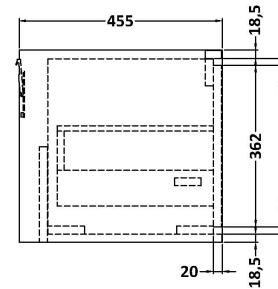

Sales Code: LIL2222CMT2

Description: 1200 Wh Single Drawer Unit & Marble Work

Packaging Details

Barcode: 5056678488409

Sales Code: NFF2222

Description: 600 Single Drawer Unit (455 Deep)

Product Dimensions

Height (mm):	431
Width (mm):	600
Depth (mm):	455
Nett Weight (kg):	22.5

Packaging Dimensions

Height (mm):	470
Width (mm):	632
Depth (mm):	480
Gross Weight (kg):	23

Packaging Data

Box Colour:	Brown Cardboard Box - Printed
Box Qty:	0
Label Size:	0 x 0
Label Colour:	White Label
Label Qty:	2

Outer Box Dimensions (If Applicable)

Height (mm):	
Width (mm):	
Depth (mm):	
Gross Weight (kg):	
Barcode:	5056678482582

Product Details

Country of Origin:	China
Fitting Instruction:	No
CE & UKCA:	N/A
FSC Certified Materials:	Yes
Colour:	Graphite Grey Woodgrain
Construction Method:	Cam & Wood Dowel
Construction Type:	Rigid
Cabinet Finish:	MFC Textured Woodgrain
Fascia Finish:	MFC Textured Woodgrain
Cabinet Thickness (mm):	18
Fascia Thickness (mm):	18
Drawer Included:	Yes
Drawer Type:	80mm High Metal S/C Inc Galler
No of Shelves:	0
Hinge Type:	Not Applicable
Hinge Included:	Not Applicable
Adjustable Legs:	No, Not Required
Fixings Included:	Yes
Handle Style:	Contemporary
Waste Shroud:	Yes
Handle Included:	Yes, Supplied
Handle Type:	D-Shape

Sales Code: LOM91246

Description: 1200 Marble Top (1210 X 460mm)

Product Dimensions

Height (mm):	18
Width (mm):	1210
Depth (mm):	460
Nett Weight (kg):	25.5

Packaging Dimensions

Height (mm):	35
Width (mm):	1250
Depth (mm):	500
Gross Weight (kg):	26