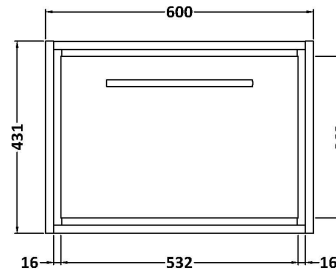

Sales Code: LIL2222CMT2

Description: 1200 Wh Single Drawer Unit & Marble Work

Packaging Details

Barcode: 5056678488409

Sales Code: NFF2222

Description: 600 Single Drawer Unit (455 Deep)

Product Dimensions

Height (mm):	431
Width (mm):	600
Depth (mm):	455
Nett Weight (kg):	22.5

Packaging Dimensions

Height (mm):	470
Width (mm):	632
Depth (mm):	480
Gross Weight (kg):	23

Packaging Data

Box Colour:	Brown Cardboard Box - Printed
Box Qty:	0
Label Size:	0 x 0
Label Colour:	White Label
Label Qty:	2

Outer Box Dimensions (If Applicable)

Height (mm):	
Width (mm):	
Depth (mm):	
Gross Weight (kg):	
Barcode:	5056678482582

Product Details

Country of Origin:	China
Fitting Instruction:	No
CE & UKCA:	N/A
FSC Certified Materials:	Yes
Colour:	Graphite Grey Woodgrain
Construction Method:	Cam & Wood Dowel
Construction Type:	Rigid
Cabinet Finish:	MFC Textured Woodgrain
Fascia Finish:	MFC Textured Woodgrain
Cabinet Thickness (mm):	18
Fascia Thickness (mm):	18
Drawer Included:	Yes
Drawer Type:	80mm High Metal S/C Inc Galler
No of Shelves:	0
Hinge Type:	Not Applicable
Hinge Included:	Not Applicable
Adjustable Legs:	No, Not Required
Fixings Included:	Yes
Handle Style:	Contemporary
Waste Shroud:	Yes
Handle Included:	Yes, Supplied
Handle Type:	D-Shape

Sales Code: LOM91246

Description: 1200 Marble Top (1210 X 460mm)

Product Dimensions

Height (mm):	18
Width (mm):	1210
Depth (mm):	460
Nett Weight (kg):	25.5

Packaging Dimensions

Height (mm):	35
Width (mm):	1250
Depth (mm):	500
Gross Weight (kg):	26