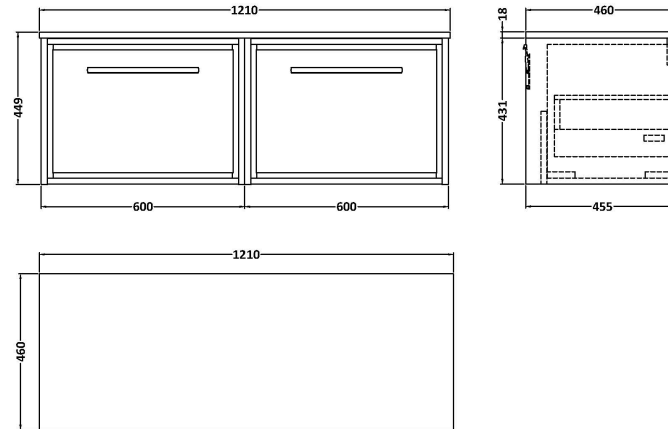

Sales Code: LIL2222CMT2

Description: 1200 Wh Single Drawer Unit & Marble Work

Packaging Details

Barcode: 5056678488409

Sales Code: NFF2222

Description: 600 Single Drawer Unit (455 Deep)

Product Dimensions

Height (mm):	431
Width (mm):	600
Depth (mm):	455
Nett Weight (kg):	22.5

Packaging Dimensions

Height (mm):	470
Width (mm):	632
Depth (mm):	480
Gross Weight (kg):	23

Packaging Data

Box Colour:	Brown Cardboard Box - Printed
Box Qty:	0
Label Size:	0 x 0
Label Colour:	White Label
Label Qty:	2

Outer Box Dimensions (If Applicable)

Height (mm):	
Width (mm):	
Depth (mm):	
Gross Weight (kg):	
Barcode:	5056678482582

Product Details

Country of Origin:	China
Fitting Instruction:	No
CE & UKCA:	N/A
FSC Certified Materials:	Yes
Colour:	Graphite Grey Woodgrain
Construction Method:	Cam & Wood Dowel
Construction Type:	Rigid
Cabinet Finish:	MFC Textured Woodgrain
Fascia Finish:	MFC Textured Woodgrain
Cabinet Thickness (mm):	18
Fascia Thickness (mm):	18
Drawer Included:	Yes
Drawer Type:	80mm High Metal S/C Inc Galler
No of Shelves:	0
Hinge Type:	Not Applicable
Hinge Included:	Not Applicable
Adjustable Legs:	No, Not Required
Fixings Included:	Yes
Handle Style:	Contemporary
Waste Shroud:	Yes
Handle Included:	Yes, Supplied
Handle Type:	D-Shape

Sales Code: LOM91246

Description: 1200 Marble Top (1210 X 460mm)

Product Dimensions

Height (mm):	18
Width (mm):	1210
Depth (mm):	460
Nett Weight (kg):	25.5

Packaging Dimensions

Height (mm):	35
Width (mm):	1250
Depth (mm):	500
Gross Weight (kg):	26