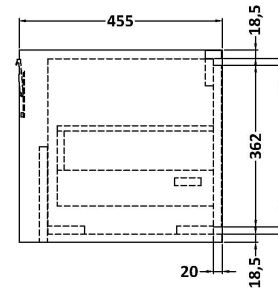

Sales Code: LIL2222W

Description: 600 Wh Single Drawer Unit & Worktop

Packaging Details

Barcode: 5056678486382

Sales Code: NFF2222

Description: 600 Single Drawer Unit (455 Deep)

Product Dimensions

Height (mm):	431
Width (mm):	600
Depth (mm):	455
Nett Weight (kg):	22.5

Packaging Dimensions

Height (mm):	470
Width (mm):	632
Depth (mm):	480
Gross Weight (kg):	23

Packaging Data

Box Colour:	Brown Cardboard Box - Printed
Box Qty:	0
Label Size:	0 x 0
Label Colour:	White Label
Label Qty:	2

Outer Box Dimensions (If Applicable)

Height (mm):	
Width (mm):	
Depth (mm):	
Gross Weight (kg):	
Barcode:	5056678482582

Product Details

Country of Origin:	China
Fitting Instruction:	No
CE & UKCA:	N/A
FSC Certified Materials:	Yes
Colour:	Graphite Grey Woodgrain
Construction Method:	Cam & Wood Dowel
Construction Type:	Rigid
Cabinet Finish:	MFC Textured Woodgrain
Fascia Finish:	MFC Textured Woodgrain
Cabinet Thickness (mm):	18
Fascia Thickness (mm):	18
Drawer Included:	Yes
Drawer Type:	80mm High Metal S/C Inc Galler
No of Shelves:	0
Hinge Type:	Not Applicable
Hinge Included:	Not Applicable
Adjustable Legs:	No, Not Required
Fixings Included:	Yes
Handle Style:	Contemporary
Waste Shroud:	Yes
Handle Included:	Yes, Supplied
Handle Type:	D-Shape

Sales Code: MWT22660

Description: 600 Worktop (605X460x18mm)

Product Dimensions

Height (mm):	18
Width (mm):	605
Depth (mm):	460
Nett Weight (kg):	3

Packaging Dimensions

Height (mm):	25
Width (mm):	625
Depth (mm):	510
Gross Weight (kg):	3.5