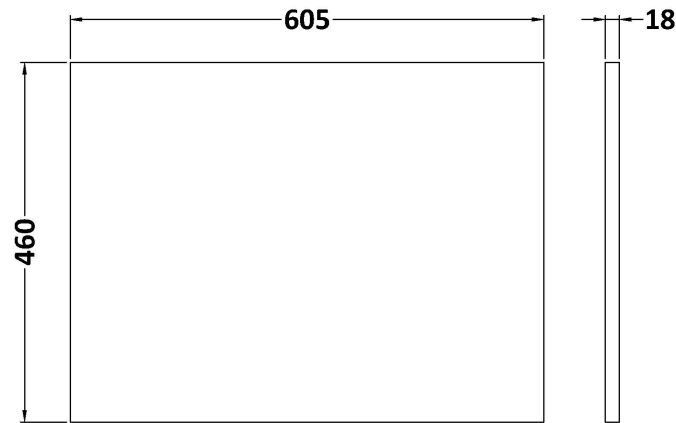

Packaging Dimensions

Height (mm):	470
Width (mm):	632
Depth (mm):	480
Gross Weight (kg):	23

Packaging Data

Box Colour:	Brown Cardboard Box - Printed
Box Qty:	0
Label Size:	0 x 0
Label Colour:	White Label
Label Qty:	2

Outer Box Dimensions (If Applicable)

Height (mm):	
Width (mm):	
Depth (mm):	
Gross Weight (kg):	
Barcode:	5056678482582

Product Details

Country of Origin:	China
Fitting Instruction:	No
CE & UKCA:	N/A
FSC Certified Materials:	Yes
Colour:	Graphite Grey Woodgrain
Construction Method:	Cam & Wood Dowel
Construction Type:	Rigid
Cabinet Finish:	MFC Textured Woodgrain
Fascia Finish:	MFC Textured Woodgrain
Cabinet Thickness (mm):	18
Fascia Thickness (mm):	18
Drawer Included:	Yes
Drawer Type:	80mm High Metal S/C Inc Galler
No of Shelves:	0
Hinge Type:	Not Applicable
Hinge Included:	Not Applicable
Adjustable Legs:	No, Not Required
Fixings Included:	Yes
Handle Style:	Contemporary
Waste Shroud:	Yes
Handle Included:	Yes, Supplied
Handle Type:	D-Shape

Sales Code: MWT22660

Description: 600 Worktop (605X460x18mm)

Product Dimensions

Height (mm):	18
Width (mm):	605
Depth (mm):	460
Nett Weight (kg):	3

Packaging Dimensions

Height (mm):	25
Width (mm):	625
Depth (mm):	510
Gross Weight (kg):	3.5

Packaging Data

Box Colour:	Brown Cardboard Box - Printed
Box Qty:	1
Label Size:	100 x 50
Label Colour:	Not Applicable
Label Qty:	0

Outer Box Dimensions (If Applicable)

Height (mm):	
Width (mm):	
Depth (mm):	
Gross Weight (kg):	
Barcode:	5056678471241