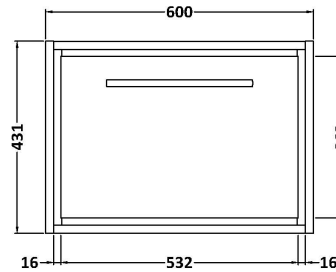

Sales Code: LIL2222W

Description: 600 Wh Single Drawer Unit & Worktop

Packaging Details

Barcode: 5056678486382

Sales Code: NFF2222

Description: 600 Single Drawer Unit (455 Deep)

Product Dimensions

Height (mm):	431
Width (mm):	600
Depth (mm):	455
Nett Weight (kg):	22.5

Packaging Dimensions

Height (mm):	470
Width (mm):	632
Depth (mm):	480
Gross Weight (kg):	23

Packaging Data

Box Colour:	Brown Cardboard Box - Printed
Box Qty:	0
Label Size:	0 x 0
Label Colour:	White Label
Label Qty:	2

Outer Box Dimensions (If Applicable)

Height (mm):	
Width (mm):	
Depth (mm):	
Gross Weight (kg):	
Barcode:	5056678482582

Product Details

Country of Origin:	China
Fitting Instruction:	No
CE & UKCA:	N/A
FSC Certified Materials:	Yes
Colour:	Graphite Grey Woodgrain
Construction Method:	Cam & Wood Dowel
Construction Type:	Rigid
Cabinet Finish:	MFC Textured Woodgrain
Fascia Finish:	MFC Textured Woodgrain
Cabinet Thickness (mm):	18
Fascia Thickness (mm):	18
Drawer Included:	Yes
Drawer Type:	80mm High Metal S/C Inc Galler
No of Shelves:	0
Hinge Type:	Not Applicable
Hinge Included:	Not Applicable
Adjustable Legs:	No, Not Required
Fixings Included:	Yes
Handle Style:	Contemporary
Waste Shroud:	Yes
Handle Included:	Yes, Supplied
Handle Type:	D-Shape

Sales Code: MWT22660

Description: 600 Worktop (605X460x18mm)

Product Dimensions

Height (mm):	18
Width (mm):	605
Depth (mm):	460
Nett Weight (kg):	3

Packaging Dimensions

Height (mm):	25
Width (mm):	625
Depth (mm):	510
Gross Weight (kg):	3.5