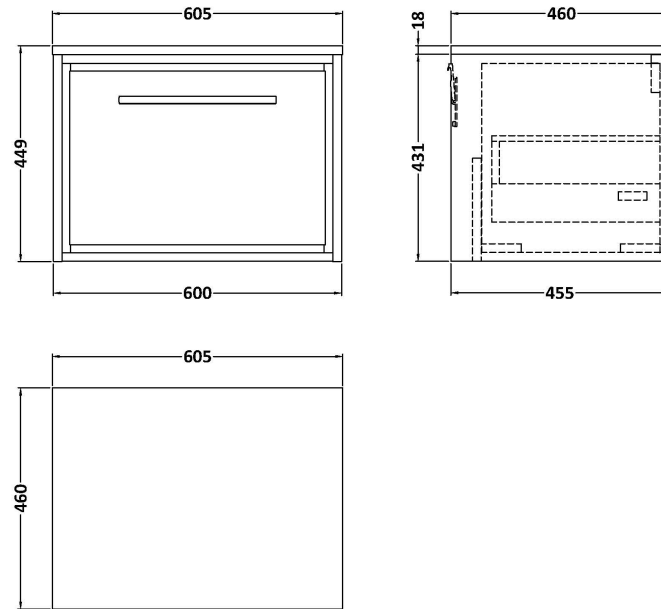

Sales Code: LIL2222W

Description: 600 Wh Single Drawer Unit & Worktop

Packaging Details

Barcode: 5056678486382

Sales Code: NFF2222

Description: 600 Single Drawer Unit (455 Deep)

Product Dimensions

Height (mm):	431
Width (mm):	600
Depth (mm):	455
Nett Weight (kg):	22.5

Packaging Dimensions

Height (mm):	470
Width (mm):	632
Depth (mm):	480
Gross Weight (kg):	23

Packaging Data

Box Colour:	Brown Cardboard Box - Printed
Box Qty:	0
Label Size:	0 x 0
Label Colour:	White Label
Label Qty:	2

Outer Box Dimensions (If Applicable)

Height (mm):	
Width (mm):	
Depth (mm):	
Gross Weight (kg):	
Barcode:	5056678482582

Product Details

Country of Origin:	China
Fitting Instruction:	No
CE & UKCA:	N/A
FSC Certified Materials:	Yes
Colour:	Graphite Grey Woodgrain
Construction Method:	Cam & Wood Dowel
Construction Type:	Rigid
Cabinet Finish:	MFC Textured Woodgrain
Fascia Finish:	MFC Textured Woodgrain
Cabinet Thickness (mm):	18
Fascia Thickness (mm):	18
Drawer Included:	Yes
Drawer Type:	80mm High Metal S/C Inc Galler
No of Shelves:	0
Hinge Type:	Not Applicable
Hinge Included:	Not Applicable
Adjustable Legs:	No, Not Required
Fixings Included:	Yes
Handle Style:	Contemporary
Waste Shroud:	Yes
Handle Included:	Yes, Supplied
Handle Type:	D-Shape

Sales Code: MWT22660

Description: 600 Worktop (605X460x18mm)

Product Dimensions

Height (mm):	18
Width (mm):	605
Depth (mm):	460
Nett Weight (kg):	3

Packaging Dimensions

Height (mm):	25
Width (mm):	625
Depth (mm):	510
Gross Weight (kg):	3.5