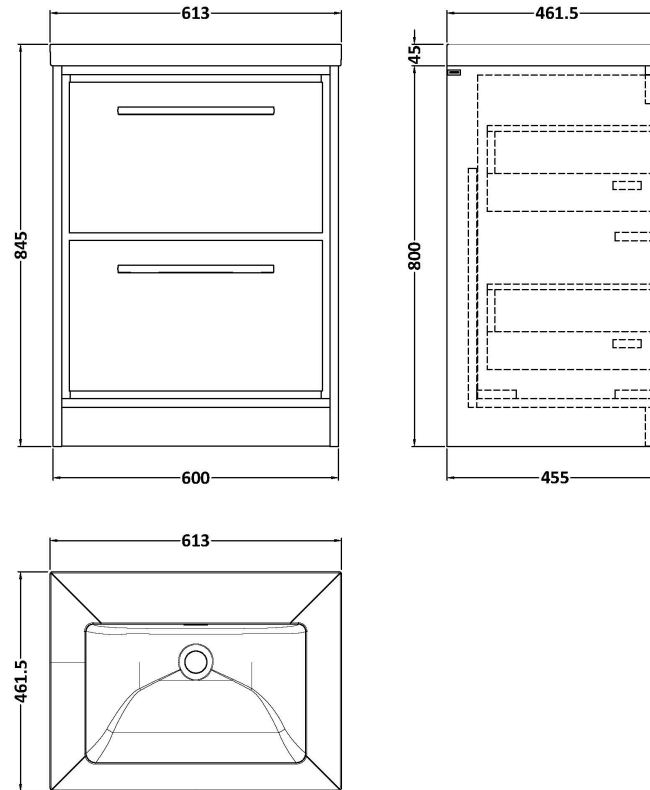

Sales Code: LIL2233K

Description: 600 Fs 2-Drawer Unit & Basin 0Th

Packaging Details

Barcode: 5056678487075