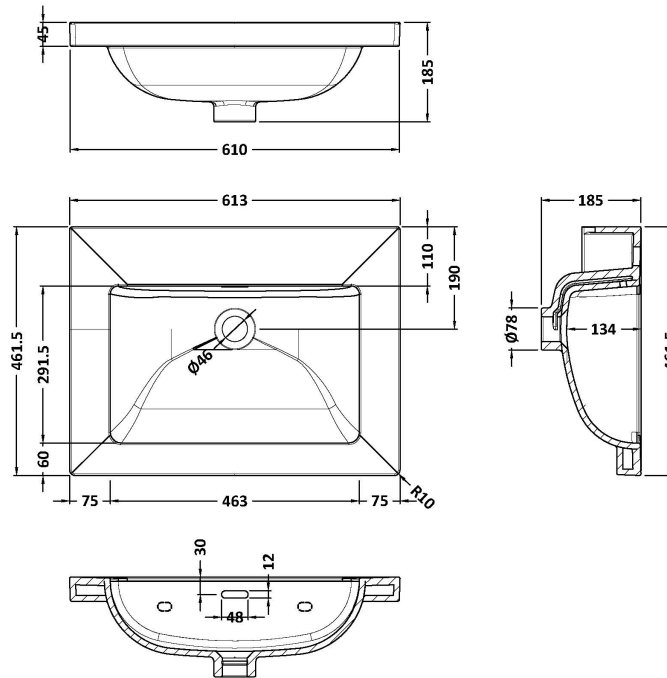

### Product Dimensions

Height (mm):	800
Width (mm):	600
Depth (mm):	455
Nett Weight (kg):	38.5

### Packaging Dimensions

Height (mm):	840
Width (mm):	632
Depth (mm):	480
Gross Weight (kg):	39

### Outer Box Dimensions (If Applicable)

Height (mm):	
Width (mm):	
Depth (mm):	
Gross Weight (kg):	
Barcode:	5056678485651

### Product Dimensions

Height (mm):	45
Width (mm):	613
Depth (mm):	461
Nett Weight (kg):	17