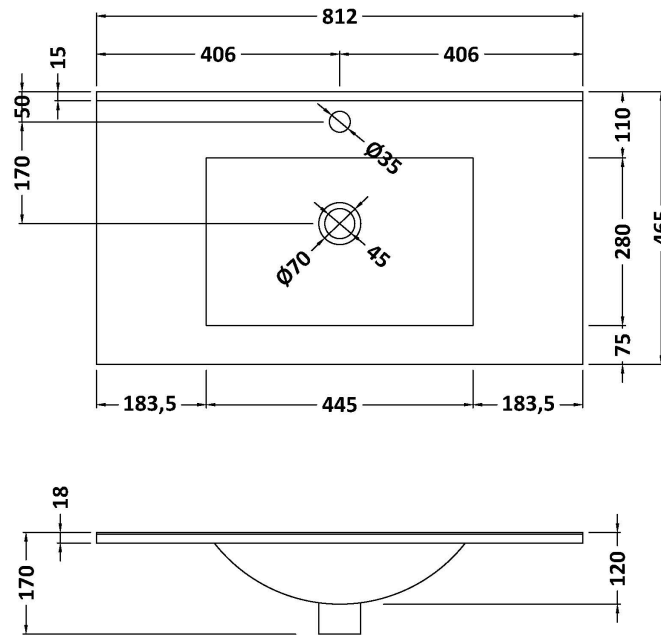

Packaging Dimensions

Height (mm):	840
Width (mm):	832
Depth (mm):	480
Gross Weight (kg):	52

Packaging Data

Box Colour:	Brown Cardboard Box - Printed
Box Qty:	0
Label Size:	0 x 0
Label Colour:	White Label
Label Qty:	2

Outer Box Dimensions (If Applicable)

Height (mm):	
Width (mm):	
Depth (mm):	
Gross Weight (kg):	
Barcode:	5056678485682

Product Details

Country of Origin:	China
Fitting Instruction:	No
CE & UKCA:	N/A
FSC Certified Materials:	Yes
Colour:	Graphite Grey Woodgrain
Construction Method:	Cam & Wood Dowel
Construction Type:	Rigid
Cabinet Finish:	MFC Textured Woodgrain
Fascia Finish:	MFC Textured Woodgrain
Cabinet Thickness (mm):	18
Fascia Thickness (mm):	18
Drawer Included:	Yes
Drawer Type:	80mm High Metal S/C Inc Galler
No of Shelves:	0
Hinge Type:	Not Applicable
Hinge Included:	Not Applicable
Adjustable Legs:	No, Not Required
Fixings Included:	Yes
Handle Style:	Contemporary
Waste Shroud:	Yes
Handle Included:	Yes, Supplied
Handle Type:	D-Shape

Sales Code: BAST9080E

Description: 800X460mm 1T/H Minimalist Basin Top

Product Dimensions

Height (mm):	18
Width (mm):	812
Depth (mm):	465
Nett Weight (kg):	17

Packaging Dimensions

Height (mm):	195
Width (mm):	825
Depth (mm):	480
Gross Weight (kg):	17.5

Packaging Data

Box Colour:	Brown Cardboard Box - Printed
Box Qty:	1
Label Size:	100 x 50
Label Colour:	White Label
Label Qty:	2

Outer Box Dimensions (If Applicable)

Height (mm):	
Width (mm):	
Depth (mm):	
Gross Weight (kg):	
Barcode:	5056678482742