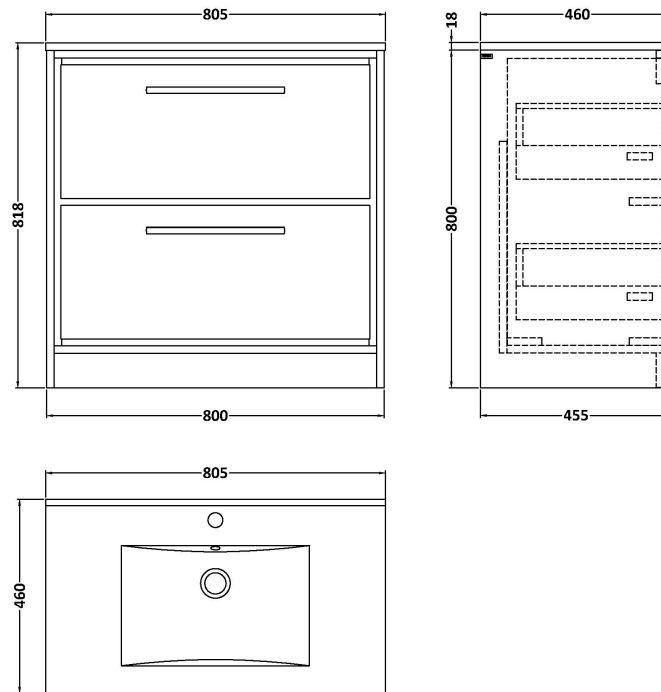

Sales Code: LIL2235C

Description: 800 Fs 2-Drawer Unit & Basin 1Th

Packaging Details

Barcode: 5056678485804

Sales Code: NFF2235

Description: 800 Fs 2-Drawer Unit (455 Deep)

Product Dimensions

Height (mm):	800
Width (mm):	800
Depth (mm):	455
Nett Weight (kg):	51.5

Packaging Dimensions

Height (mm):	840
Width (mm):	832
Depth (mm):	480
Gross Weight (kg):	52

Packaging Data

Box Colour:	Brown Cardboard Box - Printed
Box Qty:	0
Label Size:	0 x 0
Label Colour:	White Label
Label Qty:	2

Sales Code: BAST9080E

Description: 800X460mm 1T/H Minimalist Basin Top

Product Dimensions

Height (mm):	18
Width (mm):	812
Depth (mm):	465
Nett Weight (kg):	17

Packaging Dimensions

Height (mm):	195
Width (mm):	825
Depth (mm):	480
Gross Weight (kg):	17.5

Packaging Data

Box Colour:	Brown Cardboard Box - Printed
Box Qty:	1
Label Size:	100 x 50
Label Colour:	White Label
Label Qty:	2

Outer Box Dimensions (If Applicable)

Height (mm):	
Width (mm):	
Depth (mm):	
Gross Weight (kg):	
Barcode:	5056678482742