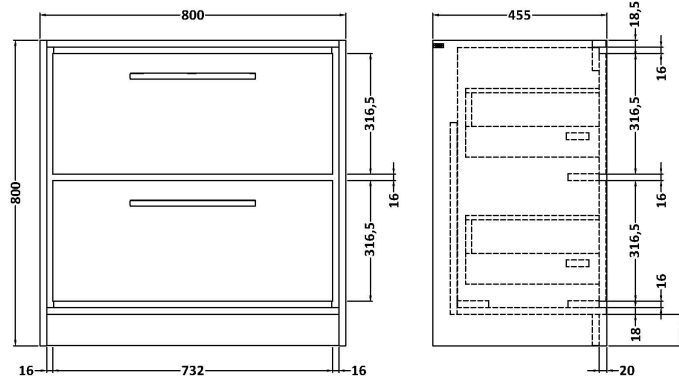

Sales Code: LIL2235C

Description: 800 Fs 2-Drawer Unit & Basin 1Th

Packaging Details

Barcode: 5056678485804

Sales Code: NFF2235

Description: 800 Fs 2-Drawer Unit (455 Deep)

Product Dimensions

Height (mm):	800
Width (mm):	800
Depth (mm):	455
Nett Weight (kg):	51.5

Packaging Dimensions

Height (mm):	840
Width (mm):	832
Depth (mm):	480
Gross Weight (kg):	52

Packaging Data

Box Colour:	Brown Cardboard Box - Printed
Box Qty:	0
Label Size:	0 x 0
Label Colour:	White Label
Label Qty:	2

Outer Box Dimensions (If Applicable)

Height (mm):	
Width (mm):	
Depth (mm):	
Gross Weight (kg):	
Barcode:	5056678485682

Product Details

Country of Origin:	China
Fitting Instruction:	No
CE & UKCA:	N/A
FSC Certified Materials:	Yes
Colour:	Graphite Grey Woodgrain
Construction Method:	Cam & Wood Dowel
Construction Type:	Rigid
Cabinet Finish:	MFC Textured Woodgrain
Fascia Finish:	MFC Textured Woodgrain
Cabinet Thickness (mm):	18
Fascia Thickness (mm):	18
Drawer Included:	Yes
Drawer Type:	80mm High Metal S/C Inc Galler
No of Shelves:	0
Hinge Type:	Not Applicable
Hinge Included:	Not Applicable
Adjustable Legs:	No, Not Required
Fixings Included:	Yes
Handle Style:	Contemporary
Waste Shroud:	Yes
Handle Included:	Yes, Supplied
Handle Type:	D-Shape

Sales Code: BAST9080E

Description: 800X460mm 1T/H Minimalist Basin Top

Product Dimensions

Height (mm):	18
Width (mm):	812
Depth (mm):	465
Nett Weight (kg):	17

Packaging Dimensions

Height (mm):	195
Width (mm):	825
Depth (mm):	480
Gross Weight (kg):	17.5