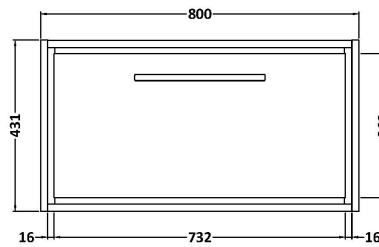

Sales Code: LIL2225WMT

Description: 800 Wh Single Drawer Unit & Marble Workt

Packaging Details

Barcode: 5056678487952

Sales Code: NFF2225

Description: 800 Single Drawer Unit (455 Deep)

Product Dimensions

Height (mm):	431
Width (mm):	800
Depth (mm):	455
Nett Weight (kg):	30

Packaging Dimensions

Height (mm):	470
Width (mm):	832
Depth (mm):	480
Gross Weight (kg):	30.5

Packaging Data

Box Colour:	Brown Cardboard Box - Printed
Box Qty:	0
Label Size:	0 x 0
Label Colour:	White Label
Label Qty:	2

Outer Box Dimensions (If Applicable)

Height (mm):	
Width (mm):	
Depth (mm):	
Gross Weight (kg):	
Barcode:	5056678482612

Product Details

Country of Origin:	China
Fitting Instruction:	No
CE & UKCA:	N/A
FSC Certified Materials:	Yes
Colour:	Graphite Grey Woodgrain
Construction Method:	Cam & Wood Dowel
Construction Type:	Rigid
Cabinet Finish:	MFC Textured Woodgrain
Fascia Finish:	MFC Textured Woodgrain
Cabinet Thickness (mm):	18
Fascia Thickness (mm):	18
Drawer Included:	Yes
Drawer Type:	80mm High Metal S/C Inc Galler
No of Shelves:	0
Hinge Type:	Not Applicable
Hinge Included:	Not Applicable
Adjustable Legs:	No, Not Required
Fixings Included:	Yes
Handle Style:	Contemporary
Waste Shroud:	Yes
Handle Included:	Yes, Supplied
Handle Type:	D-Shape

Sales Code: LOM18046

Description: 800 Marble Top (810 X 460mm)

Product Dimensions

Height (mm):	18
Width (mm):	810
Depth (mm):	460
Nett Weight (kg):	17.5

Packaging Dimensions

Height (mm):	35
Width (mm):	850
Depth (mm):	500
Gross Weight (kg):	18