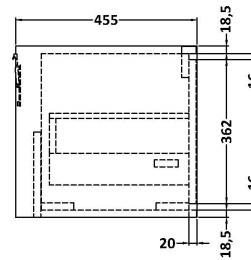

Sales Code: NFF2225

Description: 800 Single Drawer Unit (455 Deep)

Product Dimensions

Height (mm):	431
Width (mm):	800
Depth (mm):	455
Nett Weight (kg):	30

Packaging Dimensions

Height (mm):	470
Width (mm):	832
Depth (mm):	480
Gross Weight (kg):	30.5

Packaging Data

Box Colour:	Brown Cardboard Box - Printed
Box Qty:	0
Label Size:	0 x 0
Label Colour:	White Label
Label Qty:	2

Outer Box Dimensions (If Applicable)

Height (mm):	
Width (mm):	
Depth (mm):	
Gross Weight (kg):	
Barcode:	5056678482612

Product Details

Country of Origin:	China
Fitting Instruction:	No
CE & UKCA:	N/A
FSC Certified Materials:	Yes
Colour:	Graphite Grey Woodgrain
Construction Method:	Cam & Wood Dowel
Construction Type:	Rigid
Cabinet Finish:	MFC Textured Woodgrain
Fascia Finish:	MFC Textured Woodgrain
Cabinet Thickness (mm):	18
Fascia Thickness (mm):	18
Drawer Included:	Yes
Drawer Type:	80mm High Metal S/C Inc Galler
No of Shelves:	0
Hinge Type:	Not Applicable
Hinge Included:	Not Applicable
Adjustable Legs:	No, Not Required
Fixings Included:	Yes
Handle Style:	Contemporary
Waste Shroud:	Yes
Handle Included:	Yes, Supplied
Handle Type:	D-Shape