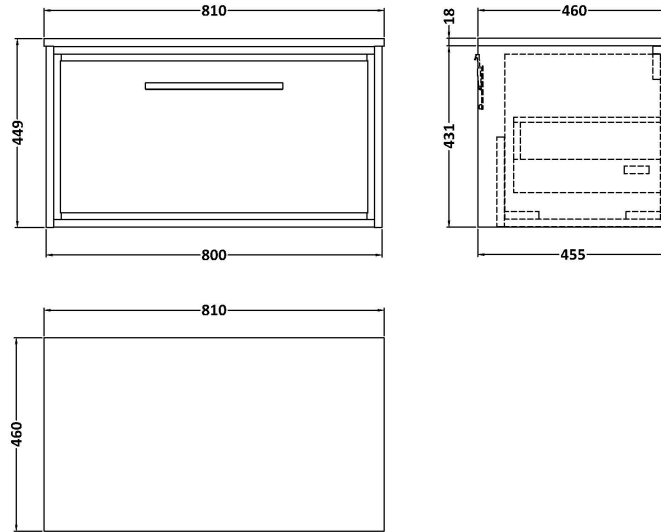

Sales Code: LIL2225WMT

Description: 800 Wh Single Drawer Unit & Marble Workt

Packaging Details

Barcode: 5056678487952

Sales Code: NFF2225

Description: 800 Single Drawer Unit (455 Deep)

Product Dimensions

Height (mm):	431
Width (mm):	800
Depth (mm):	455
Nett Weight (kg):	30

Packaging Dimensions

Height (mm):	470
Width (mm):	832
Depth (mm):	480
Gross Weight (kg):	30.5

Packaging Data

Box Colour:	Brown Cardboard Box - Printed
Box Qty:	0
Label Size:	0 x 0
Label Colour:	White Label
Label Qty:	2

Sales Code: LOM18046

Description: 800 Marble Top (810 X 460mm)

Product Dimensions

Height (mm):	18
Width (mm):	810
Depth (mm):	460
Nett Weight (kg):	17.5

Packaging Dimensions

Height (mm):	35
Width (mm):	850
Depth (mm):	500
Gross Weight (kg):	18

Packaging Data

Box Colour:	Brown Cardboard Box
Box Qty:	1
Label Size:	100 x 50
Label Colour:	White Label
Label Qty:	1

Outer Box Dimensions (If Applicable)

Height (mm):	
Width (mm):	
Depth (mm):	
Gross Weight (kg):	
Barcode:	5056678477212