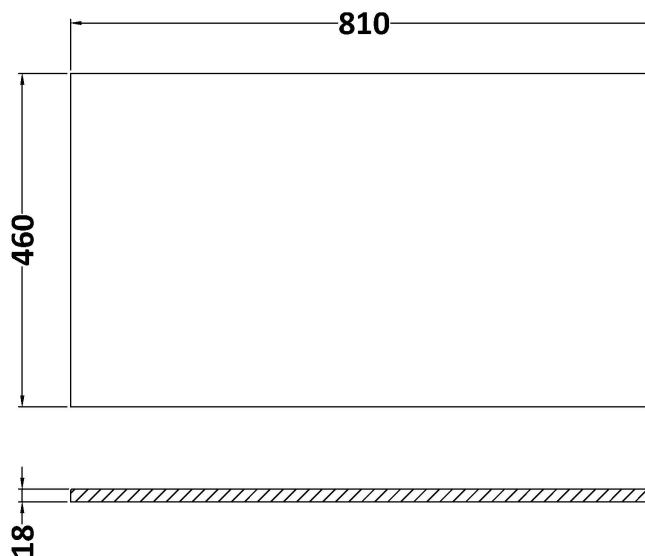

Packaging Dimensions

Height (mm):	470
Width (mm):	832
Depth (mm):	480
Gross Weight (kg):	30.5

Packaging Data

Box Colour:	Brown Cardboard Box - Printed
Box Qty:	0
Label Size:	0 x 0
Label Colour:	White Label
Label Qty:	2

Outer Box Dimensions (If Applicable)

Height (mm):	
Width (mm):	
Depth (mm):	
Gross Weight (kg):	
Barcode:	5056678482612

Product Details

Country of Origin:	China
Fitting Instruction:	No
CE & UKCA:	N/A
FSC Certified Materials:	Yes
Colour:	Graphite Grey Woodgrain
Construction Method:	Cam & Wood Dowel
Construction Type:	Rigid
Cabinet Finish:	MFC Textured Woodgrain
Fascia Finish:	MFC Textured Woodgrain
Cabinet Thickness (mm):	18
Fascia Thickness (mm):	18
Drawer Included:	Yes
Drawer Type:	80mm High Metal S/C Inc Galler
No of Shelves:	0
Hinge Type:	Not Applicable
Hinge Included:	Not Applicable
Adjustable Legs:	No, Not Required
Fixings Included:	Yes
Handle Style:	Contemporary
Waste Shroud:	Yes
Handle Included:	Yes, Supplied
Handle Type:	D-Shape

Sales Code: LOM18046

Description: 800 Marble Top (810 X 460mm)

Product Dimensions

Height (mm):	18
Width (mm):	810
Depth (mm):	460
Nett Weight (kg):	17.5

Packaging Dimensions

Height (mm):	35
Width (mm):	850
Depth (mm):	500
Gross Weight (kg):	18

Packaging Data

Box Colour:	Brown Cardboard Box
Box Qty:	1
Label Size:	100 x 50
Label Colour:	White Label
Label Qty:	1

Outer Box Dimensions (If Applicable)

Height (mm):	
Width (mm):	
Depth (mm):	
Gross Weight (kg):	
Barcode:	5056678477212