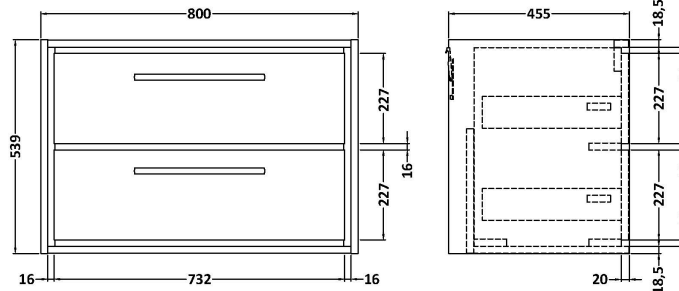

### Product Dimensions

Height (mm):	539
Width (mm):	800
Depth (mm):	455
Nett Weight (kg):	39

### Packaging Dimensions

Height (mm):	577
Width (mm):	832
Depth (mm):	480
Gross Weight (kg):	39.5

### Product Dimensions

Height (mm):	18
Width (mm):	810
Depth (mm):	460
Nett Weight (kg):	17.5

### Packaging Dimensions

Height (mm):	35
Width (mm):	850
Depth (mm):	500
Gross Weight (kg):	18