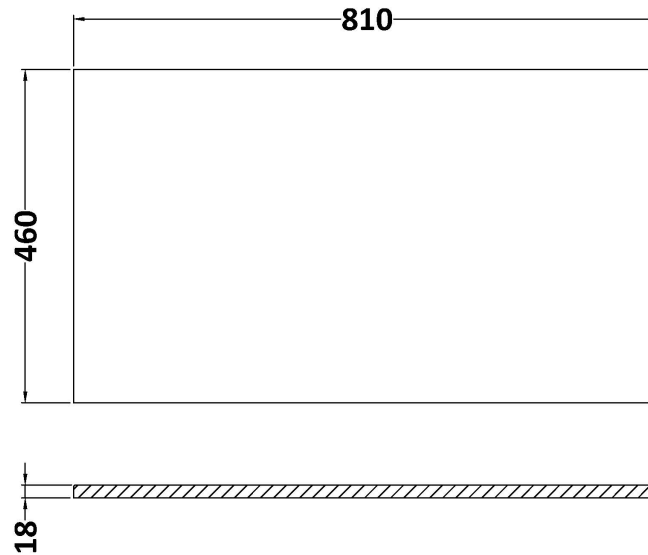

### Product Dimensions

Height (mm):	539
Width (mm):	800
Depth (mm):	455
Nett Weight (kg):	39

### Packaging Dimensions

Height (mm):	577
Width (mm):	832
Depth (mm):	480
Gross Weight (kg):	39.5

### Outer Box Dimensions (If Applicable)

Height (mm):	
Width (mm):	
Depth (mm):	
Gross Weight (kg):	
Barcode:	5056678485743

### Product Dimensions

Height (mm):	18
Width (mm):	810
Depth (mm):	460
Nett Weight (kg):	17.5