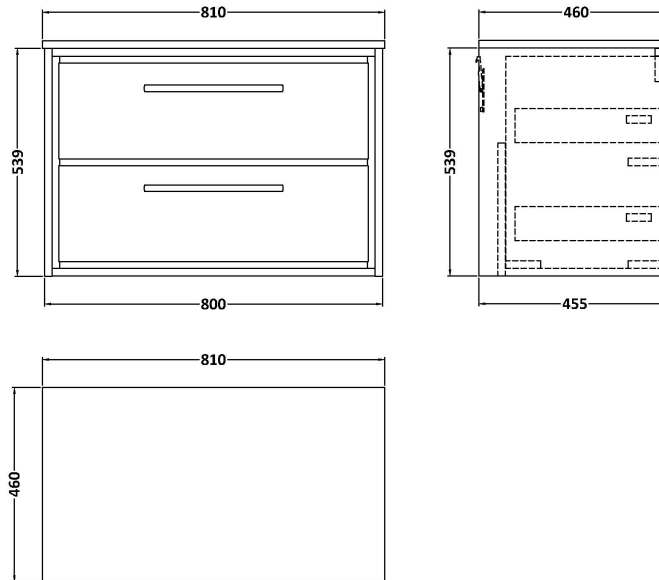

Sales Code: LIL2226WMT

Description: 800 Wh 2-Drawer Unit & Marble Worktop

Packaging Details

Barcode: 5056678487921