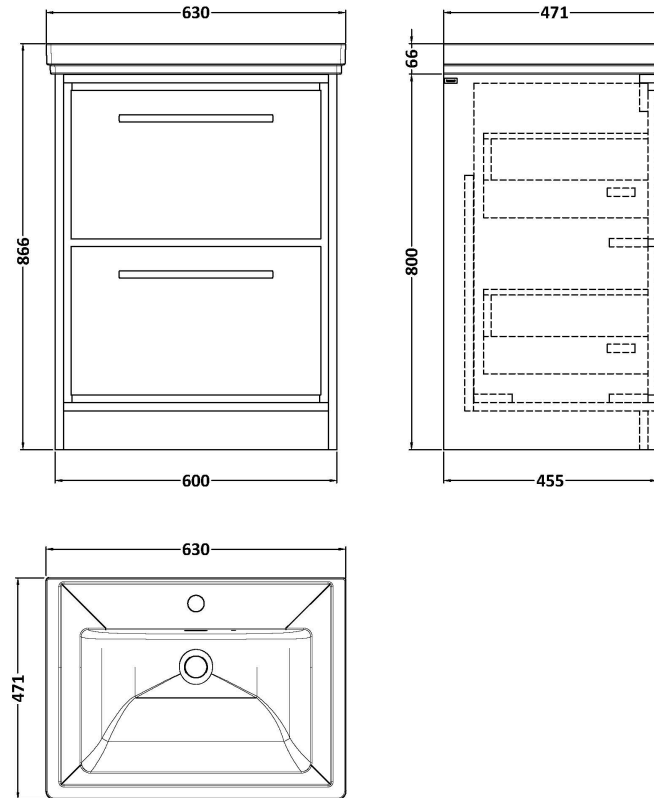

Sales Code: LIL2733A

Description: 600 Fs 2-Drawer Unit & Basin 1Th

### Product Dimensions

Height (mm):	66
Width (mm):	630
Depth (mm):	471
Nett Weight (kg):	17

### Packaging Dimensions

Height (mm):	490
Width (mm):	650
Depth (mm):	220
Gross Weight (kg):	17

### Outer Box Dimensions (If Applicable)

Height (mm):	
Width (mm):	
Depth (mm):	
Gross Weight (kg):	
Barcode:	5056462643656