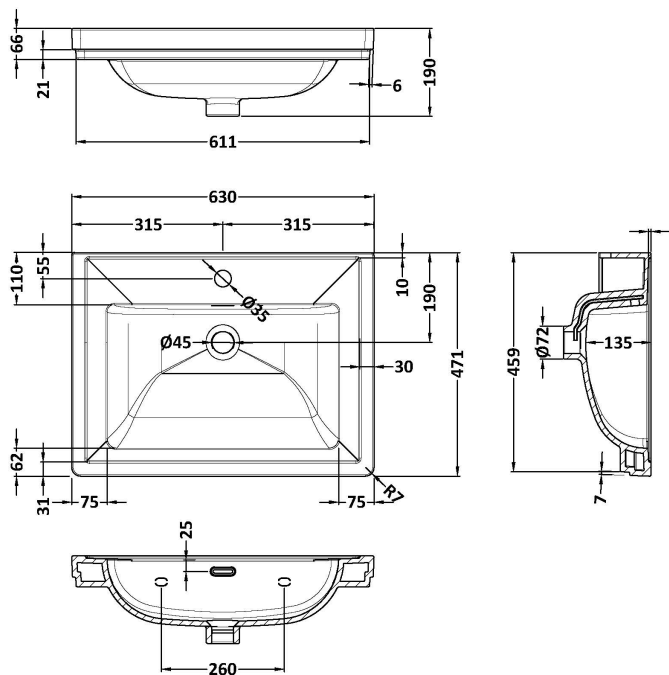

### Product Dimensions

Height (mm):	66
Width (mm):	630
Depth (mm):	471
Nett Weight (kg):	17

### Packaging Dimensions

Height (mm):	490
Width (mm):	650
Depth (mm):	220
Gross Weight (kg):	17

### Outer Box Dimensions (If Applicable)

Height (mm):	
Width (mm):	
Depth (mm):	
Gross Weight (kg):	
Barcode:	5056462643656

**Basins:** Tap Hole: One Taphole Chain Stay Hole: No  
Template: Not Required Waste Type Req: Slotted  
Overflow Inc: Yes Overflow Cover: Yes  
Inner Bowl Depth (mm): 135 mm