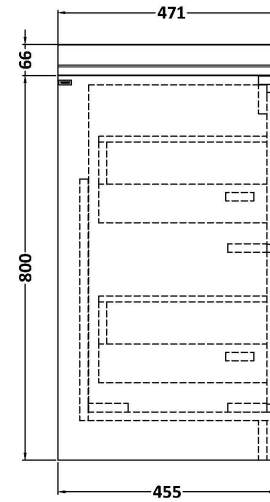

Sales Code: LIL2733B

Description: 600 Fs 2-Drawer Unit & Basin 3Th

Packaging Details

Barcode: 5056678486733

Sales Code: CBM533

Description: 600 Classique Basin 3Th

Product Dimensions

Height (mm):	66
Width (mm):	630
Depth (mm):	471
Nett Weight (kg):	17

Packaging Dimensions

Height (mm):	490
Width (mm):	650
Depth (mm):	220
Gross Weight (kg):	17

Packaging Data

Box Colour:	Brown Cardboard Box - Printed
Box Qty:	1
Label Size:	100 x 50
Label Colour:	White Label
Label Qty:	2

Outer Box Dimensions (If Applicable)

Height (mm):	
Width (mm):	
Depth (mm):	
Gross Weight (kg):	
Barcode:	5056462643663

Product Details

Country of Origin:	Utd.Arab.Emir.
Fitting Instruction:	No
Certification: CE & UKCA: No	WRAS: N/A WRAS No: N/A
Product Material:	Fireclay
Fixing Supplied:	No

Basins: Tap Hole: Three Tapholes Chain Stay Hole: No
Template: Not Required Waste Type Req: Slotted
Overflow Inc: Yes Overflow Cover: Yes
Inner Bowl Depth (mm): 135 mm