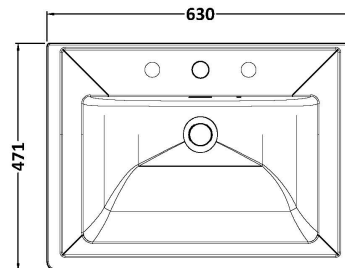

Sales Code: LIL2733B

Description: 600 Fs 2-Drawer Unit & Basin 3Th

Packaging Details

Barcode: 5056678486733

Sales Code: CBM533

Description: 600 Classique Basin 3Th

Product Dimensions

Height (mm):	66
Width (mm):	630
Depth (mm):	471
Nett Weight (kg):	17

Packaging Dimensions

Height (mm):	490
Width (mm):	650
Depth (mm):	220
Gross Weight (kg):	17

Packaging Data

Box Colour:	Brown Cardboard Box - Printed
Box Qty:	1
Label Size:	100 x 50
Label Colour:	White Label
Label Qty:	2

Outer Box Dimensions (If Applicable)

Height (mm):	
Width (mm):	
Depth (mm):	
Gross Weight (kg):	
Barcode:	5056462643663

Product Details

Country of Origin:	Utd.Arab.Emir.
Fitting Instruction:	No
Certification: CE & UKCA: No	WRAS: N/A WRAS No: N/A
Product Material:	Fireclay
Fixing Supplied:	No

Basins: Tap Hole: Three Tapholes Chain Stay Hole: No
Template: Not Required Waste Type Req: Slotted
Overflow Inc: Yes Overflow Cover: Yes
Inner Bowl Depth (mm): 135 mm