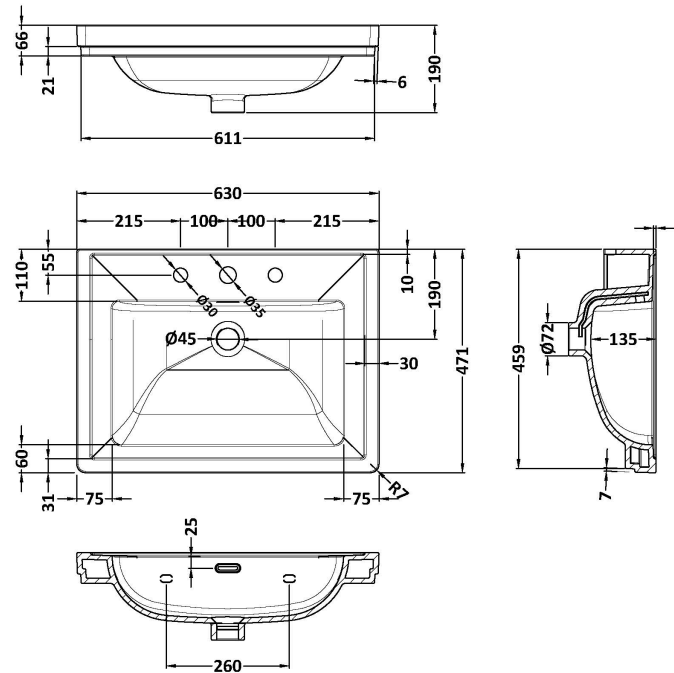

Sales Code: LIL2733B

Description: 600 Fs 2-Drawer Unit & Basin 3Th

Packaging Details

Barcode: 5056678486733

Sales Code: CBM533

Description: 600 Classique Basin 3Th

Product Dimensions

Height (mm):	66
Width (mm):	630
Depth (mm):	471
Nett Weight (kg):	17

Packaging Dimensions

Height (mm):	490
Width (mm):	650
Depth (mm):	220
Gross Weight (kg):	17

Packaging Data

Box Colour:	Brown Cardboard Box - Printed
Box Qty:	1
Label Size:	100 x 50
Label Colour:	White Label
Label Qty:	2

Outer Box Dimensions (If Applicable)

Height (mm):	
Width (mm):	
Depth (mm):	
Gross Weight (kg):	
Barcode:	5056462643663

Product Details

Country of Origin:	Utd.Arab.Emir.
Fitting Instruction:	No
Certification: CE & UKCA: No	WRAS: N/A WRAS No: N/A
Product Material:	Fireclay
Fixing Supplied:	No

Basins: Tap Hole: Three Tapholes Chain Stay Hole: No
Template: Not Required Waste Type Req: Slotted
Overflow Inc: Yes Overflow Cover: Yes
Inner Bowl Depth (mm): 135 mm