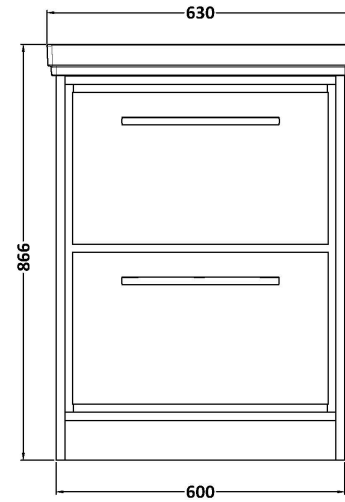

Sales Code: LIL2733B

Description: 600 Fs 2-Drawer Unit & Basin 3Th

Packaging Details

Barcode: 5056678486733

Sales Code: CBM533

Description: 600 Classique Basin 3Th

Product Dimensions

Height (mm):	66
Width (mm):	630
Depth (mm):	471
Nett Weight (kg):	17

Packaging Dimensions

Height (mm):	490
Width (mm):	650
Depth (mm):	220
Gross Weight (kg):	17

Packaging Data

Box Colour:	Brown Cardboard Box - Printed
Box Qty:	1
Label Size:	100 x 50
Label Colour:	White Label
Label Qty:	2

Outer Box Dimensions (If Applicable)

Height (mm):	
Width (mm):	
Depth (mm):	
Gross Weight (kg):	
Barcode:	5056462643663

Product Details

Country of Origin:	Utd.Arab.Emir.
Fitting Instruction:	No
Certification: CE & UKCA: No	WRAS: N/A WRAS No: N/A
Product Material:	Fireclay
Fixing Supplied:	No