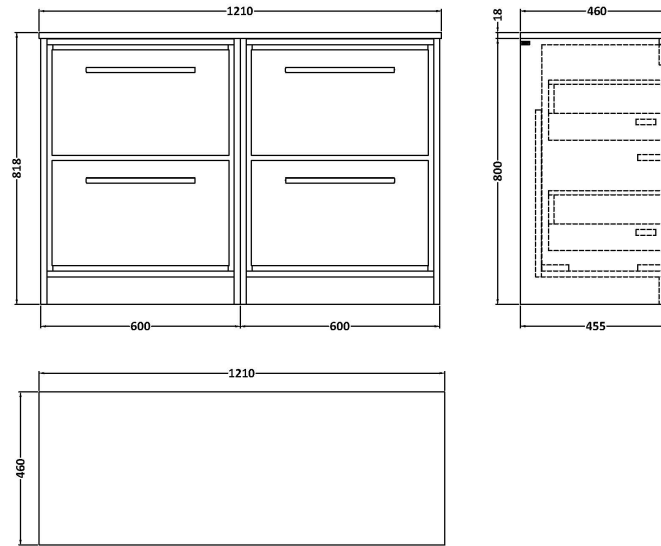

Sales Code: LIL2233GMT2

Description: 1200 Fs 4-Drawer Unit & Marble Worktop

Packaging Details

Barcode: 5056678488256

Sales Code: NFF2233

Description: 600 Fs 2-Drawer Unit (455 Deep)

Product Dimensions

Height (mm):	800
Width (mm):	600
Depth (mm):	455
Nett Weight (kg):	38.5

Packaging Dimensions

Height (mm):	840
Width (mm):	632
Depth (mm):	480
Gross Weight (kg):	39

Packaging Data

Box Colour:	Brown Cardboard Box - Printed
Box Qty:	0
Label Size:	0 x 0
Label Colour:	White Label
Label Qty:	2

Outer Box Dimensions (If Applicable)

Height (mm):	
Width (mm):	
Depth (mm):	
Gross Weight (kg):	
Barcode:	5056678485651

Product Details

Country of Origin:	China
Fitting Instruction:	No
CE & UKCA:	N/A
FSC Certified Materials:	Yes
Colour:	Graphite Grey Woodgrain
Construction Method:	Cam & Wood Dowel
Construction Type:	Rigid
Cabinet Finish:	MFC Textured Woodgrain
Fascia Finish:	MFC Textured Woodgrain
Cabinet Thickness (mm):	18
Fascia Thickness (mm):	18
Drawer Included:	Yes
Drawer Type:	80mm High Metal S/C Inc Galler
No of Shelves:	0
Hinge Type:	Not Applicable
Hinge Included:	Not Applicable
Adjustable Legs:	No, Not Required
Fixings Included:	Yes
Handle Style:	Contemporary
Waste Shroud:	Yes
Handle Included:	Yes, Supplied
Handle Type:	D-Shape

Sales Code: LOM31246

Description: 1200 Marble Top (1210 X 460mm)

Product Dimensions

Height (mm):	18
Width (mm):	1210
Depth (mm):	460
Nett Weight (kg):	25.5

Packaging Dimensions

Height (mm):	35
Width (mm):	1250
Depth (mm):	500
Gross Weight (kg):	26