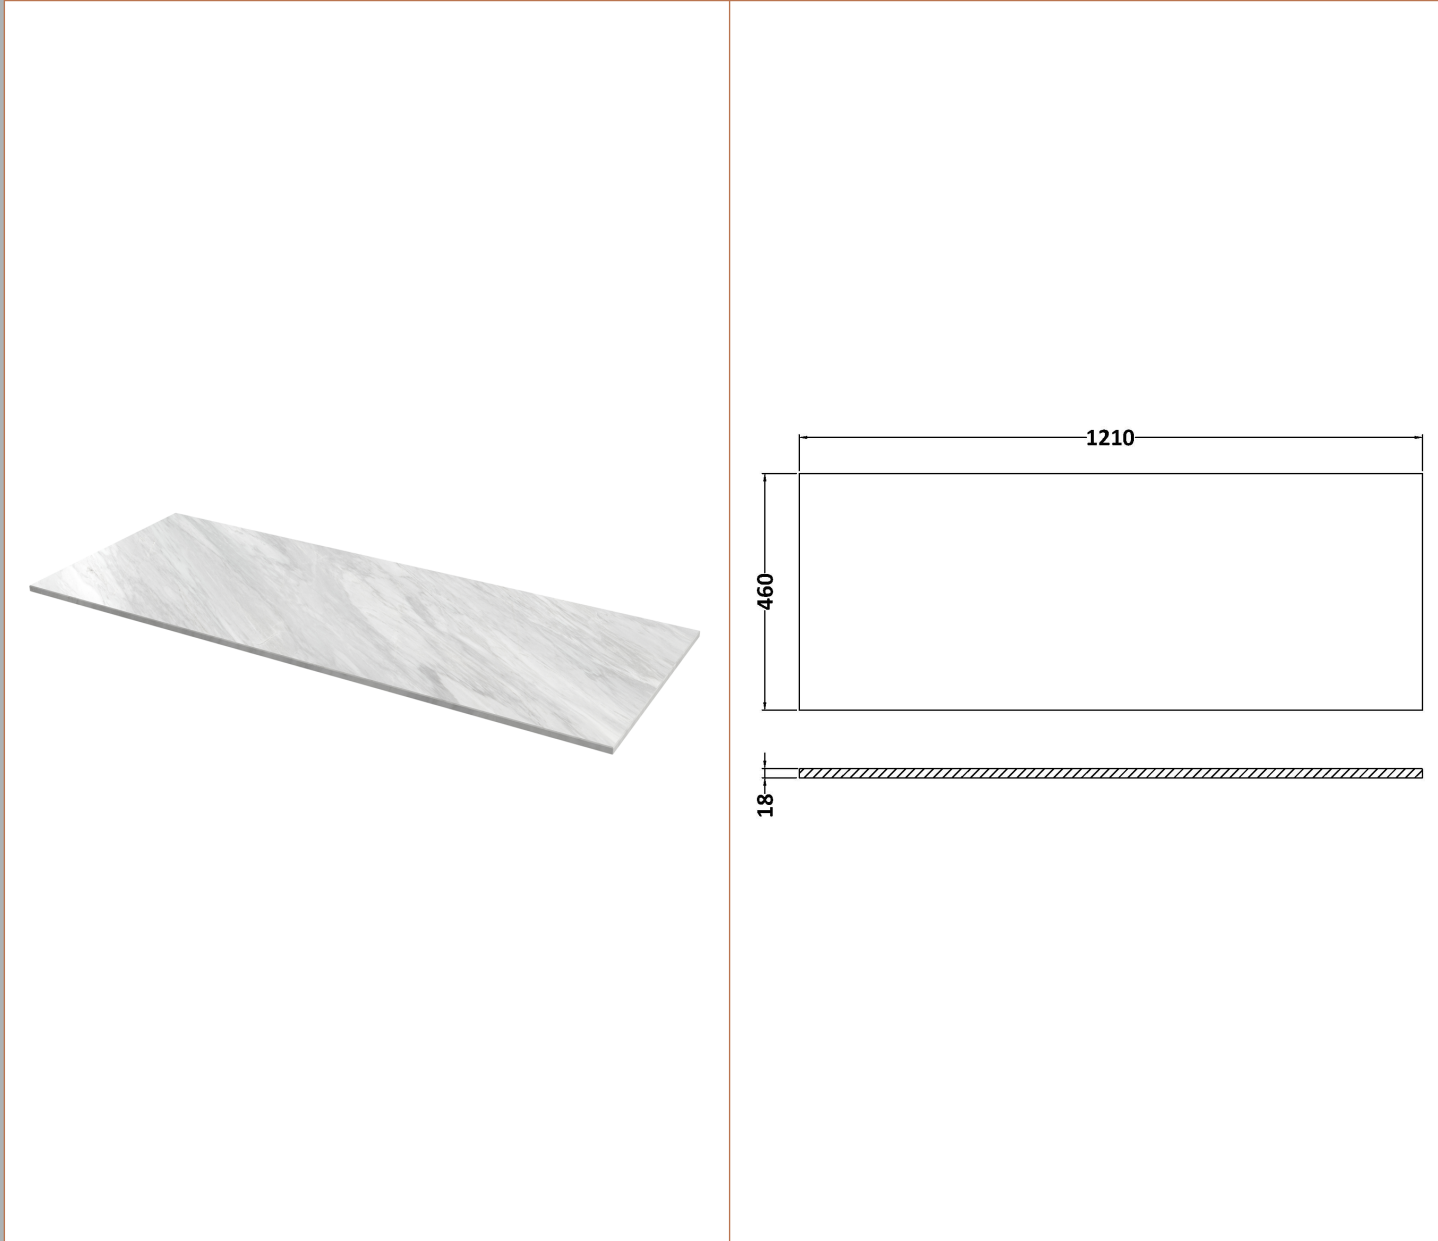

Sales Code: LIL2233GMT2

Description: 1200 Fs 4-Drawer Unit & Marble Worktop

Packaging Details

Barcode: 5056678488256

Sales Code: NFF2233

Description: 600 Fs 2-Drawer Unit (455 Deep)

Product Dimensions

Height (mm):	800
Width (mm):	600
Depth (mm):	455
Nett Weight (kg):	38.5

Outer Box Dimensions (If Applicable)

Height (mm):	
Width (mm):	
Depth (mm):	
Gross Weight (kg):	
Barcode:	5056678485651

Product Details

Country of Origin:	China
Fitting Instruction:	No
CE & UKCA:	N/A
FSC Certified Materials:	Yes
Colour:	Graphite Grey Woodgrain
Construction Method:	Cam & Wood Dowel
Construction Type:	Rigid
Cabinet Finish:	MFC Textured Woodgrain
Fascia Finish:	MFC Textured Woodgrain
Cabinet Thickness (mm):	18
Fascia Thickness (mm):	18
Drawer Included:	Yes
Drawer Type:	80mm High Metal S/C Inc Galler
No of Shelves:	0
Hinge Type:	Not Applicable
Hinge Included:	Not Applicable
Adjustable Legs:	No, Not Required
Fixings Included:	Yes
Handle Style:	Contemporary
Waste Shroud:	Yes
Handle Included:	Yes, Supplied
Handle Type:	D-Shape

Sales Code: LOM31246

Description: 1200 Marble Top (1210 X 460mm)

Product Dimensions

Height (mm):	18
Width (mm):	1210
Depth (mm):	460
Nett Weight (kg):	25.5

Packaging Dimensions

Height (mm):	35
Width (mm):	1250
Depth (mm):	500
Gross Weight (kg):	26

Packaging Data

Box Colour:	Brown Cardboard Box
Box Qty:	1
Label Size:	100 x 50
Label Colour:	White Label
Label Qty:	1

Outer Box Dimensions (If Applicable)

Height (mm):	
Width (mm):	
Depth (mm):	
Gross Weight (kg):	
Barcode:	5056678477243