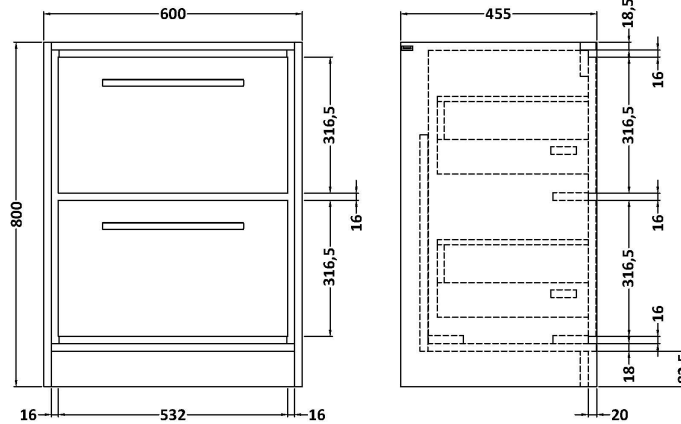

Sales Code: LIL2233GMT2

Description: 1200 Fs 4-Drawer Unit & Marble Worktop

Packaging Details

Barcode: 5056678488256

Sales Code: NFF2233

Description: 600 Fs 2-Drawer Unit (455 Deep)

Product Dimensions

Height (mm):	800
Width (mm):	600
Depth (mm):	455
Nett Weight (kg):	38.5

Packaging Dimensions

Height (mm):	840
Width (mm):	632
Depth (mm):	480
Gross Weight (kg):	39

Packaging Data

Box Colour:	Brown Cardboard Box - Printed
Box Qty:	0
Label Size:	0 x 0
Label Colour:	White Label
Label Qty:	2

Outer Box Dimensions (If Applicable)

Height (mm):	
Width (mm):	
Depth (mm):	
Gross Weight (kg):	
Barcode:	5056678485651

Product Details

Country of Origin:	China
Fitting Instruction:	No
CE & UKCA:	N/A
FSC Certified Materials:	Yes
Colour:	Graphite Grey Woodgrain
Construction Method:	Cam & Wood Dowel
Construction Type:	Rigid
Cabinet Finish:	MFC Textured Woodgrain
Fascia Finish:	MFC Textured Woodgrain
Cabinet Thickness (mm):	18
Fascia Thickness (mm):	18
Drawer Included:	Yes
Drawer Type:	80mm High Metal S/C Inc Galler
No of Shelves:	0
Hinge Type:	Not Applicable
Hinge Included:	Not Applicable
Adjustable Legs:	No, Not Required
Fixings Included:	Yes
Handle Style:	Contemporary
Waste Shroud:	Yes
Handle Included:	Yes, Supplied
Handle Type:	D-Shape

Sales Code: LOM31246

Description: 1200 Marble Top (1210 X 460mm)

Product Dimensions

Height (mm):	18
Width (mm):	1210
Depth (mm):	460
Nett Weight (kg):	25.5

Packaging Dimensions

Height (mm):	35
Width (mm):	1250
Depth (mm):	500
Gross Weight (kg):	26