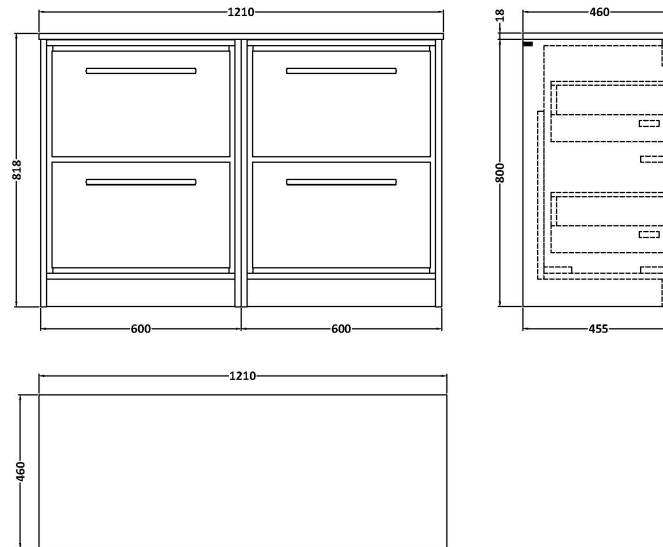

Sales Code: LIL2233W2

Description: 1200 Fs 4-Drawer Unit & Worktop

Packaging Details

Barcode: 5056678486443

Sales Code: NFF2233

Description: 600 Fs 2-Drawer Unit (455 Deep)

Product Dimensions

Height (mm):	800
Width (mm):	600
Depth (mm):	455
Nett Weight (kg):	38.5

Packaging Dimensions

Height (mm):	840
Width (mm):	632
Depth (mm):	480
Gross Weight (kg):	39

Packaging Data

Box Colour:	Brown Cardboard Box - Printed
Box Qty:	0
Label Size:	0 x 0
Label Colour:	White Label
Label Qty:	2

Outer Box Dimensions (If Applicable)

Height (mm):	
Width (mm):	
Depth (mm):	
Gross Weight (kg):	
Barcode:	5056678485651

Product Details

Country of Origin:	China
Fitting Instruction:	No
CE & UKCA:	N/A
FSC Certified Materials:	Yes
Colour:	Graphite Grey Woodgrain
Construction Method:	Cam & Wood Dowel
Construction Type:	Rigid
Cabinet Finish:	MFC Textured Woodgrain
Fascia Finish:	MFC Textured Woodgrain
Cabinet Thickness (mm):	18
Fascia Thickness (mm):	18
Drawer Included:	Yes
Drawer Type:	80mm High Metal S/C Inc Galler
No of Shelves:	0
Hinge Type:	Not Applicable
Hinge Included:	Not Applicable
Adjustable Legs:	No, Not Required
Fixings Included:	Yes
Handle Style:	Contemporary
Waste Shroud:	Yes
Handle Included:	Yes, Supplied
Handle Type:	D-Shape

Sales Code: MWT221260

Description: 1200 Worktop (1205X460x18mm)

Product Dimensions

Height (mm):	18
Width (mm):	1205
Depth (mm):	460
Nett Weight (kg):	6

Packaging Dimensions

Height (mm):	25
Width (mm):	1225
Depth (mm):	510
Gross Weight (kg):	6.5