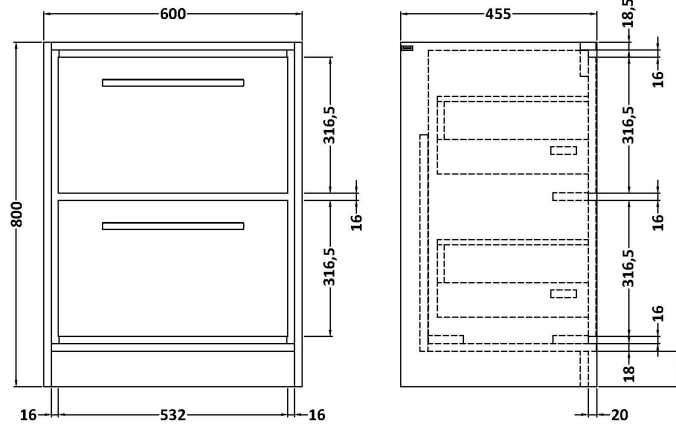

Sales Code: LIL2233W2

Description: 1200 Fs 4-Drawer Unit & Worktop

Packaging Details

Barcode: 5056678486443

Sales Code: NFF2233

Description: 600 Fs 2-Drawer Unit (455 Deep)

Product Dimensions

Height (mm):	800
Width (mm):	600
Depth (mm):	455
Nett Weight (kg):	38.5

Packaging Dimensions

Height (mm):	840
Width (mm):	632
Depth (mm):	480
Gross Weight (kg):	39

Packaging Data

Box Colour:	Brown Cardboard Box - Printed
Box Qty:	0
Label Size:	0 x 0
Label Colour:	White Label
Label Qty:	2

Outer Box Dimensions (If Applicable)

Height (mm):	
Width (mm):	
Depth (mm):	
Gross Weight (kg):	
Barcode:	5056678485651

Product Details

Country of Origin:	China
Fitting Instruction:	No
CE & UKCA:	N/A
FSC Certified Materials:	Yes
Colour:	Graphite Grey Woodgrain
Construction Method:	Cam & Wood Dowel
Construction Type:	Rigid
Cabinet Finish:	MFC Textured Woodgrain
Fascia Finish:	MFC Textured Woodgrain
Cabinet Thickness (mm):	18
Fascia Thickness (mm):	18
Drawer Included:	Yes
Drawer Type:	80mm High Metal S/C Inc Galler
No of Shelves:	0
Hinge Type:	Not Applicable
Hinge Included:	Not Applicable
Adjustable Legs:	No, Not Required
Fixings Included:	Yes
Handle Style:	Contemporary
Waste Shroud:	Yes
Handle Included:	Yes, Supplied
Handle Type:	D-Shape

Sales Code: MWT221260

Description: 1200 Worktop (1205X460x18mm)

Product Dimensions

Height (mm):	18
Width (mm):	1205
Depth (mm):	460
Nett Weight (kg):	6

Packaging Dimensions

Height (mm):	25
Width (mm):	1225
Depth (mm):	510
Gross Weight (kg):	6.5