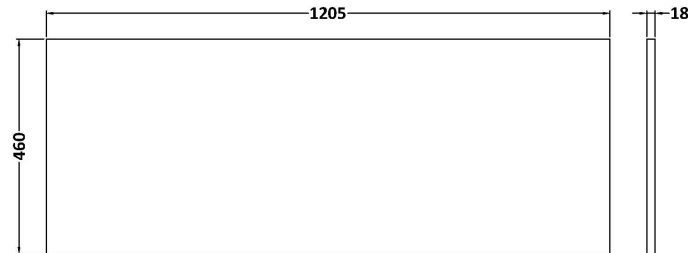

Packaging Dimensions

Height (mm):	840
Width (mm):	632
Depth (mm):	480
Gross Weight (kg):	39

Packaging Data

Box Colour:	Brown Cardboard Box - Printed
Box Qty:	0
Label Size:	0 x 0
Label Colour:	White Label
Label Qty:	2

Outer Box Dimensions (If Applicable)

Height (mm):	
Width (mm):	
Depth (mm):	
Gross Weight (kg):	
Barcode:	5056678485651

Product Details

Country of Origin:	China
Fitting Instruction:	No
CE & UKCA:	N/A
FSC Certified Materials:	Yes
Colour:	Graphite Grey Woodgrain
Construction Method:	Cam & Wood Dowel
Construction Type:	Rigid
Cabinet Finish:	MFC Textured Woodgrain
Fascia Finish:	MFC Textured Woodgrain
Cabinet Thickness (mm):	18
Fascia Thickness (mm):	18
Drawer Included:	Yes
Drawer Type:	80mm High Metal S/C Inc Galler
No of Shelves:	0
Hinge Type:	Not Applicable
Hinge Included:	Not Applicable
Adjustable Legs:	No, Not Required
Fixings Included:	Yes
Handle Style:	Contemporary
Waste Shroud:	Yes
Handle Included:	Yes, Supplied
Handle Type:	D-Shape

Sales Code: MWT221260

Description: 1200 Worktop (1205X460x18mm)

Product Dimensions

Height (mm):	18
Width (mm):	1205
Depth (mm):	460
Nett Weight (kg):	6

Packaging Dimensions

Height (mm):	25
Width (mm):	1225
Depth (mm):	510
Gross Weight (kg):	6.5

Packaging Data

Box Colour:	Brown Cardboard Box - Printed
Box Qty:	1
Label Size:	100 x 50
Label Colour:	Not Applicable
Label Qty:	0

Outer Box Dimensions (If Applicable)

Height (mm):	
Width (mm):	
Depth (mm):	
Gross Weight (kg):	
Barcode:	5056678471302